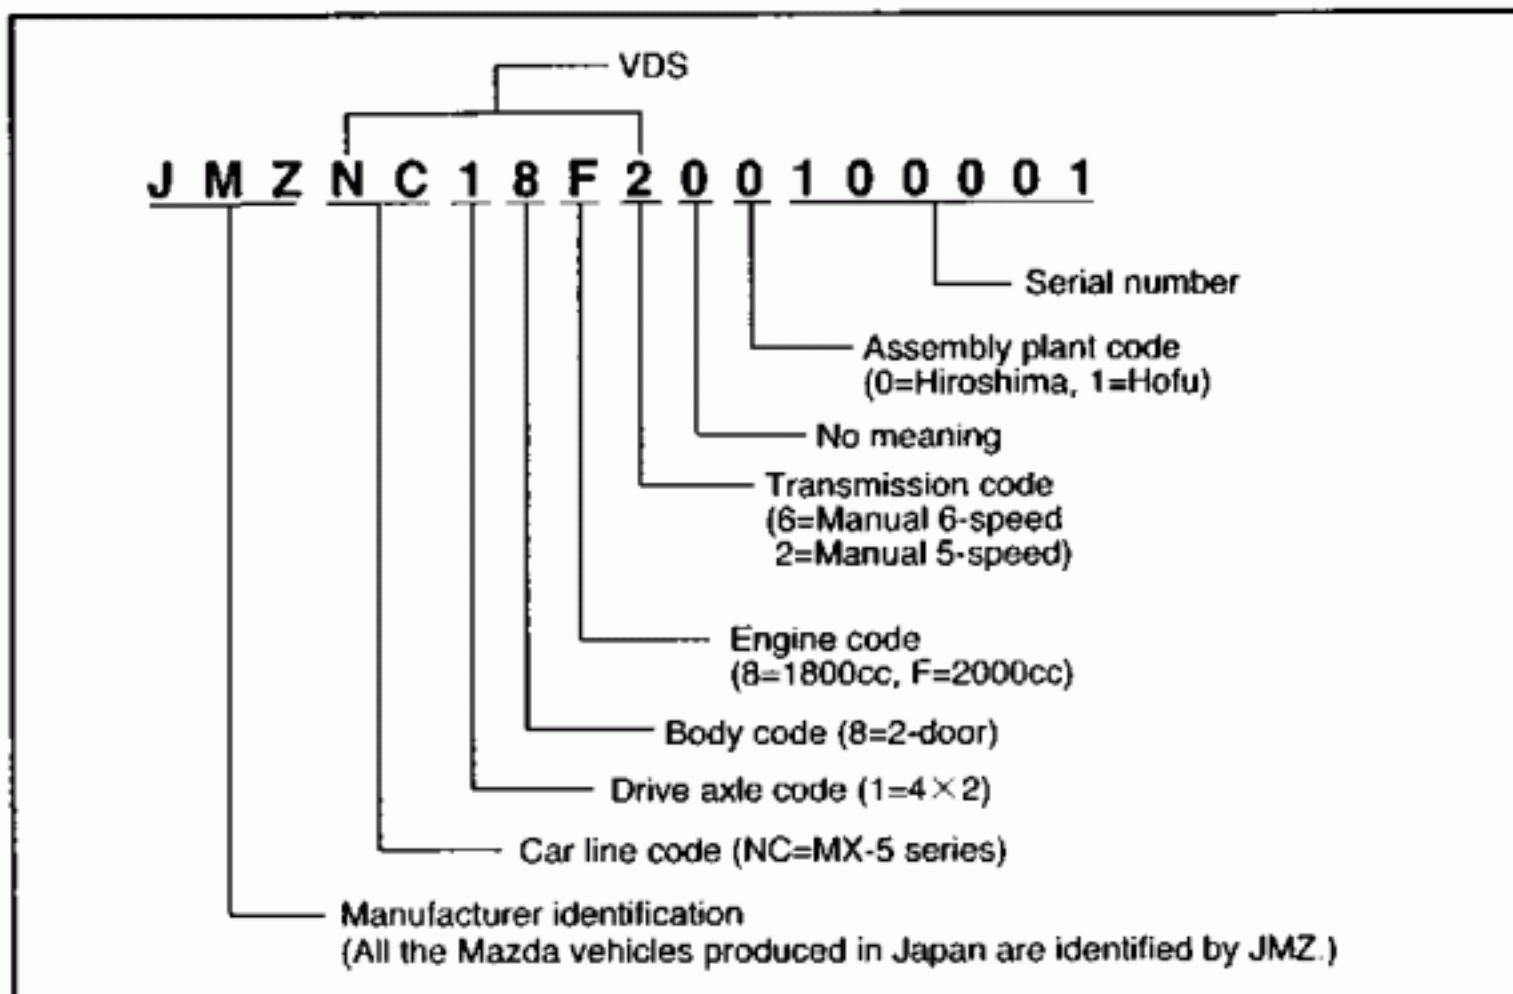

VEHICLE IDENTIFICATION SYSTEM FOR MX-5 (2005~)

All vehicles are identified by the VEHICLEID ID. No. (VIN=Chassis No.) that consists of VDS and Serial Number. VDS (Vehicle Description Section) consisting of five or six alphanumeric characters denotes the "MODEL SERIES". The Serial Number consisting of six or eight numeric characters denotes the Serial Unit Number of vehicle and is sequentially numbered within each VDS.

[Note]

If the VIN(Chassis) reference number in the PCM(Parts Catalog Microfiche) appeared as:

N C 1 8 * * - 1 0 0 0 0 1

.....the vehicle's VIN would be e.g. JMZN C18F200100001.

LOCATION OF VIN PLATE

The plate is attached to the top ledge of the dash panel under the bonnet(engine hood),refer to the illustration shown right.

MODEL IDENTIFICATION

This parts catalog has been compiled to cover the following models.

MX-5 for ECE									(1 / 1)			
Gasoline engine 1800cc									VIN (Chassis No.) NC18* *- 100001~		Production period	
Model No.	T/mission	Limited slip diff	ABS	DSC	Suspension	Wheel	Retractable hard top		From	To		
NE99	5MT	—	×	—	Normal	16"	—		Jul. 2005			
NF02				×			×				—	
NG31				—					17"			—
NG32				×			×					
NH73				—		17"			—		Oct. 2007	
NH74				×			×					
NH75				—		17"			—			
NH76				×			×					
Gasoline engine 2000cc									VIN (Chassis No.) NC18* *- 100001~		Production period	
Model No.	T/mission	Limited slip diff	ABS	DSC	Suspension	Wheel	Retractable hard top		From	To		
NE85	6MT	×	×	×	Sport	17"	—		Jul. 2005			
NF76	5MT				Normal	16"					17"	
NG10												16"
NG33									17"			
NG34												Sport
NG35	6MT				Sport							