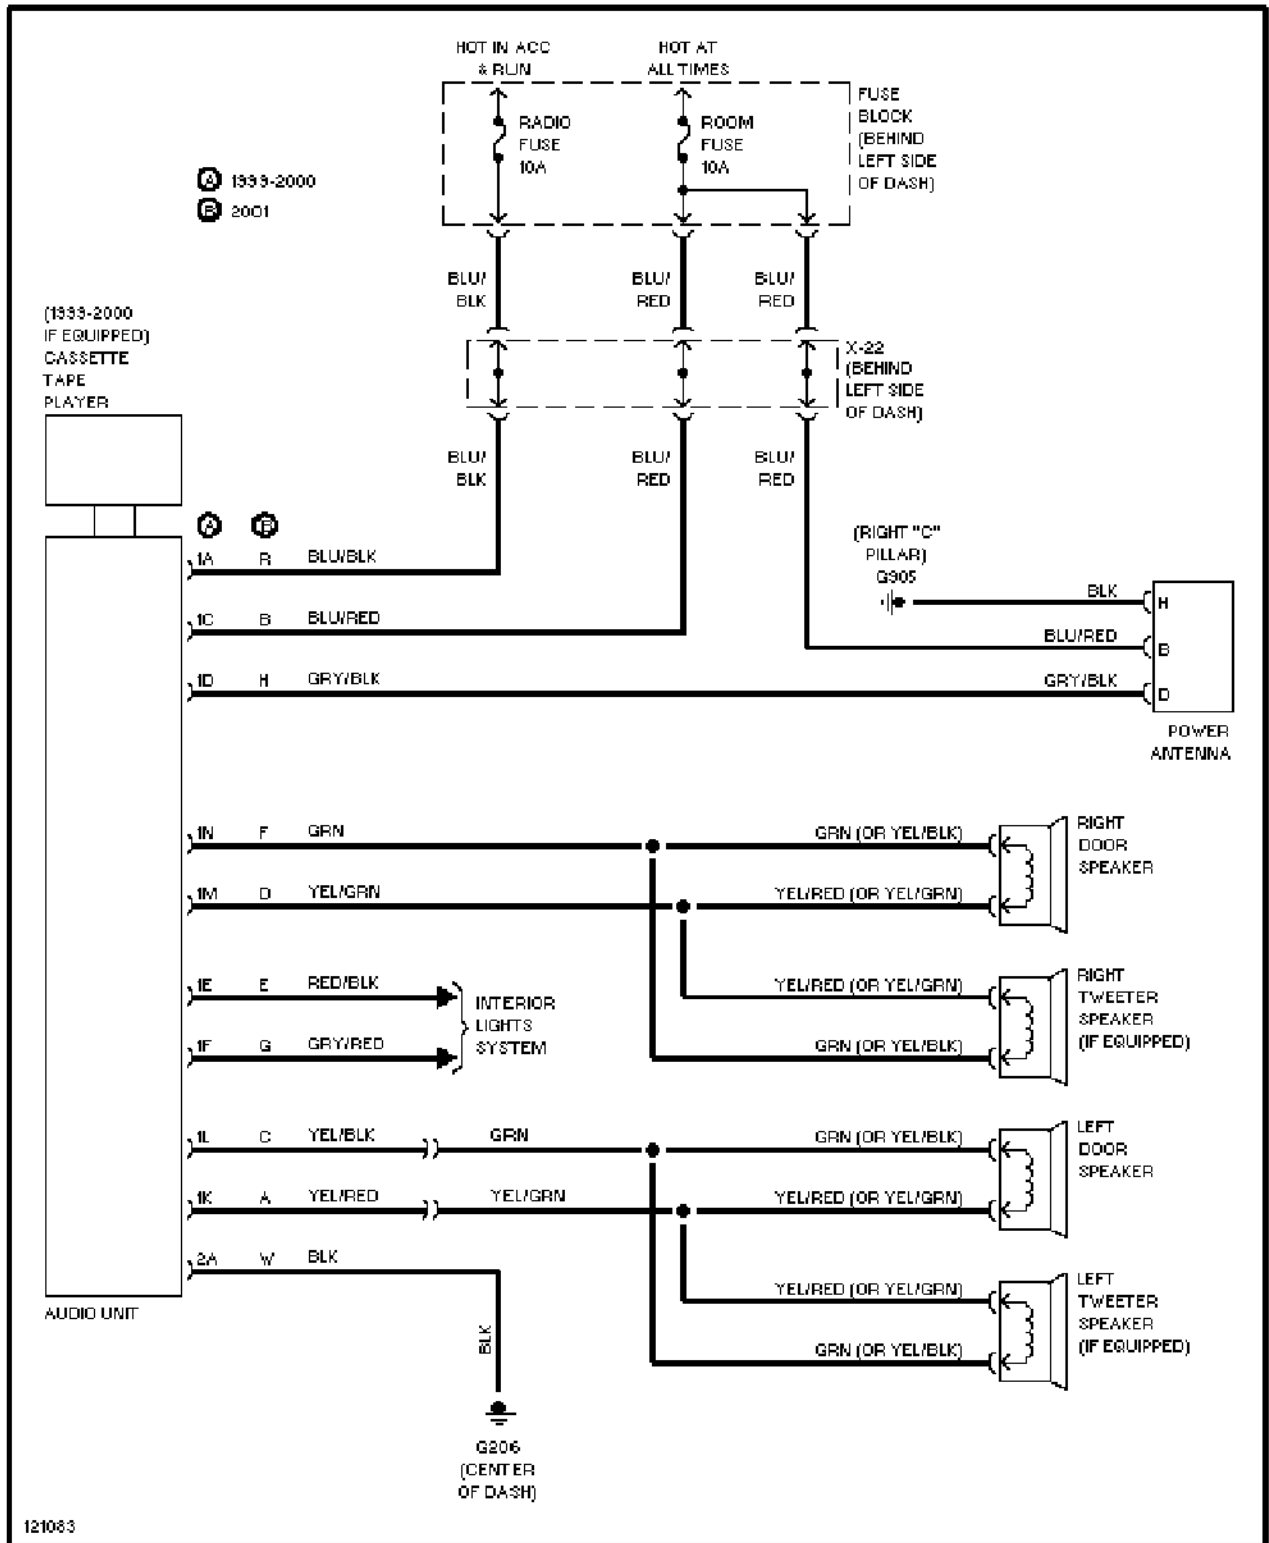

SYSTEM WIRING DIAGRAMS

Article Text (p. 25)

2000 Mazda MX-5 Miata

For Yorba Linda Miata

Copyright © 1998 Mitchell Repair Information Company, LLC

Monday, May 12, 2003 03:06PM

Radio Circuits, Standard

SHIFT INTERLOCKS