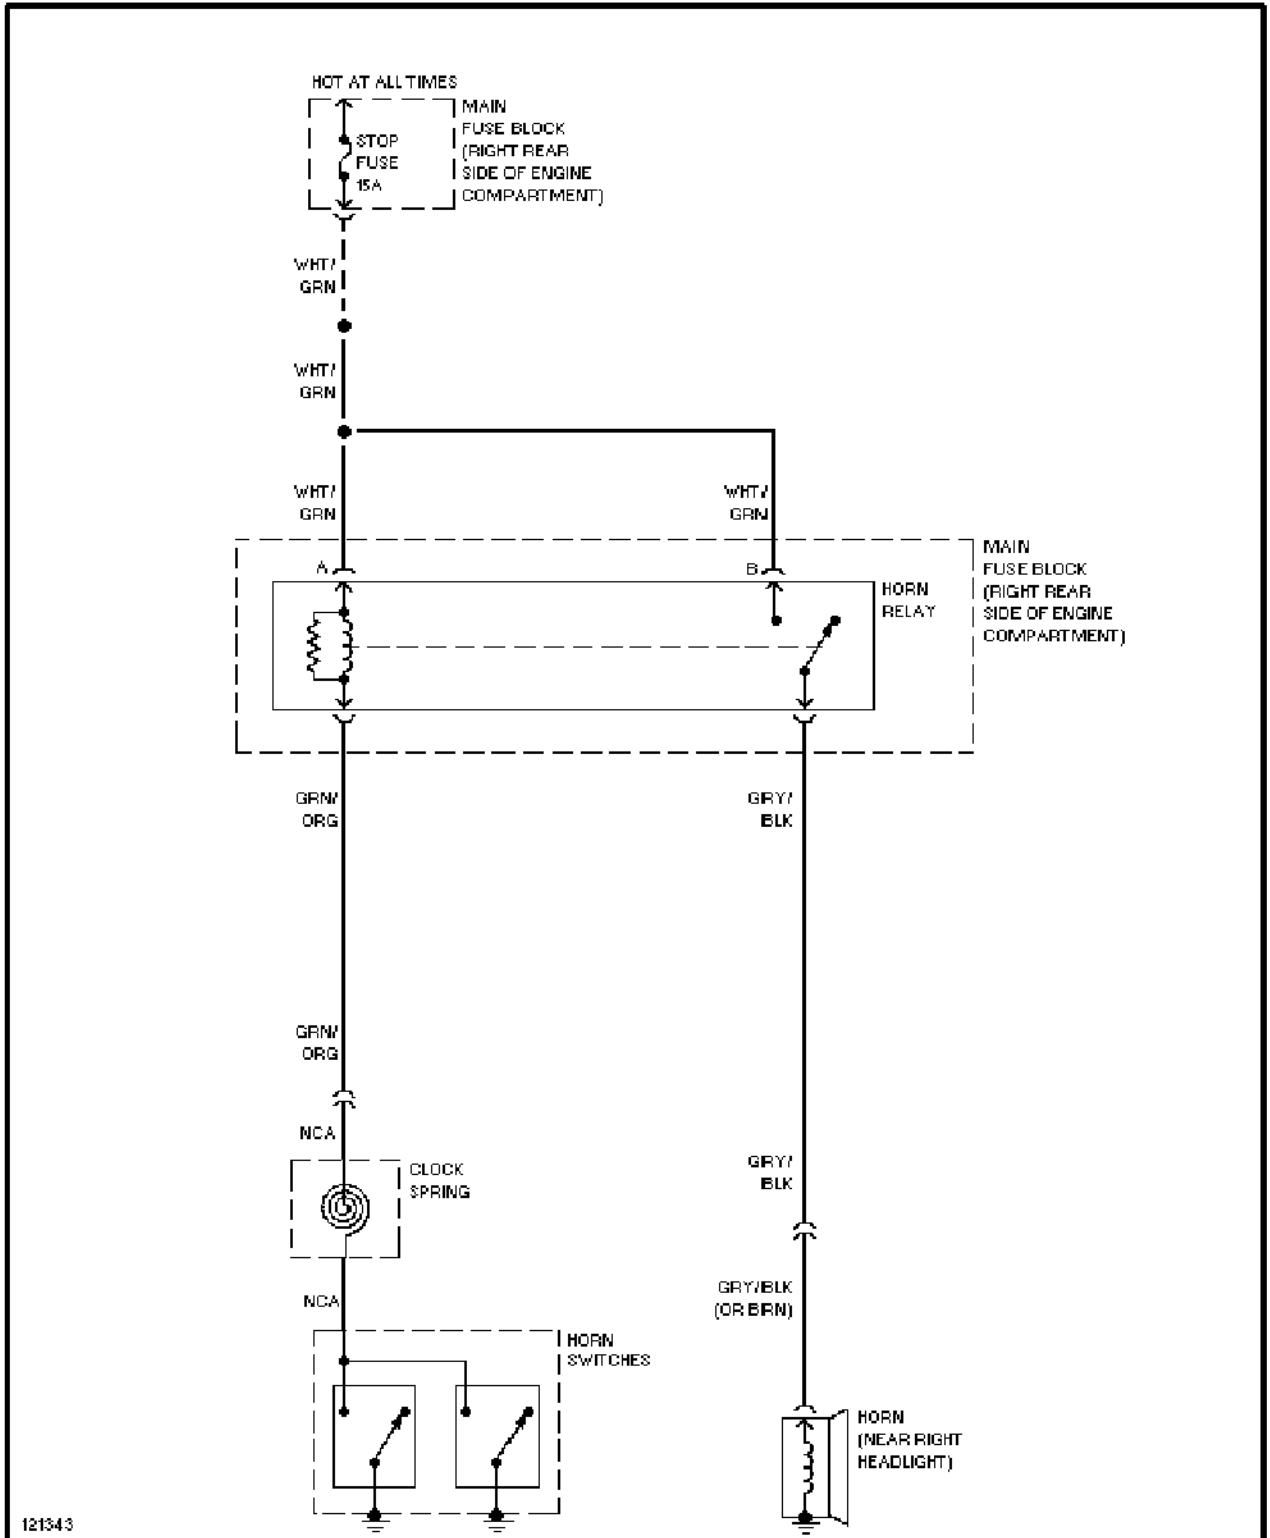

HORN

SYSTEM WIRING DIAGRAMS

Article Text (p. 16)

2000 Mazda MX-5 Miata

For Yorba Linda Miata

Copyright © 1998 Mitchell Repair Information Company, LLC

Monday, May 12, 2003 03:06PM

Horn Circuit

SYSTEM WIRING DIAGRAMS

Article Text (p. 18)

2000 Mazda MX-5 Miata

For Yorba Linda Miata

Copyright © 1998 Mitchell Repair Information Company, LLC

Monday, May 12, 2003 03:06PM

Interior Light Circuit

POWER ANTENNA