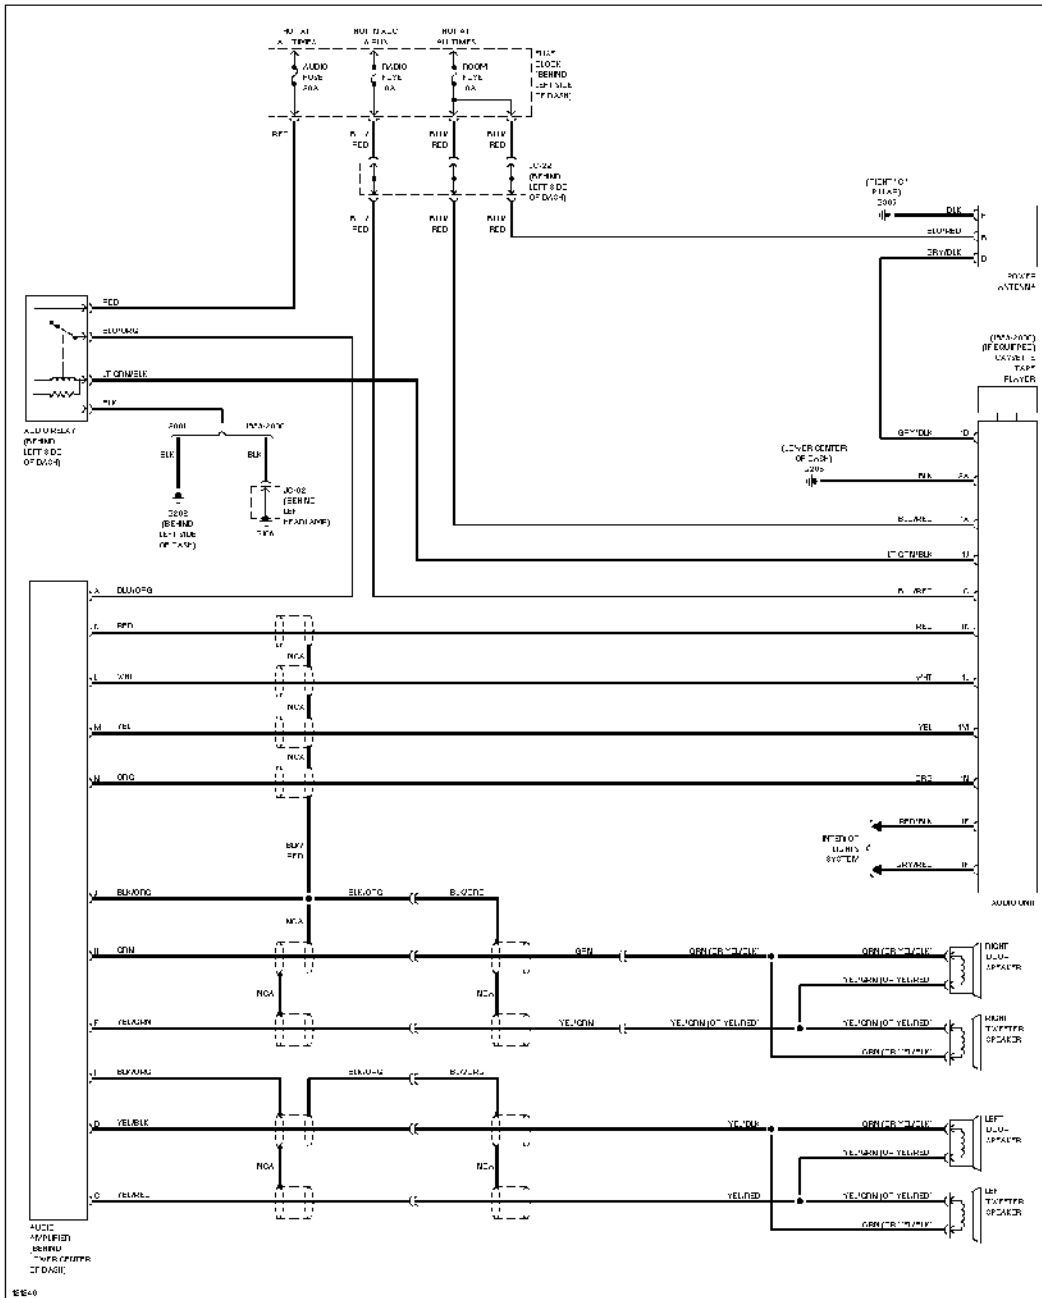

SYSTEM WIRING DIAGRAMS

Article Text (p. 24)

2000 Mazda MX-5 Miata

For Yorba Linda Miata

Copyright © 1998 Mitchell Repair Information Company, LLC

Monday, May 12, 2003 03:06PM

Radio Circuits, Bose

SYSTEM WIRING DIAGRAMS