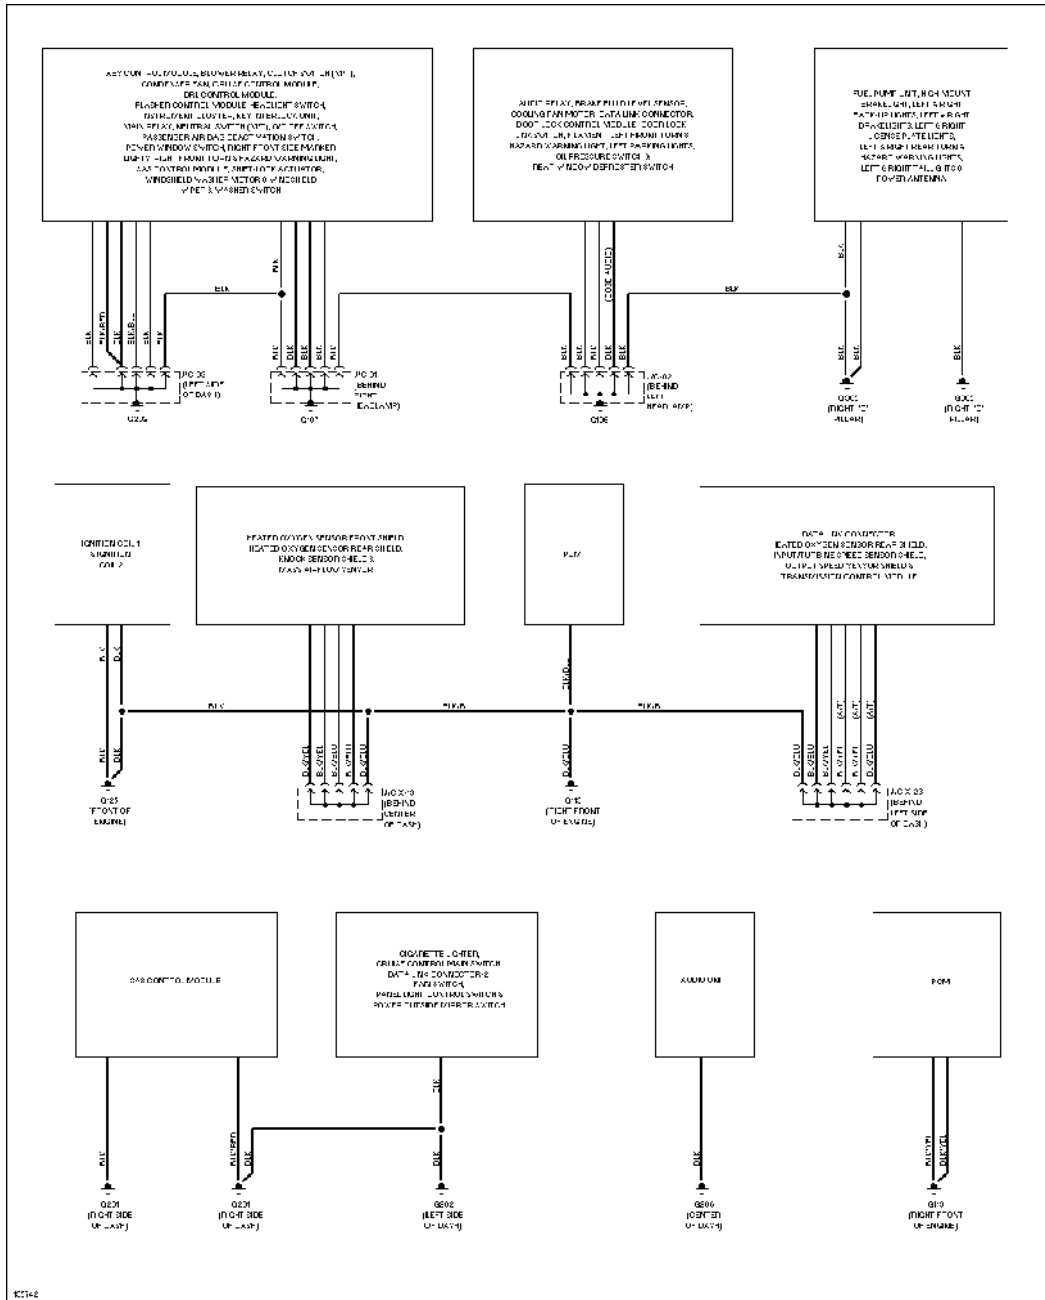

GROUND DISTRIBUTION

SYSTEM WIRING DIAGRAMS

Article Text (p. 13)

2000 Mazda MX-5 Miata

For Yorba Linda Miata

Copyright © 1998 Mitchell Repair Information Company, LLC

Monday, May 12, 2003 03:06PM

Ground Distribution Circuit