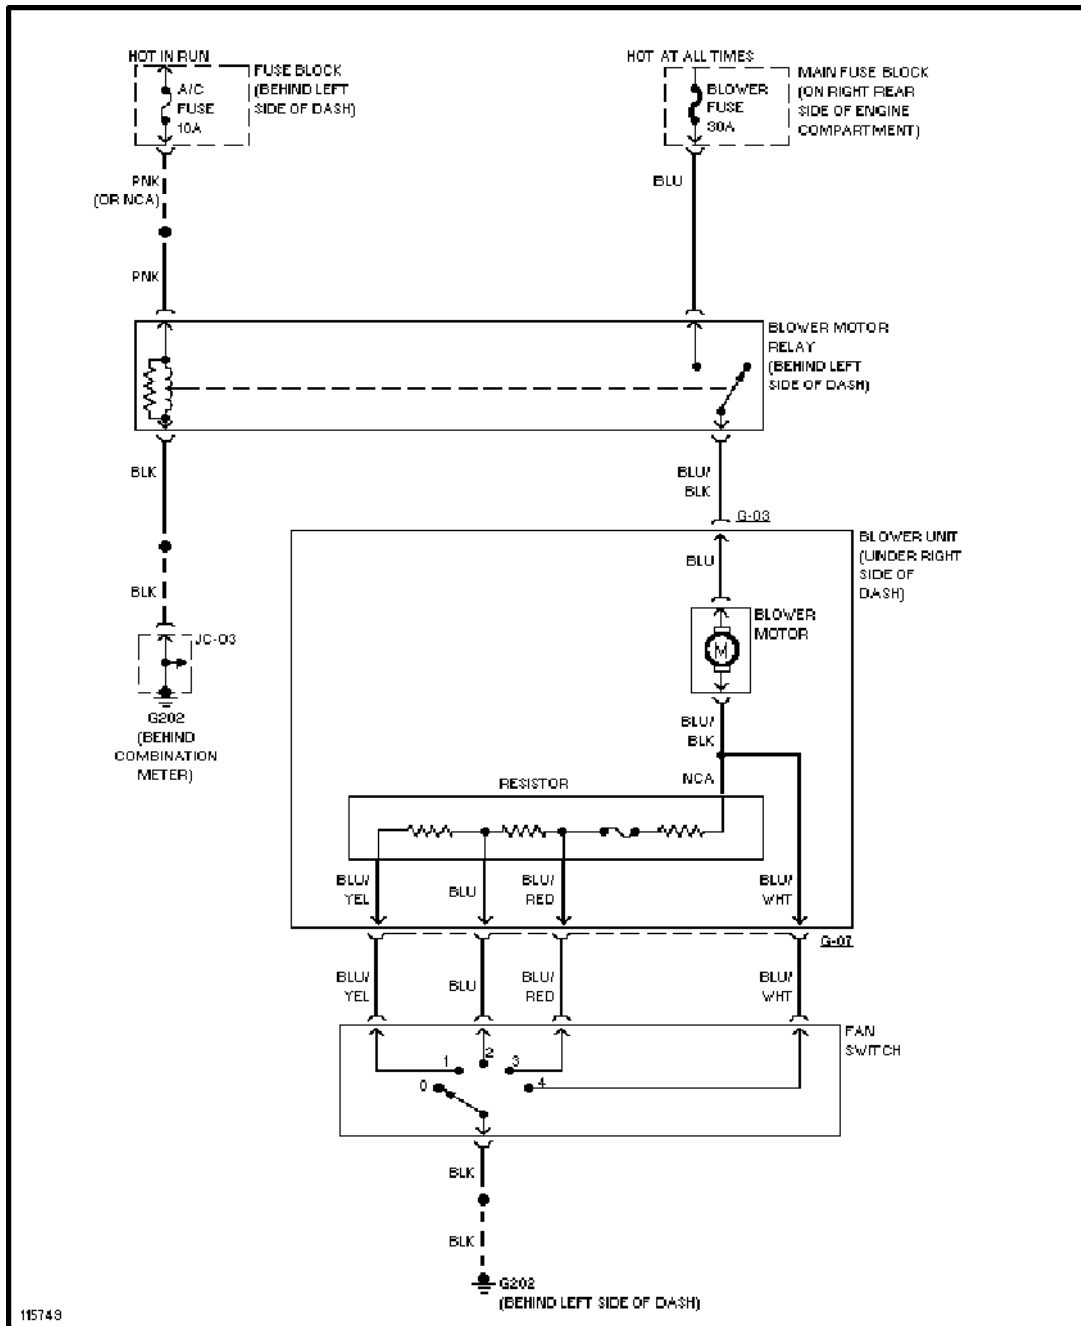

SYSTEM WIRING DIAGRAMS

Article Text

2000 Mazda MX-5 Miata

For Yorba Linda Miata

Copyright © 1998 Mitchell Repair Information Company, LLC

Monday, May 12, 2003 03:06PM

ARTICLE BEGINNING

2000 System Wiring Diagrams

Mazda - MX-5 Miata

AIR CONDITIONING

Heater Circuit