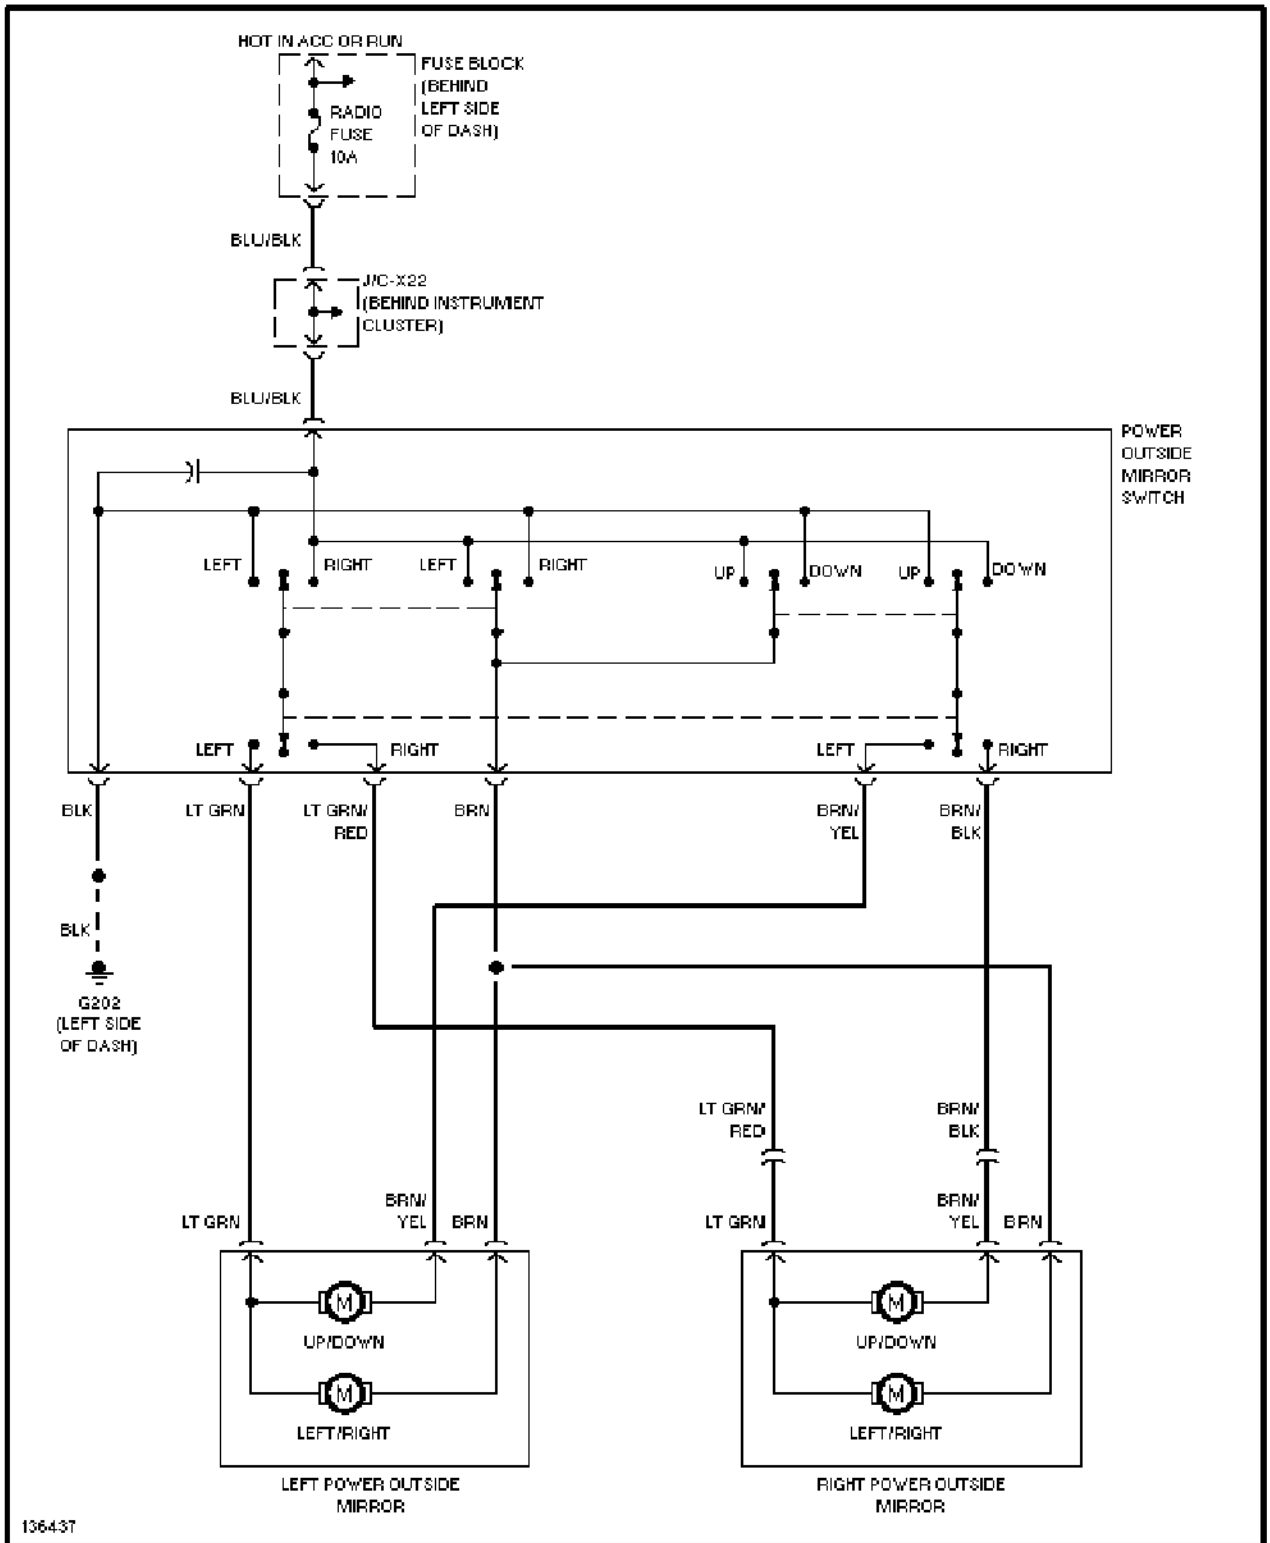

SYSTEM WIRING DIAGRAMS

Article Text (p. 22)

2000 Mazda MX-5 Miata

For Yorba Linda Miata

Copyright © 1998 Mitchell Repair Information Company, LLC

Monday, May 12, 2003 03:06PM

Power Mirror Circuit

POWER WINDOWS