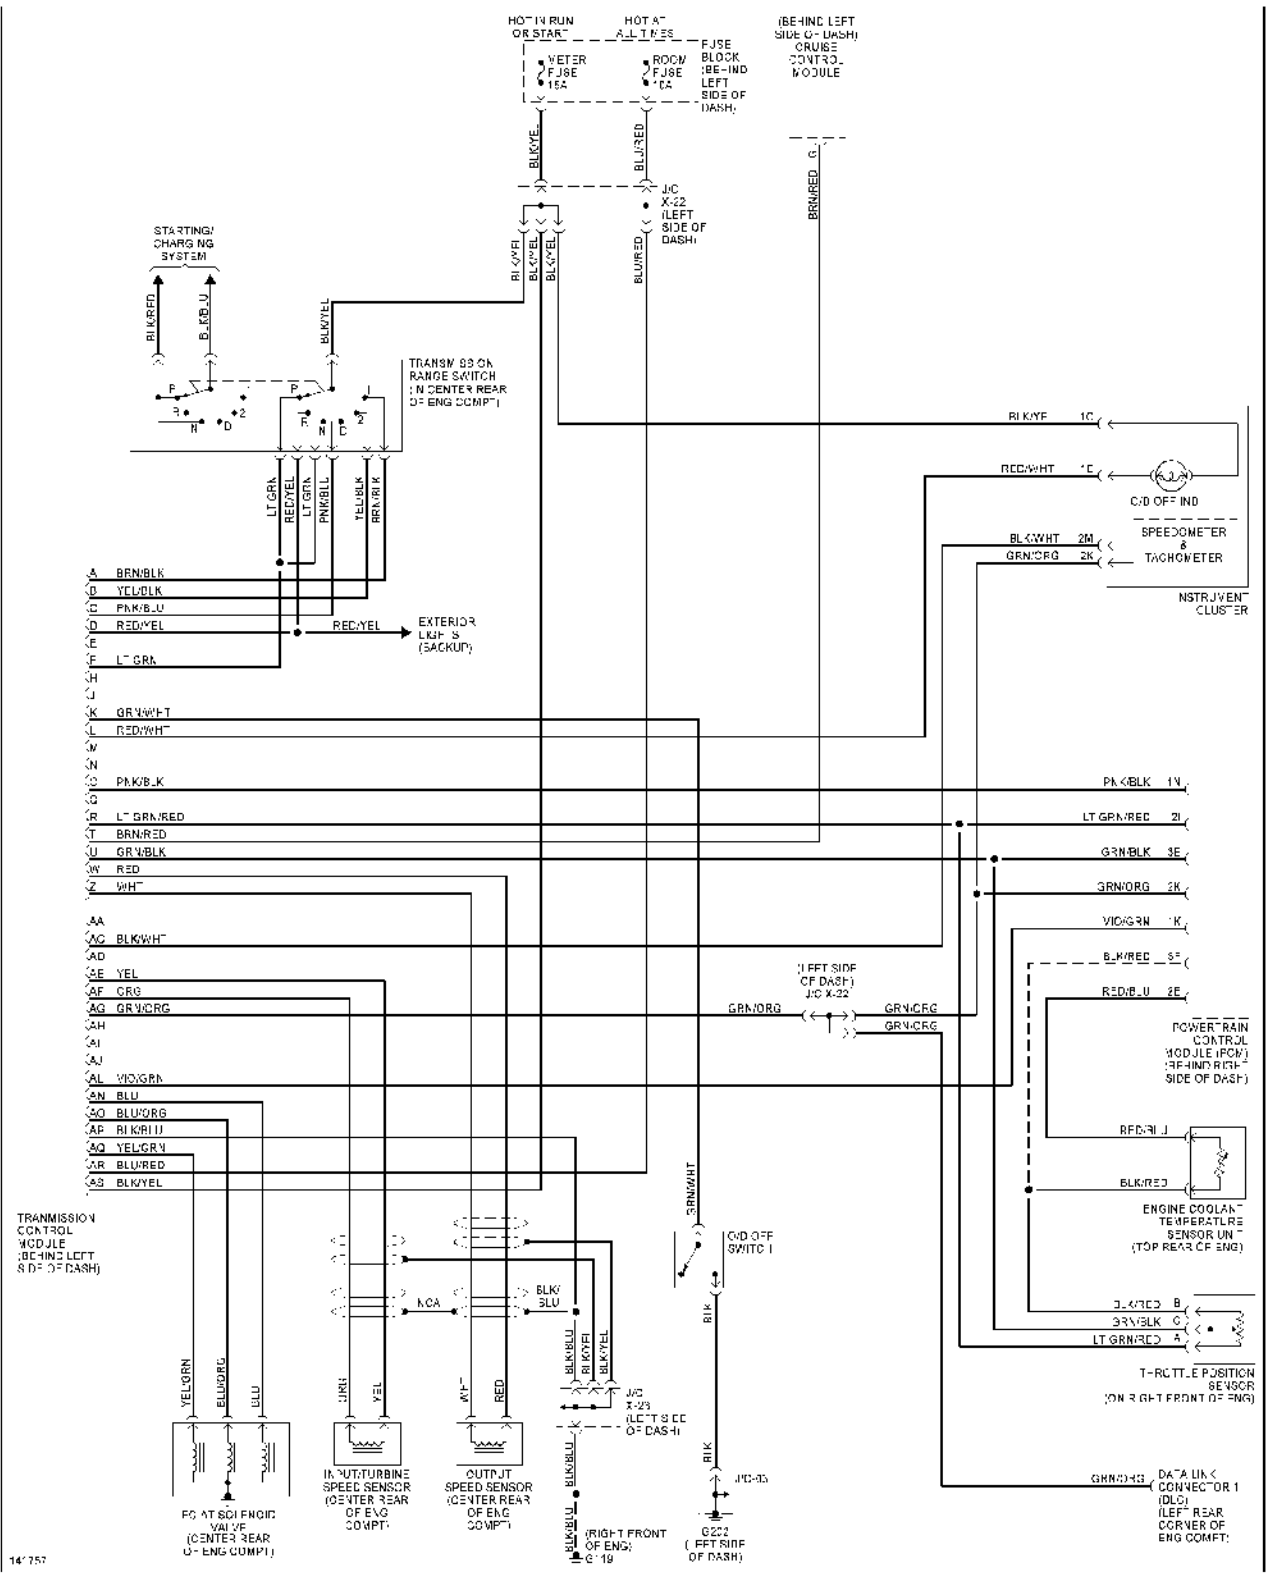

2000 Mazda MX-5 Miata

For Yorba Linda Miata

Copyright © 1998 Mitchell Repair Information Company, LLC

Monday, May 12, 2003 03:06PM

Supplemental Restraint Circuit

TRANSMISSION

SYSTEM WIRING DIAGRAMS

Article Text (p. 30)

2000 Mazda MX-5 Miata

For Yorba Linda Miata

Copyright © 1998 Mitchell Repair Information Company, LLC

Monday, May 12, 2003 03:06PM

14-757

A/T Circuit

SYSTEM WIRING DIAGRAMS

Article Text (p. 31)