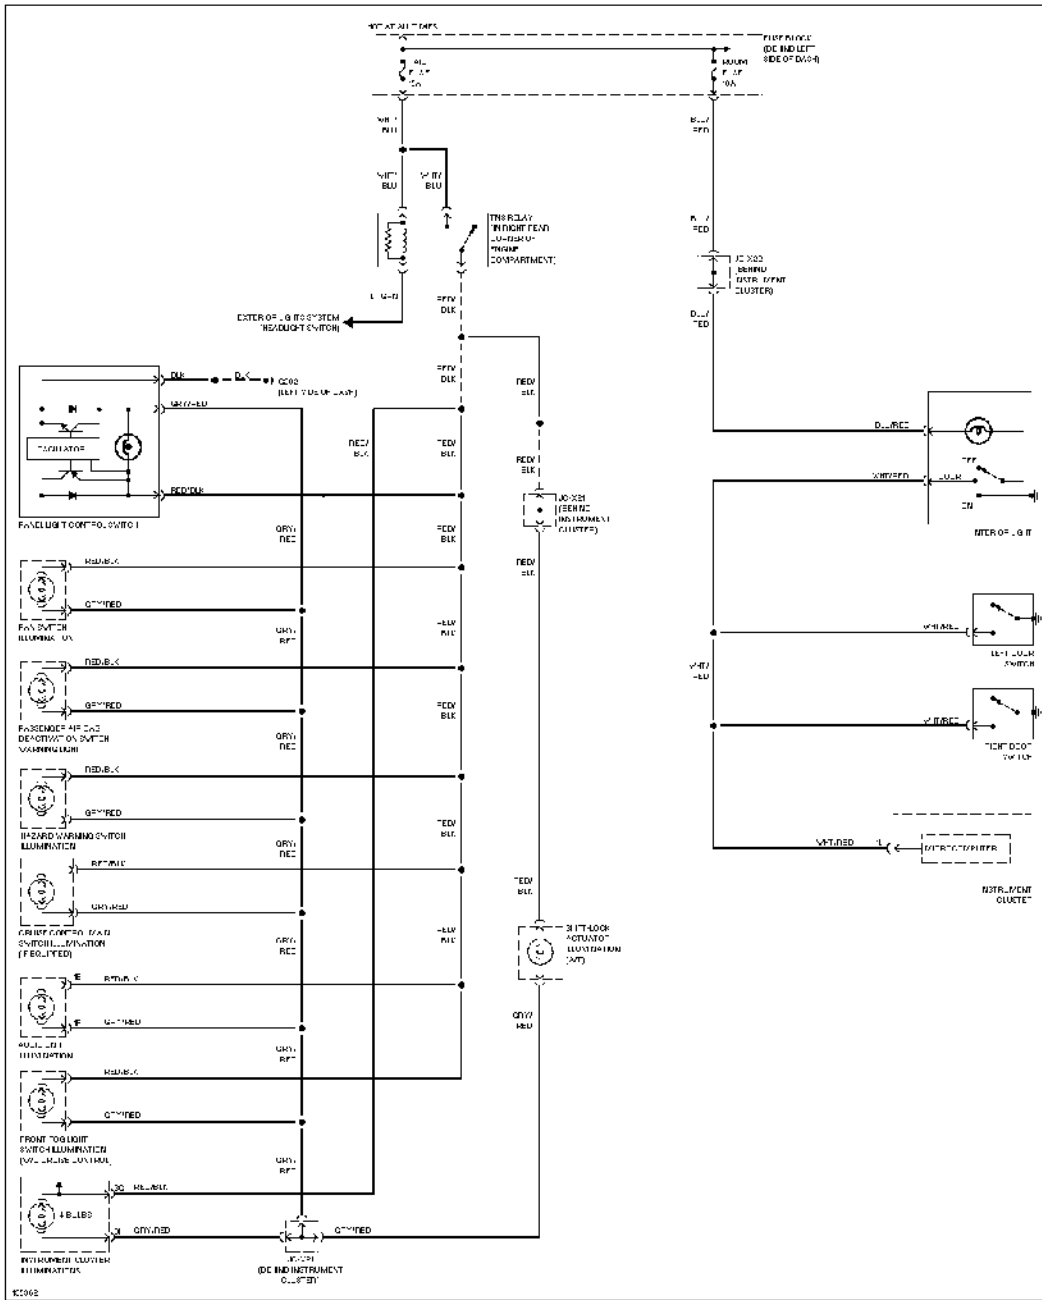

SYSTEM WIRING DIAGRAMS

Article Text (p. 18)

2000 Mazda MX-5 Miata

For Yorba Linda Miata

Copyright © 1998 Mitchell Repair Information Company, LLC

Monday, May 12, 2003 03:06PM

Interior Light Circuit

POWER ANTENNA