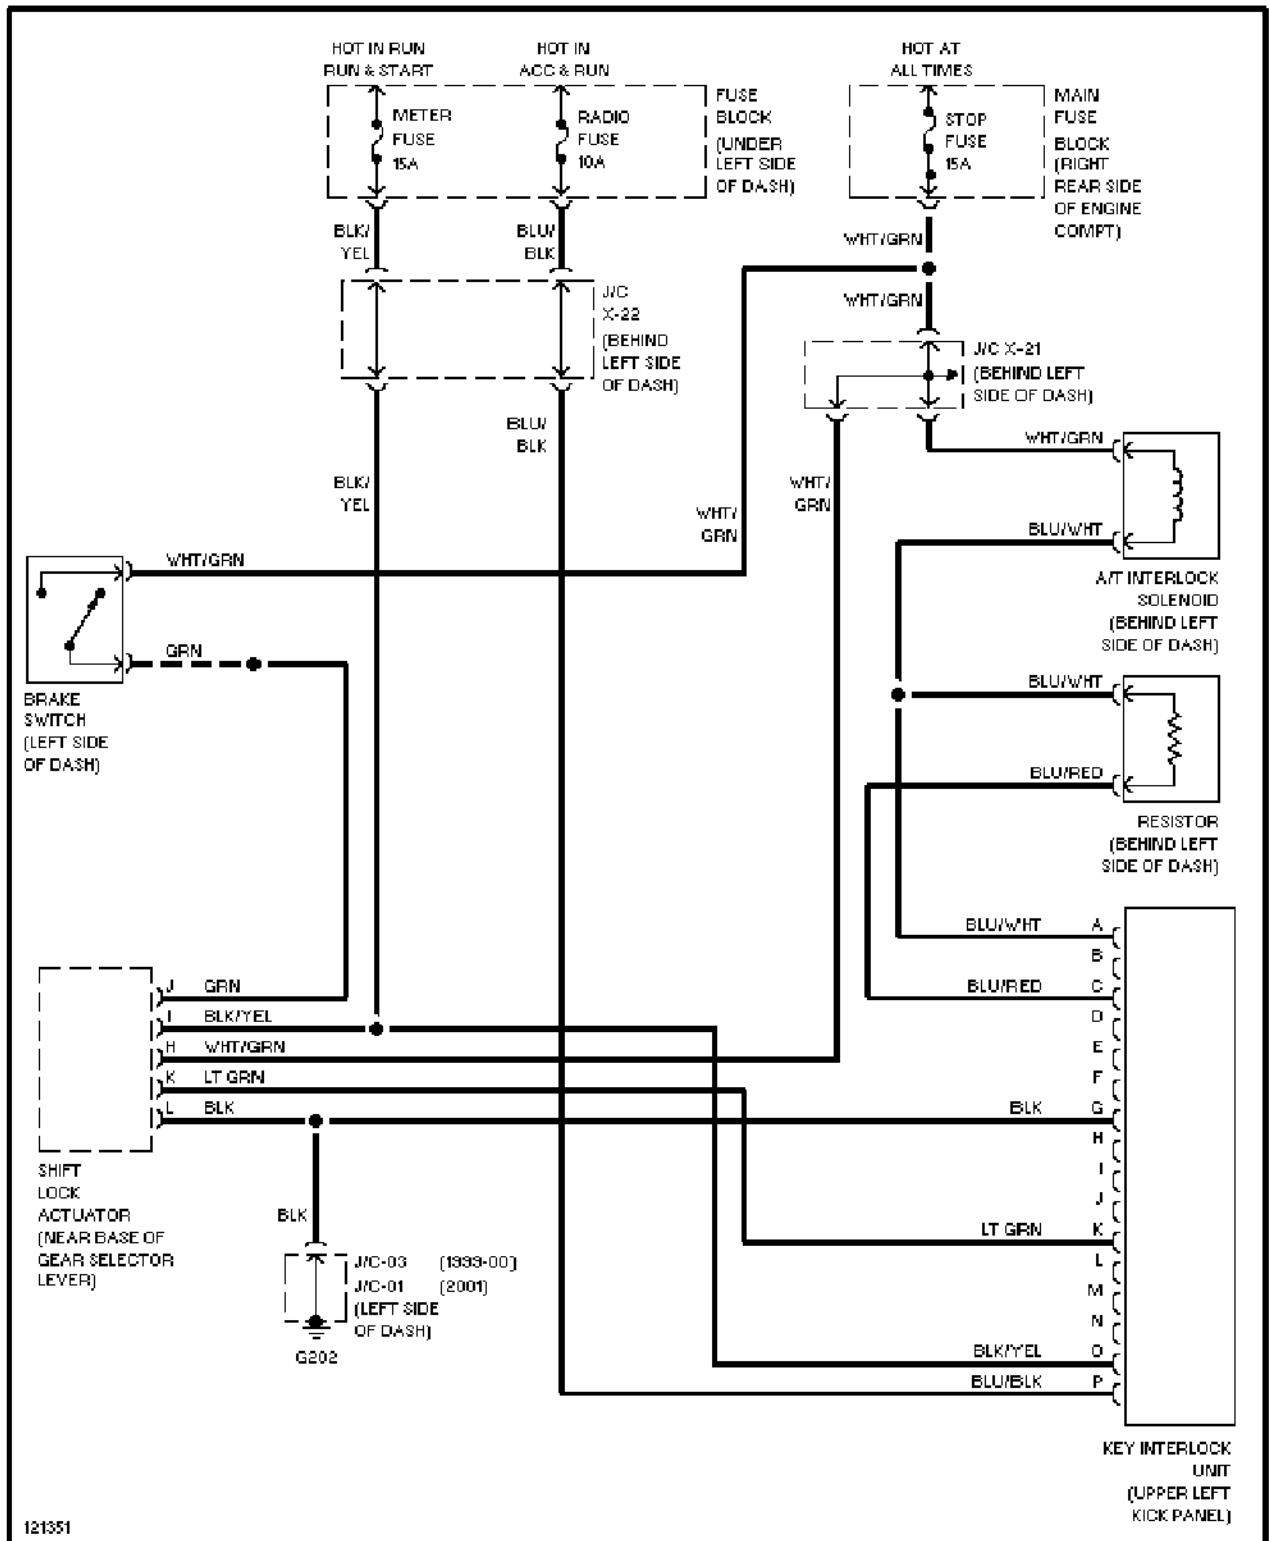

SYSTEM WIRING DIAGRAMS

Article Text (p. 26)

2000 Mazda MX-5 Miata

For Yorba Linda Miata

Copyright © 1998 Mitchell Repair Information Company, LLC

Monday, May 12, 2003 03:06PM

Shift Interlock Circuit