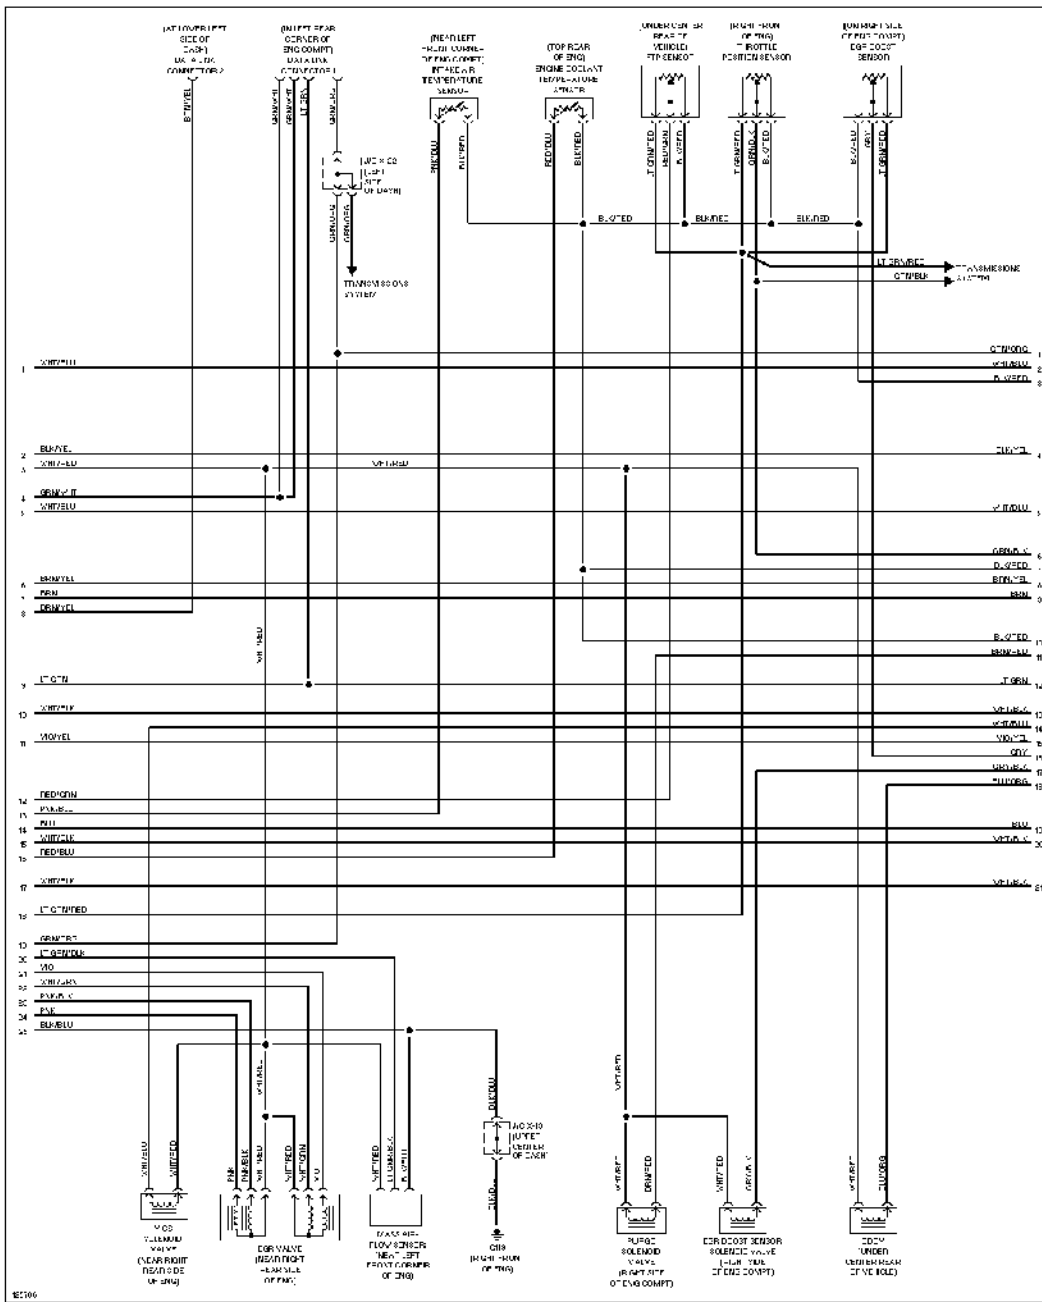

L - WIRING DIAGRAMS

Article Text (p. 14)

2000 Mazda MX-5 Miata

For Yorba Linda Miata

Copyright © 1998 Mitchell Repair Information Company, LLC

Monday, May 12, 2003 01:49PM

Fig. 14: Wiring Diagram (Miata 1.8L - 2 Of 3)