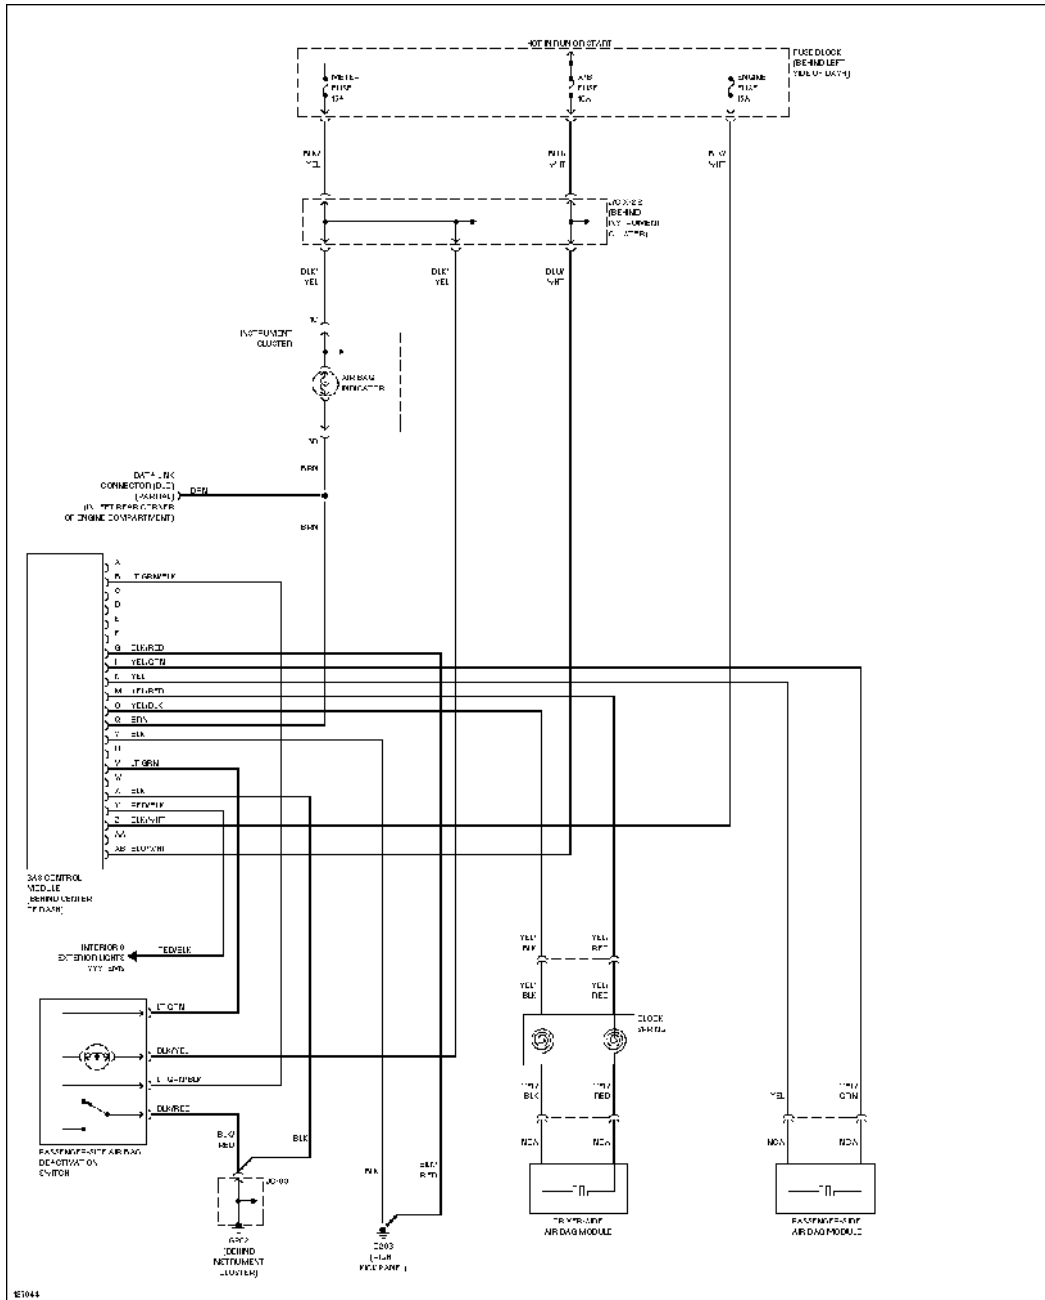

SYSTEM WIRING DIAGRAMS

Article Text (p. 29)

2000 Mazda MX-5 Miata

For Yorba Linda Miata

Copyright © 1998 Mitchell Repair Information Company, LLC

Monday, May 12, 2003 03:06PM

Supplemental Restraint Circuit

TRANSMISSION