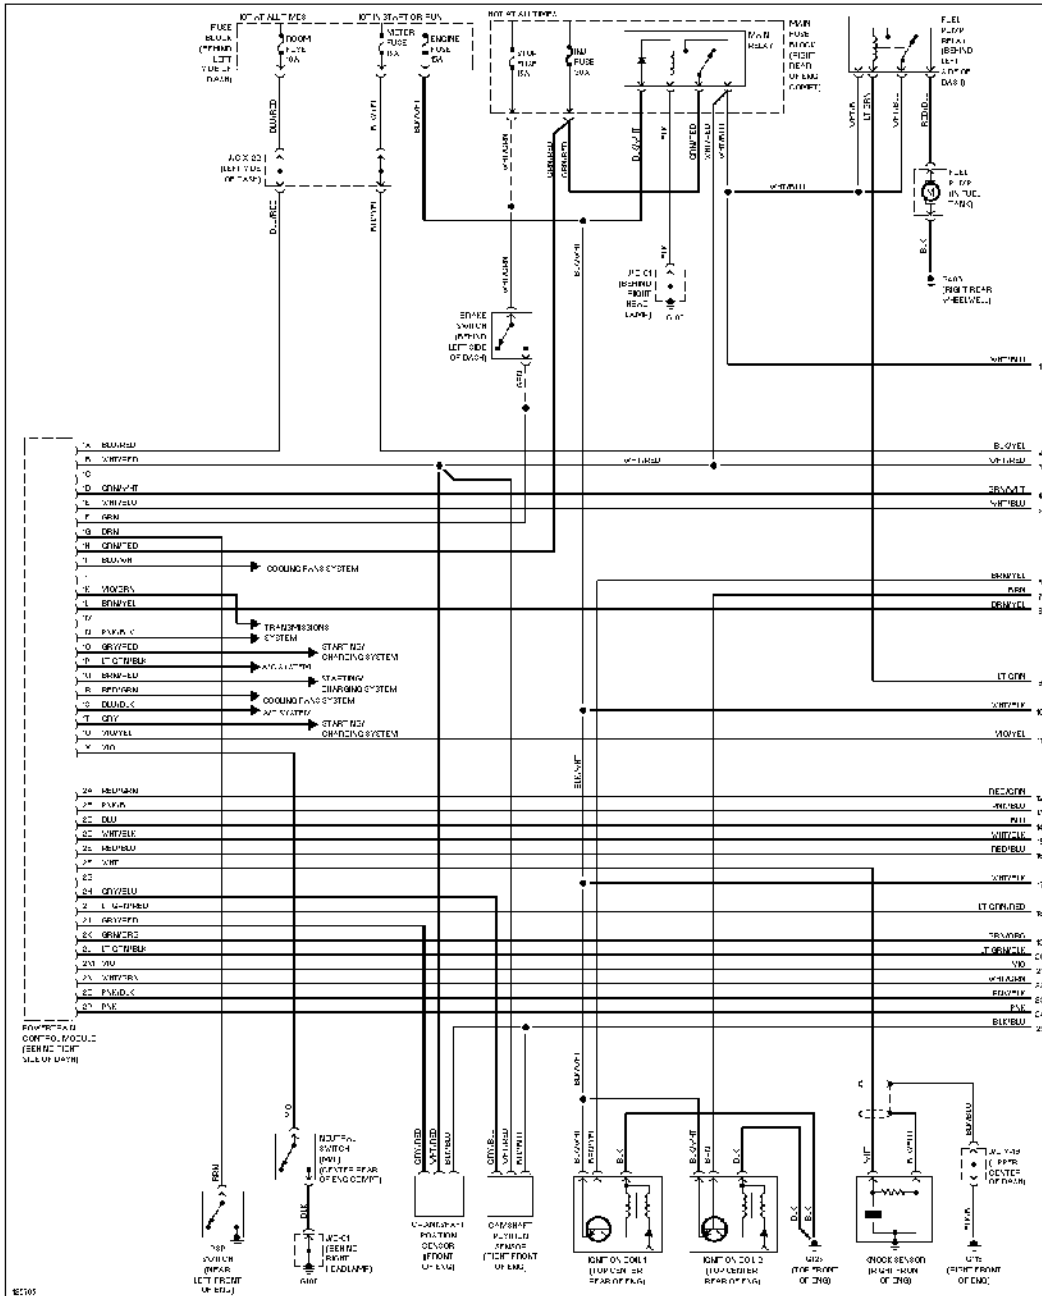

1.8L

1.8L, Engine Performance Circuits (1 of 3)

SYSTEM WIRING DIAGRAMS

Article Text (p. 9)

2000 Mazda MX-5 Miata

For Yorba Linda Miata

Copyright © 1998 Mitchell Repair Information Company, LLC

Monday, May 12, 2003 03:06PM