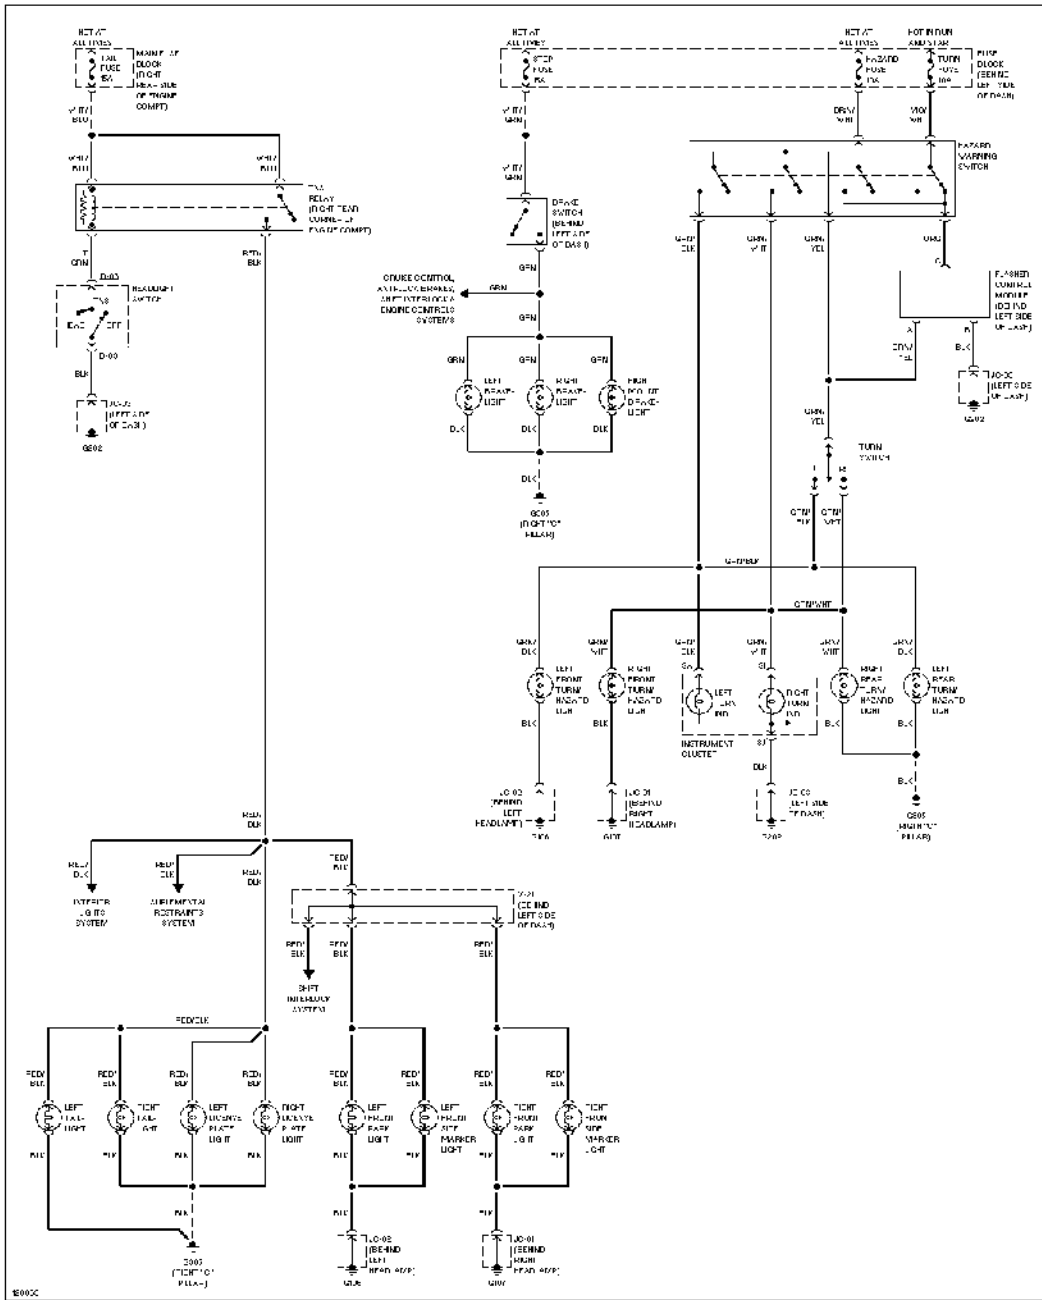

Backup Lamps Circuit

SYSTEM WIRING DIAGRAMS

Article Text (p. 12)

2000 Mazda MX-5 Miata

For Yorba Linda Miata

Copyright © 1998 Mitchell Repair Information Company, LLC

Monday, May 12, 2003 03:06PM

Exterior Lamps Circuit