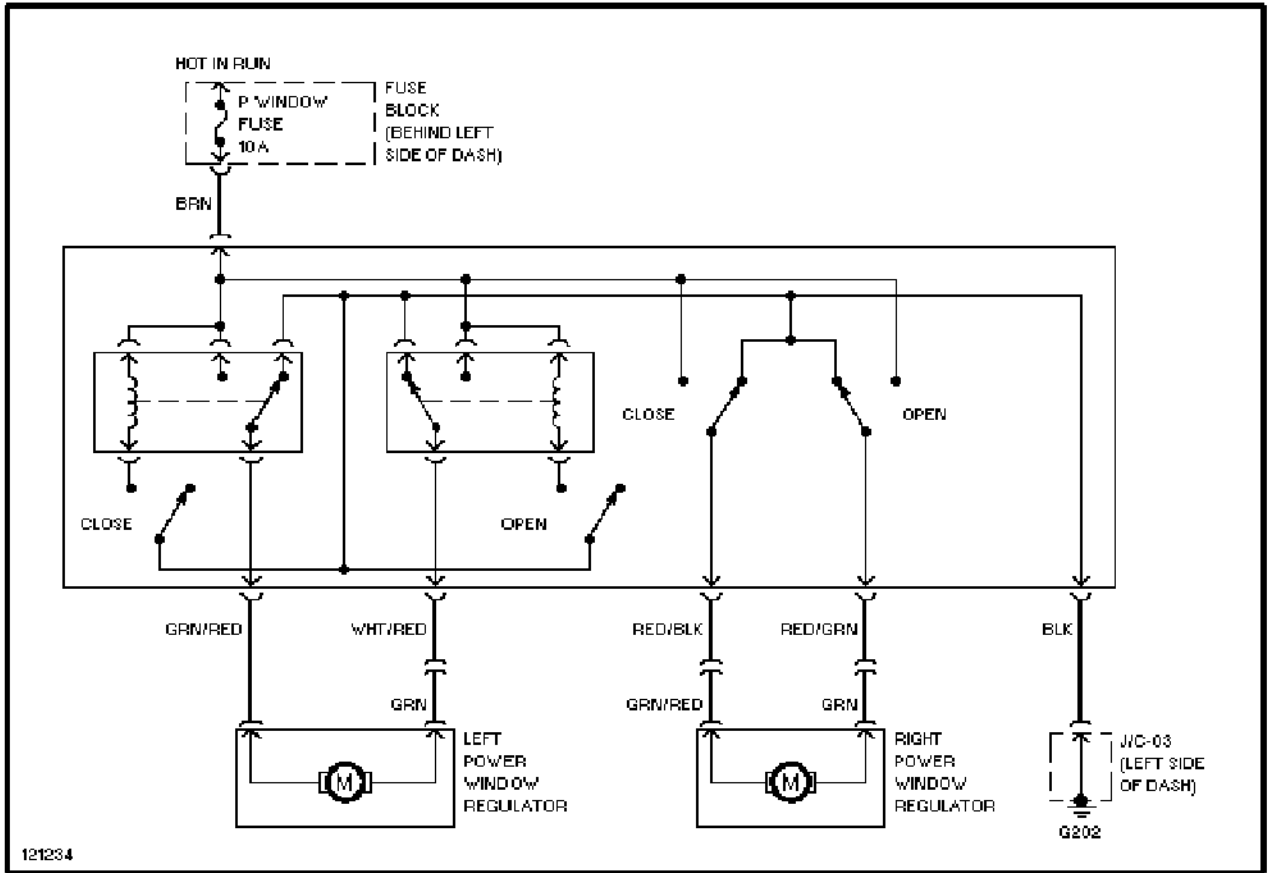

SYSTEM WIRING DIAGRAMS

Article Text (p. 23)

2000 Mazda MX-5 Miata

For Yorba Linda Miata

Copyright © 1998 Mitchell Repair Information Company, LLC

Monday, May 12, 2003 03:06PM

Power Window Circuit

RADIO