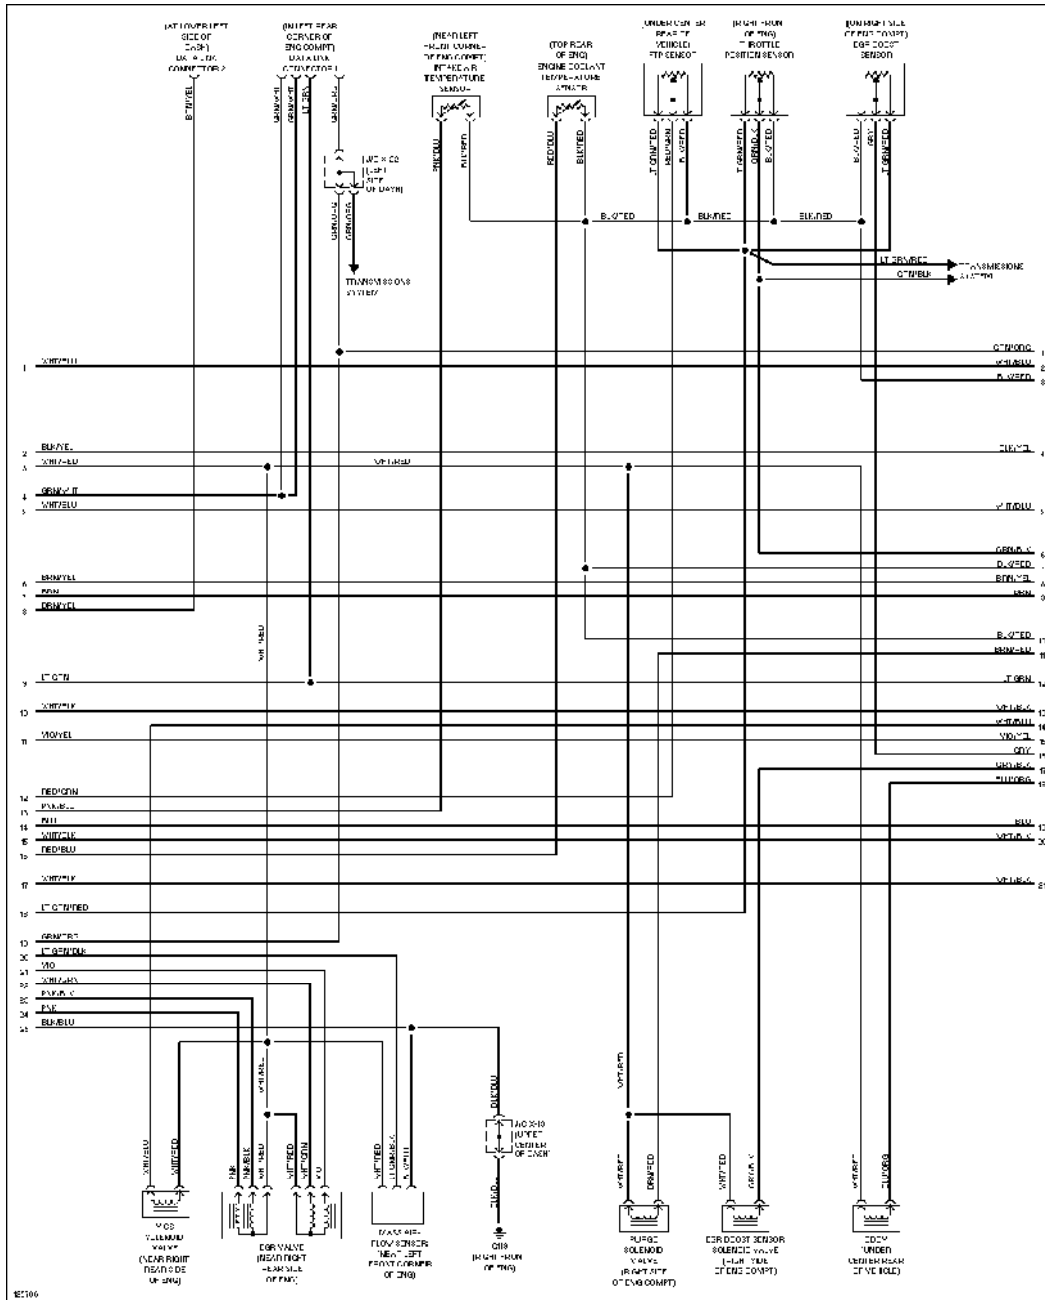

1.8L

1.8L, Engine Performance Circuits (1 of 3)

SYSTEM WIRING DIAGRAMS

Article Text (p. 9)

2000 Mazda MX-5 Miata

For Yorba Linda Miata

Copyright © 1998 Mitchell Repair Information Company, LLC

Monday, May 12, 2003 03:06PM

1.8L, Engine Performance Circuits (2 of 3)

SYSTEM WIRING DIAGRAMS

Article Text (p. 11)

2000 Mazda MX-5 Miata

For Yorba Linda Miata

Copyright © 1998 Mitchell Repair Information Company, LLC

Monday, May 12, 2003 03:06PM