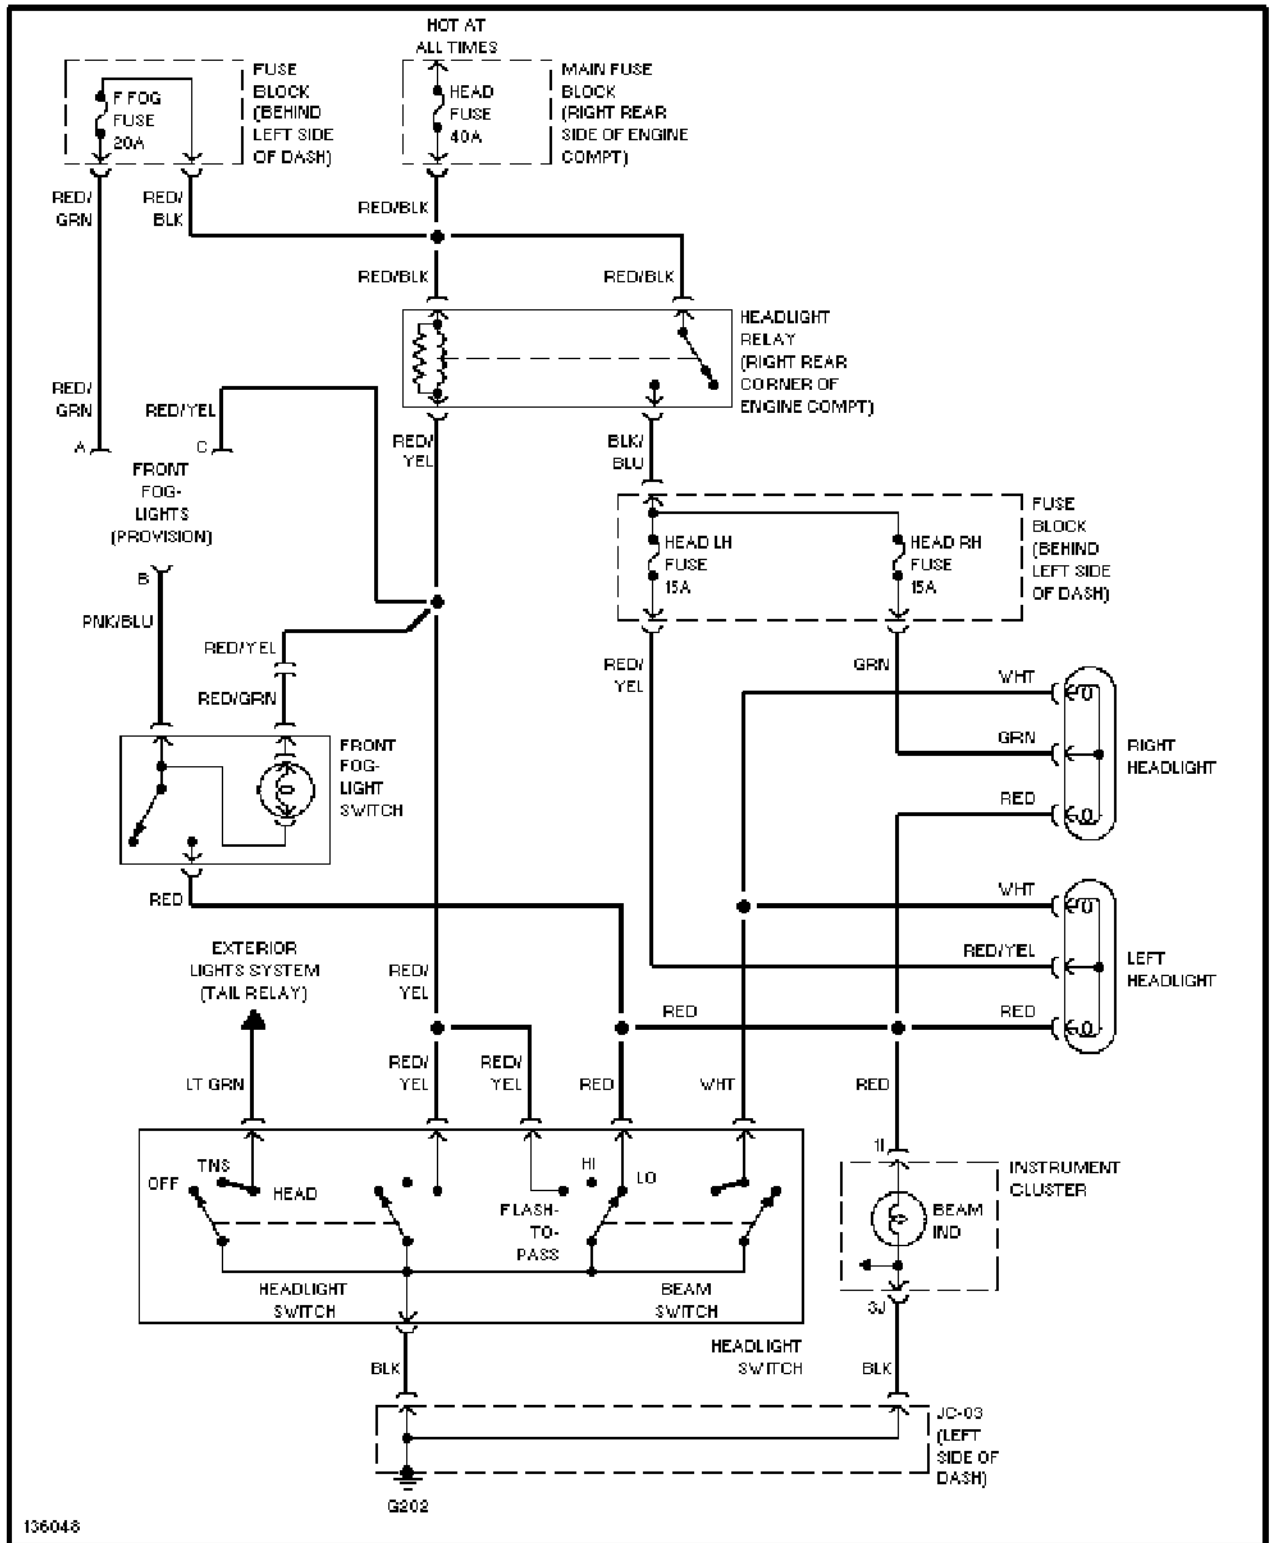

HEADLIGHTS

SYSTEM WIRING DIAGRAMS

Article Text (p. 15)

2000 Mazda MX-5 Miata

For Yorba Linda Miata

Copyright © 1998 Mitchell Repair Information Company, LLC

Monday, May 12, 2003 03:06PM

Headlight Circuit, W/O DRL