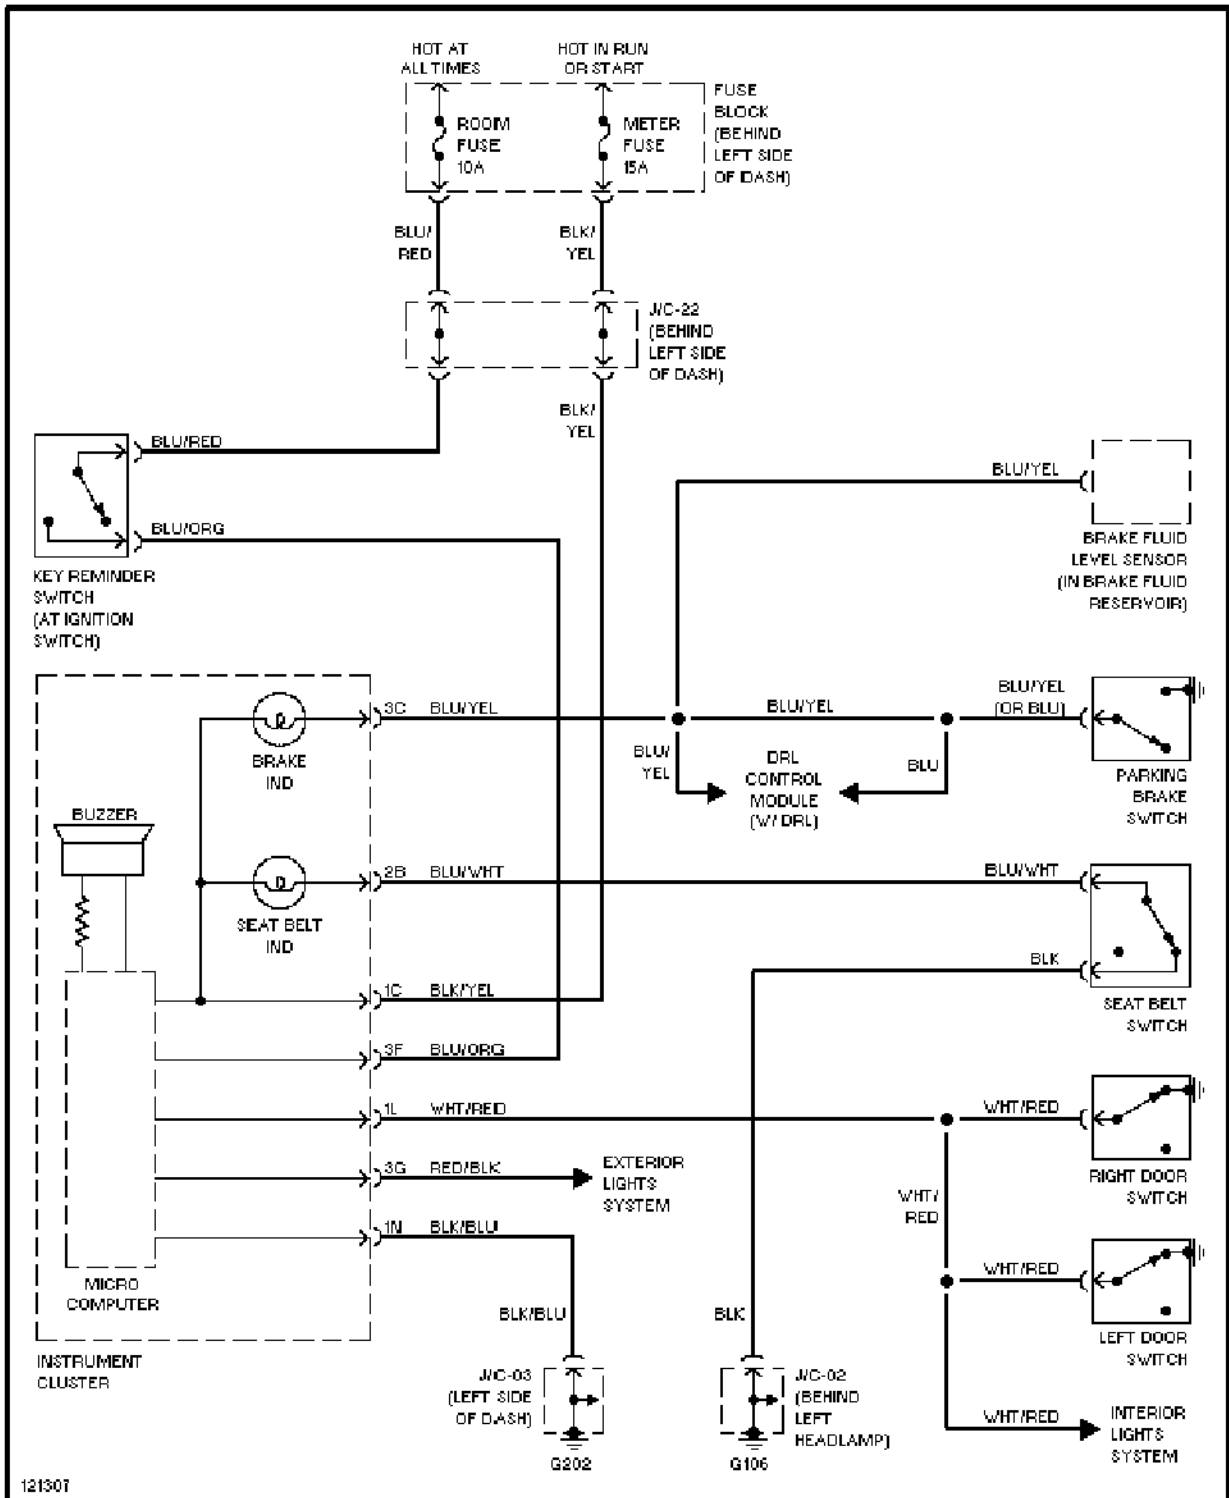

SYSTEM WIRING DIAGRAMS

Article Text (p. 31)

2000 Mazda MX-5 Miata

For Yorba Linda Miata

Copyright © 1998 Mitchell Repair Information Company, LLC

Monday, May 12, 2003 03:06PM

WARNING SYSTEMS

Warning System Circuits