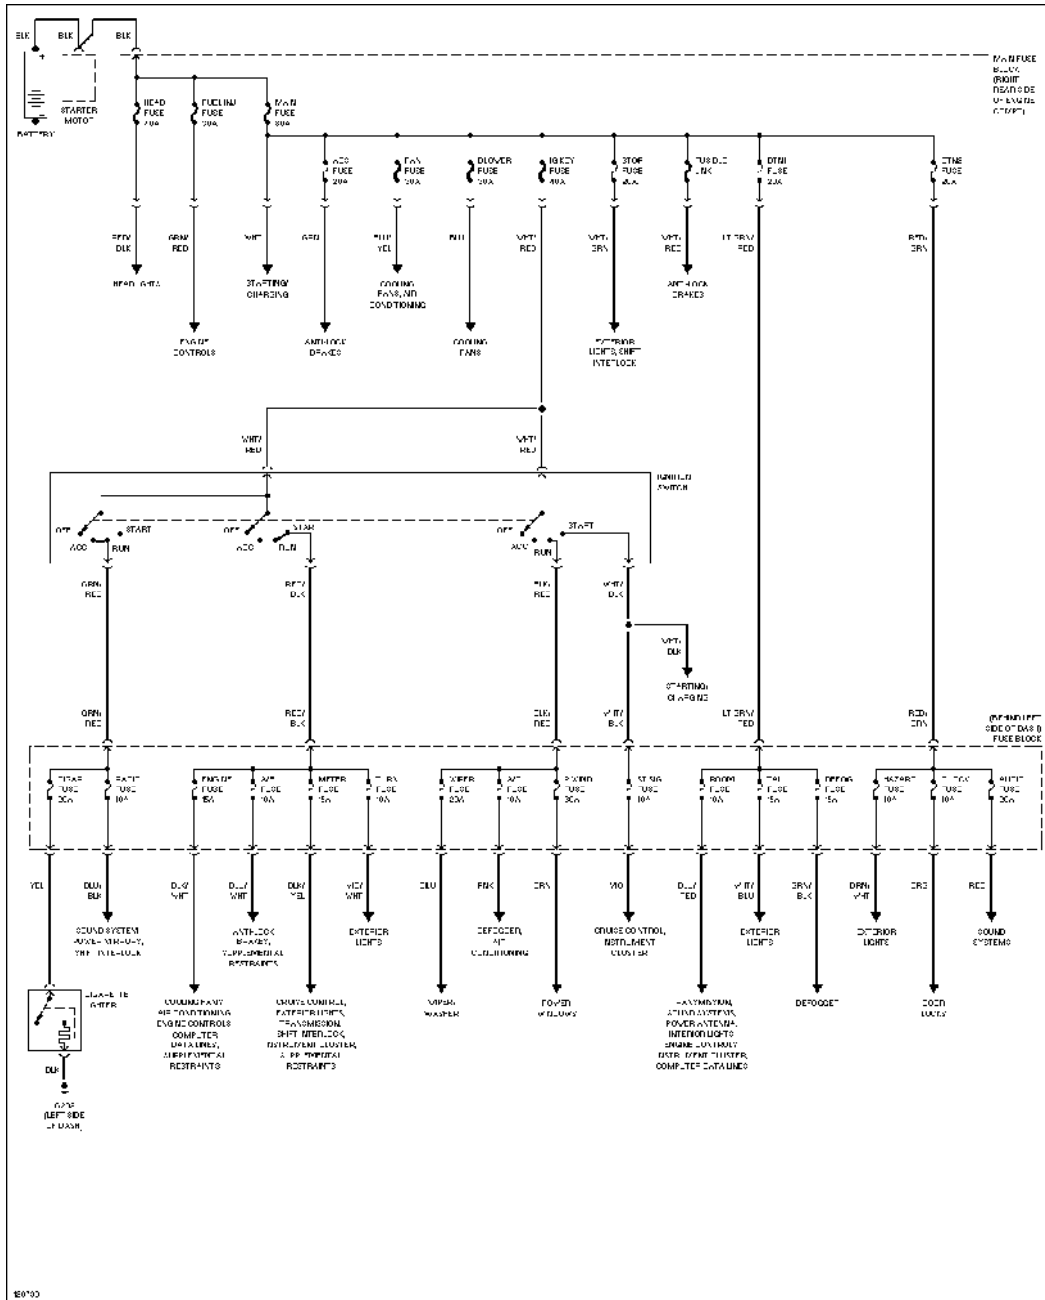

SYSTEM WIRING DIAGRAMS

Article Text (p. 20)

2000 Mazda MX-5 Miata

For Yorba Linda Miata

Copyright © 1998 Mitchell Repair Information Company, LLC

Monday, May 12, 2003 03:06PM

Power Distribution Circuit

POWER DOOR LOCKS

SYSTEM WIRING DIAGRAMS

Article Text (p. 22)

2000 Mazda MX-5 Miata

For Yorba Linda Miata

Copyright © 1998 Mitchell Repair Information Company, LLC

Monday, May 12, 2003 03:06PM

Power Mirror Circuit

POWER WINDOWS