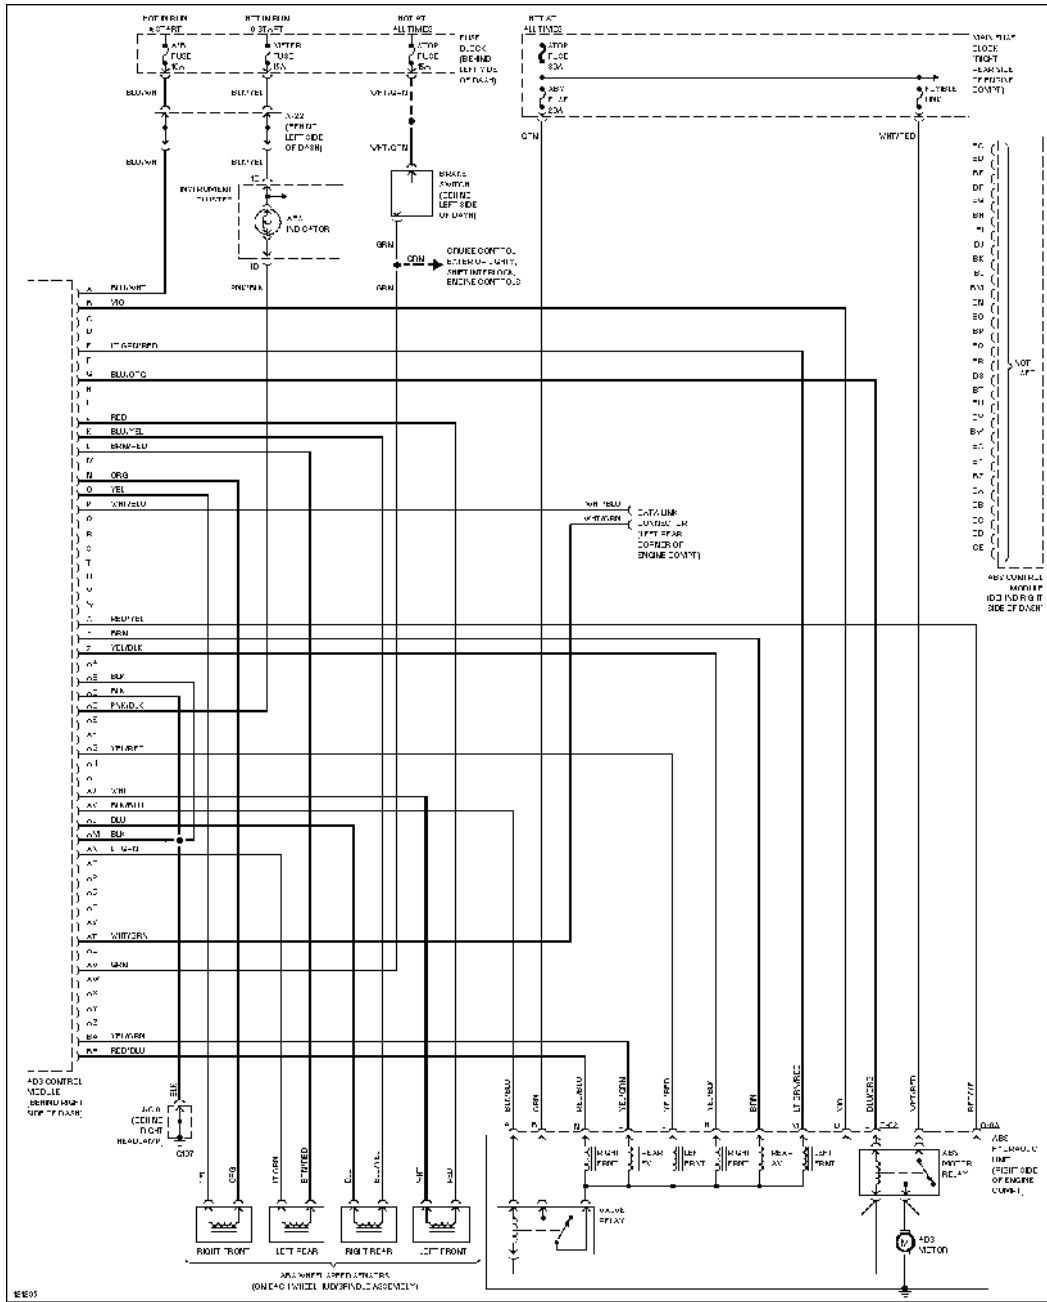

Saturday, May 10, 2003 08:51AM

Manual A/C Circuit

ANTI-LOCK BRAKES

SYSTEM WIRING DIAGRAMS

Article Text (p. 3)

1999 Mazda Miata

For Yorba Linda Miata

Copyright © 1998 Mitchell Repair Information Company, LLC

Saturday, May 10, 2003 08:51AM

Anti-lock Brake Circuits

COMPUTER DATA LINES

SYSTEM WIRING DIAGRAMS

Article Text (p. 4)

1999 Mazda Miata

For Yorba Linda Miata

Copyright © 1998 Mitchell Repair Information Company, LLC