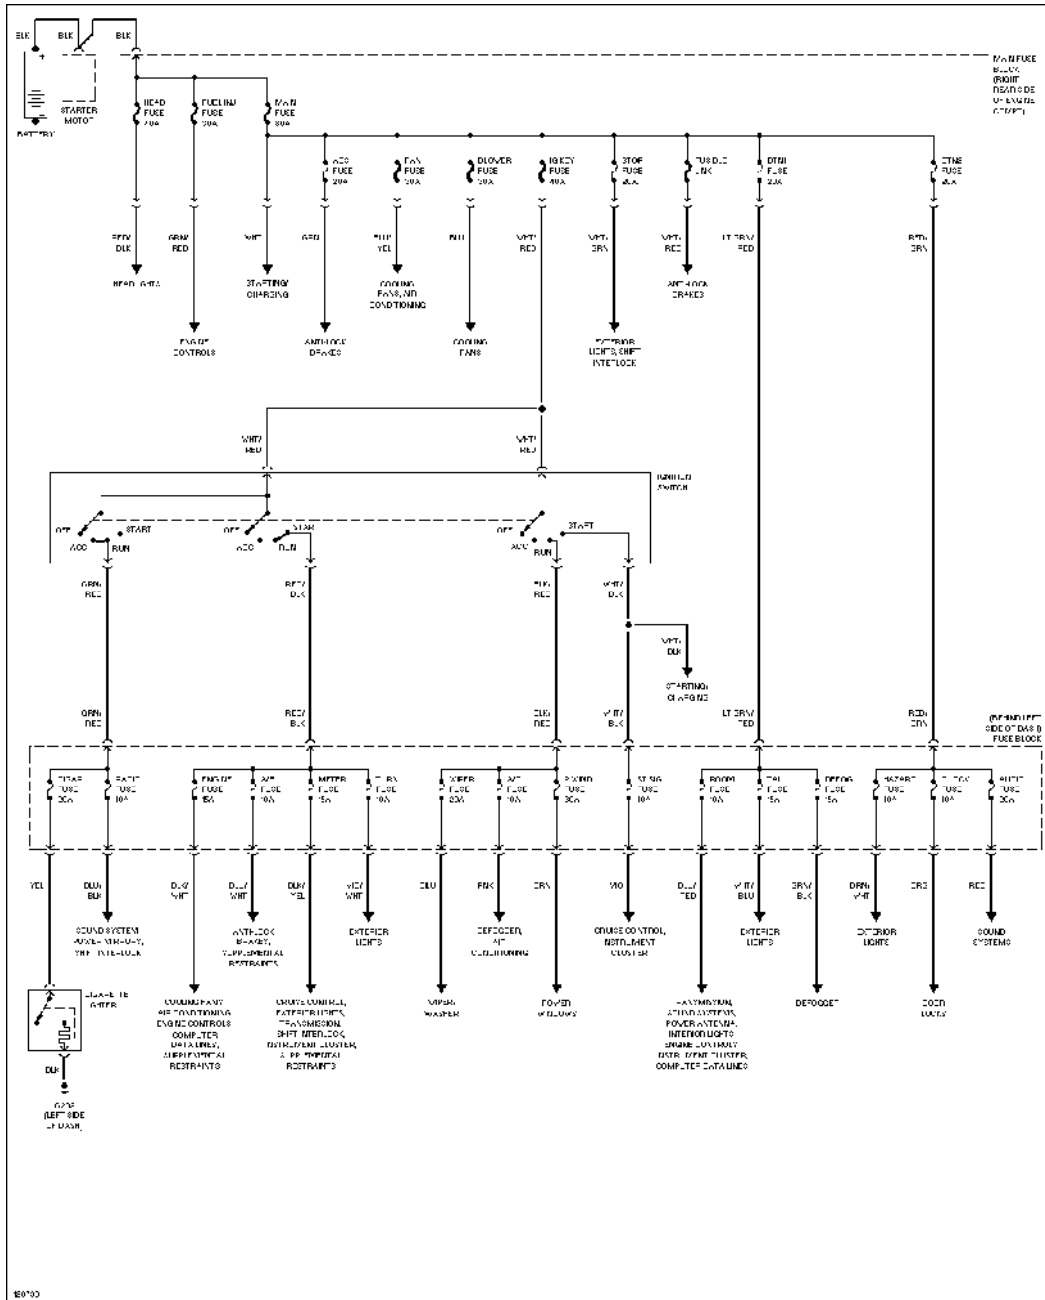

POWER DISTRIBUTION

SYSTEM WIRING DIAGRAMS

Article Text (p. 20)

1999 Mazda Miata

For Yorba Linda Miata

Copyright © 1998 Mitchell Repair Information Company, LLC

Saturday, May 10, 2003 08:51AM

Power Distribution Circuit