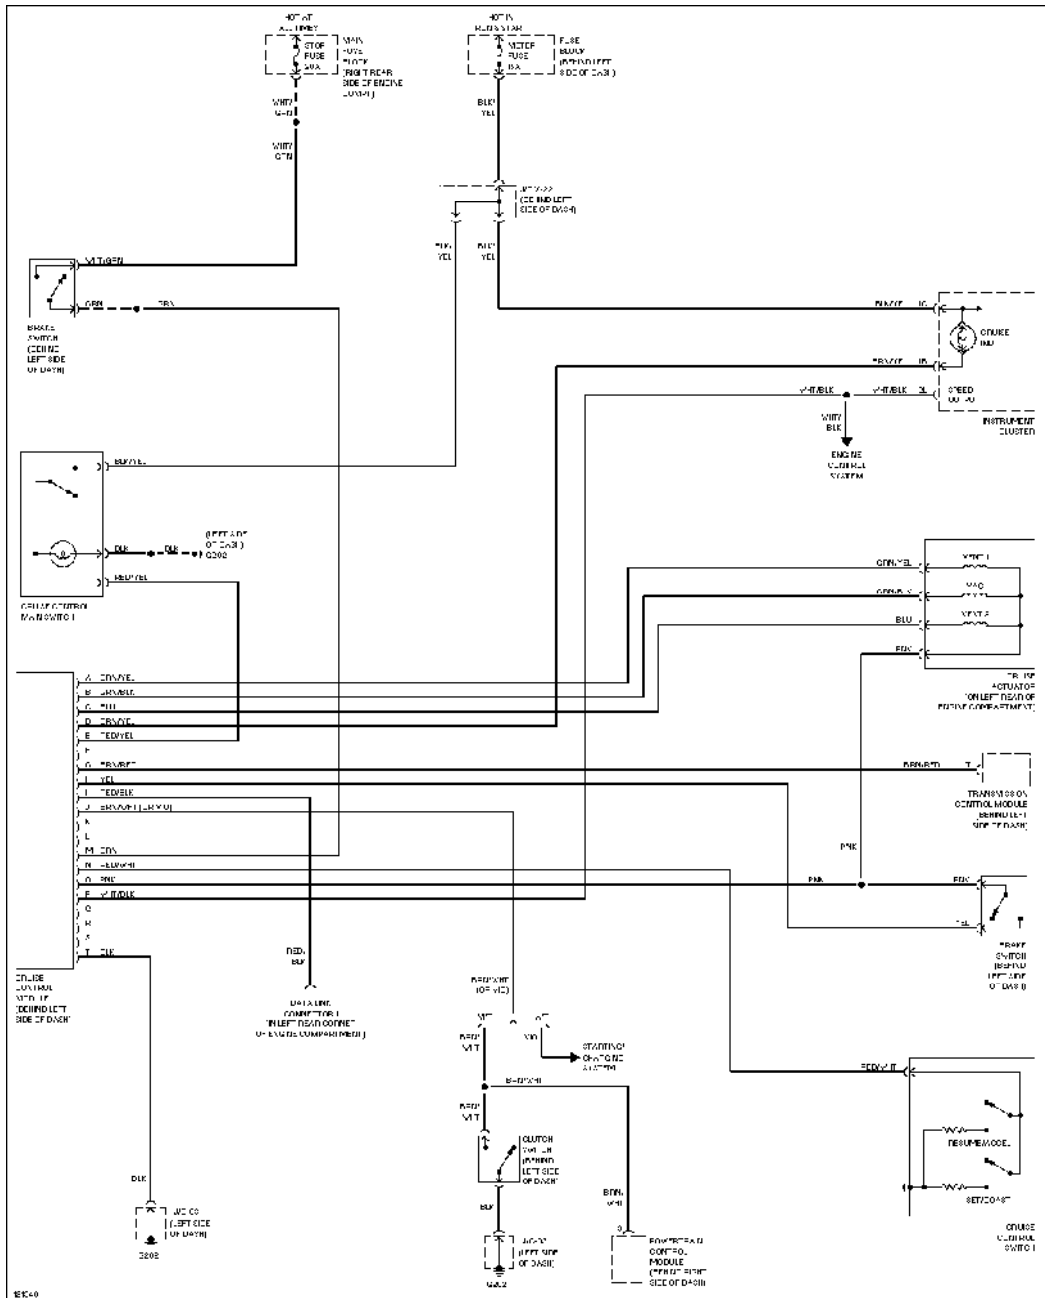

Saturday, May 10, 2003 08:51AM

CRUISE CONTROL

Cruise Control Circuit

DEFOGGERS

SYSTEM WIRING DIAGRAMS

Article Text (p. 7)

1999 Mazda Miata

For Yorba Linda Miata