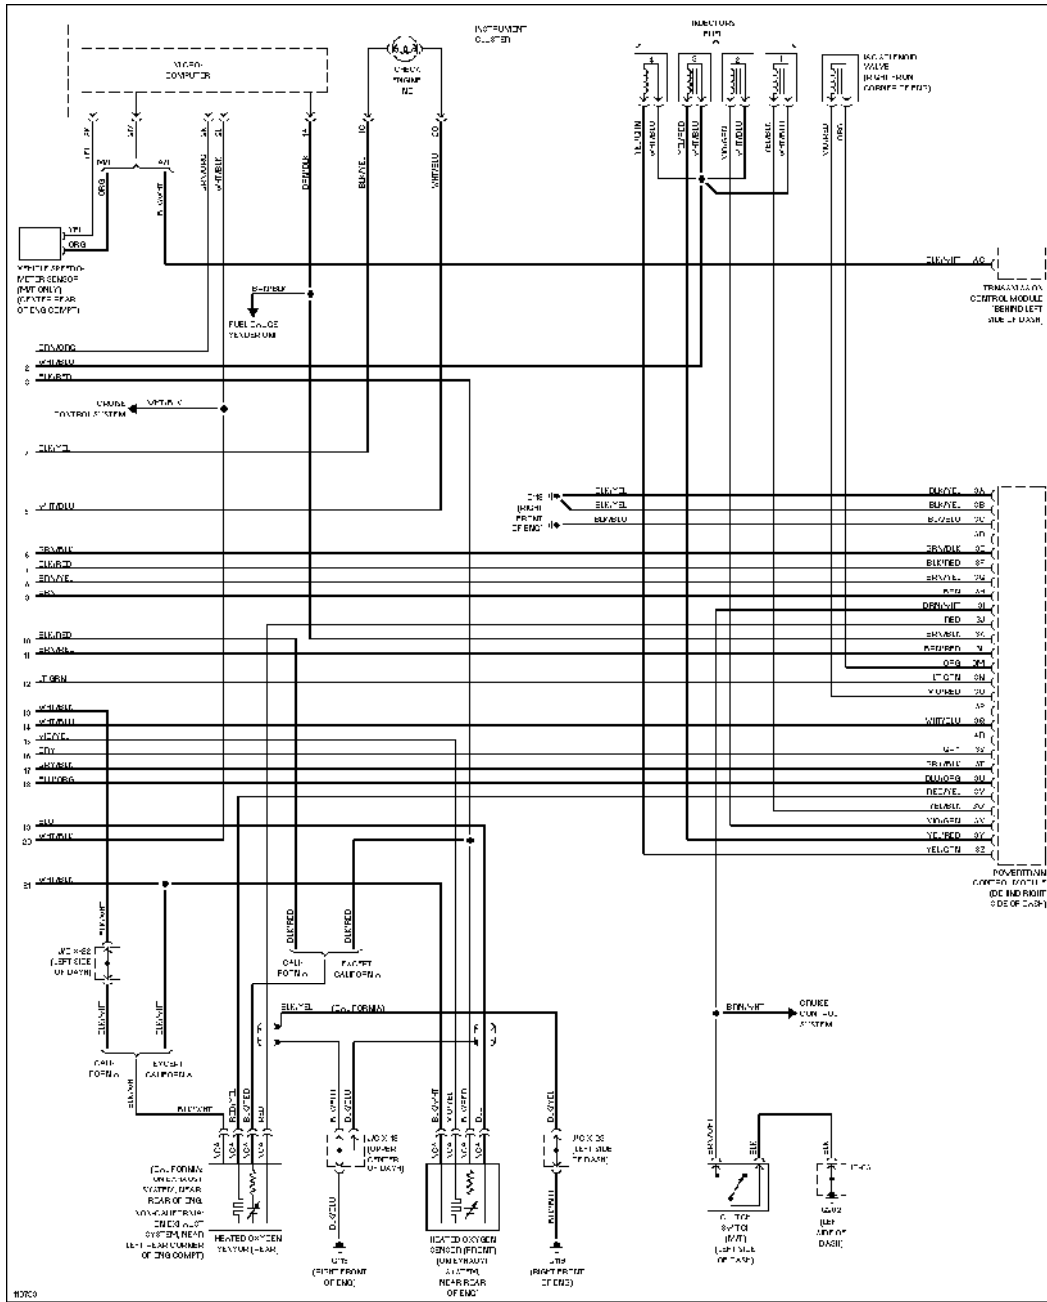

SYSTEM WIRING DIAGRAMS

Article Text (p. 10)

1999 Mazda Miata

For Yorba Linda Miata

Copyright © 1998 Mitchell Repair Information Company, LLC

Saturday, May 10, 2003 08:51AM

1.8L, Engine Performance Circuits (3 of 3)

EXTERIOR LIGHTS