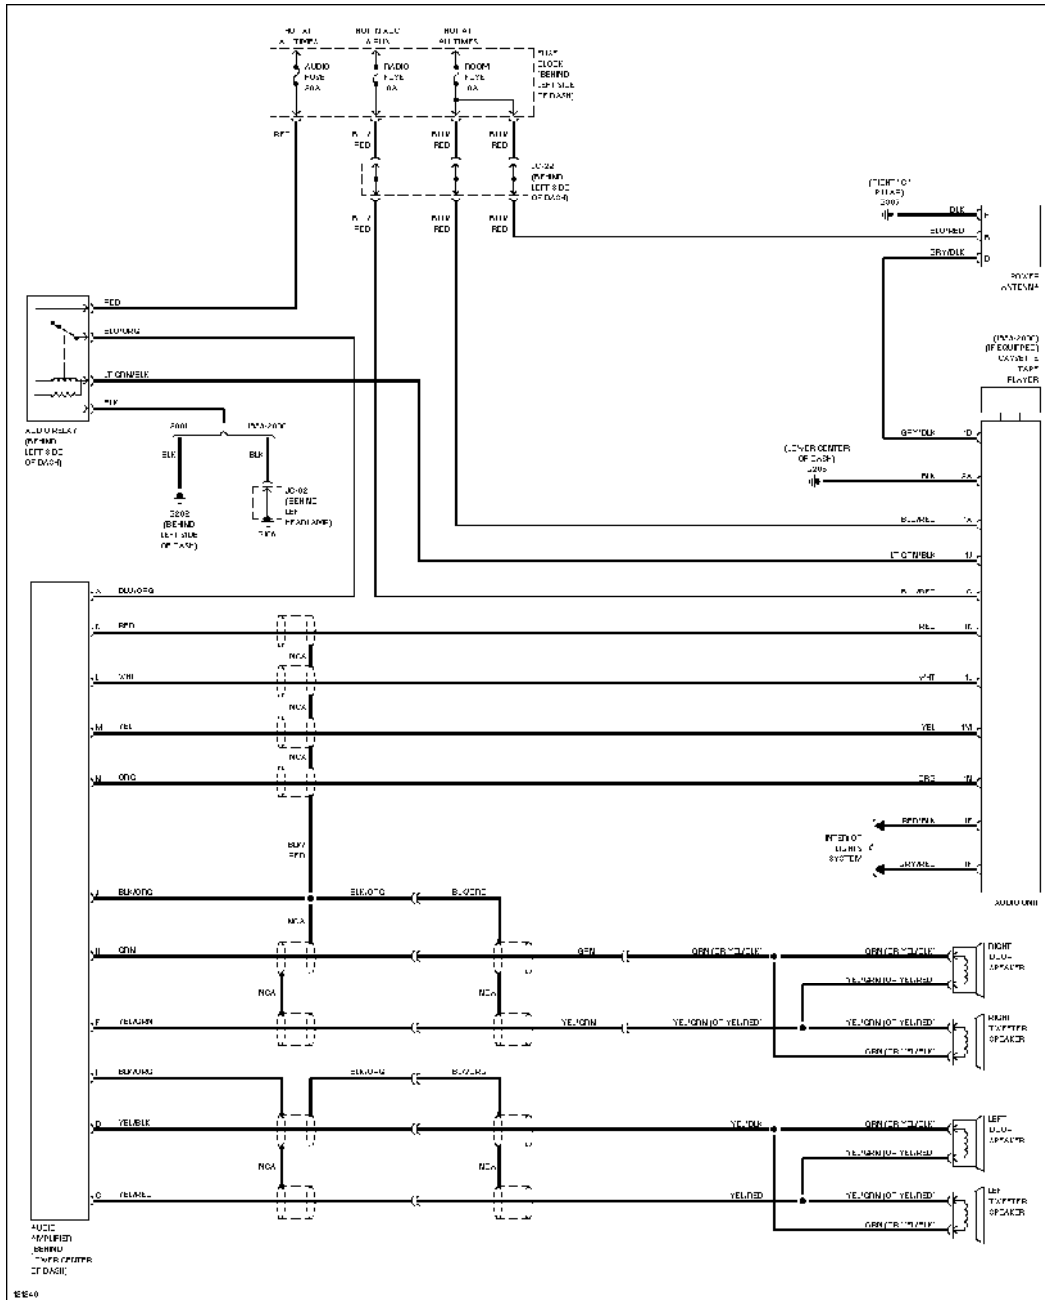

RADIO

SYSTEM WIRING DIAGRAMS

Article Text (p. 24)

1999 Mazda Miata

For Yorba Linda Miata

Copyright © 1998 Mitchell Repair Information Company, LLC

Saturday, May 10, 2003 08:51AM

Radio Circuits, Bose