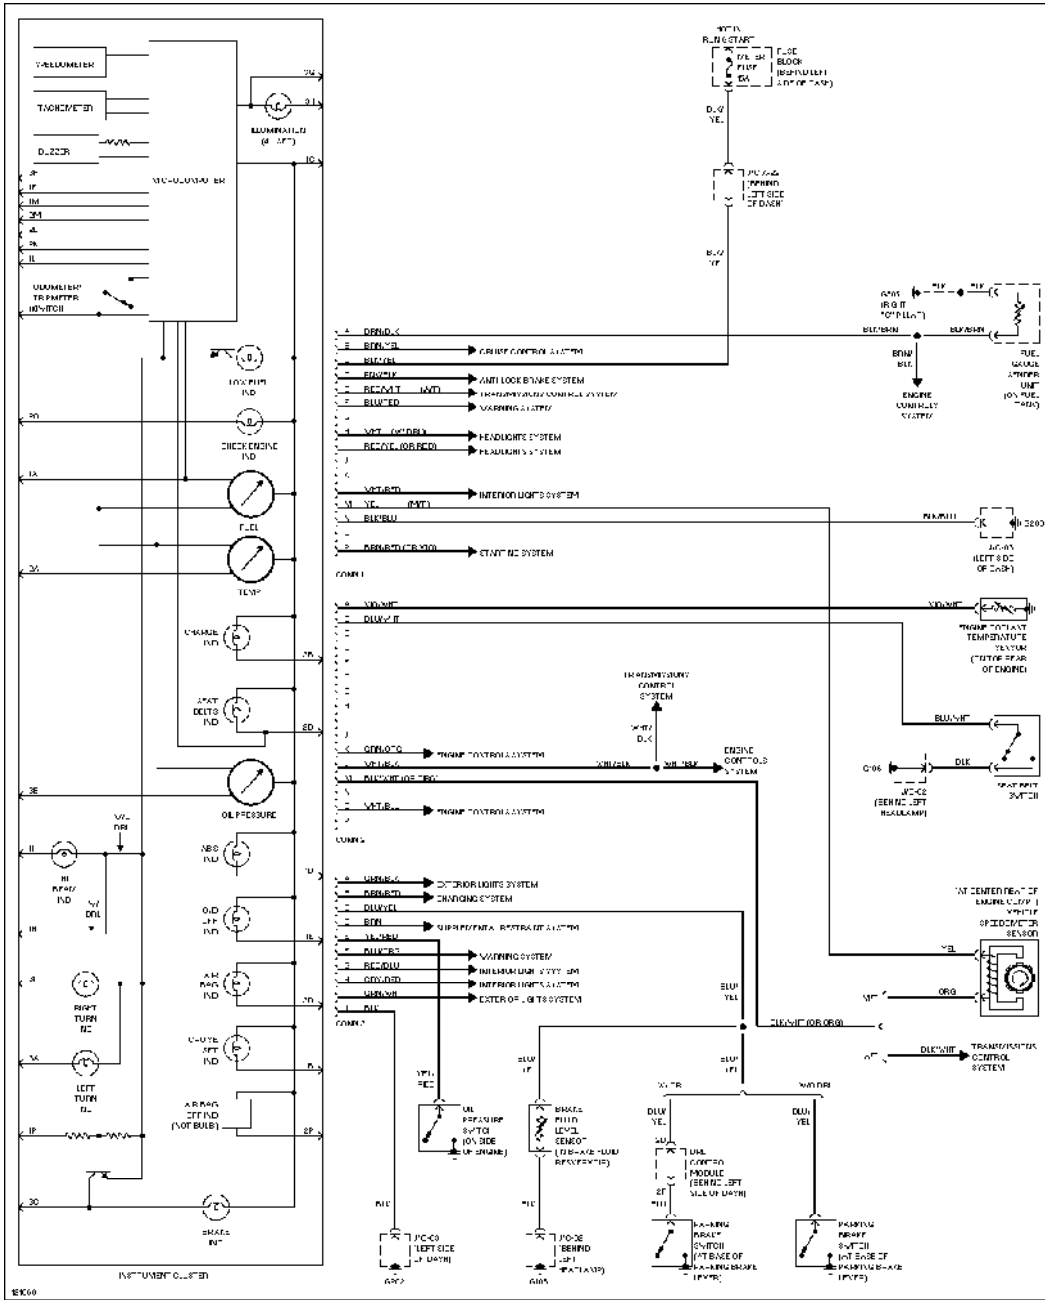

SYSTEM WIRING DIAGRAMS
Article Text (p. 17)
1999 Mazda Miata
For Yorba Linda Miata
Copyright © 1998 Mitchell Repair Information Company, LLC
Saturday, May 10, 2003 08:51AM

INSTRUMENT CLUSTER

Instrument Cluster Circuit

INTERIOR LIGHTS