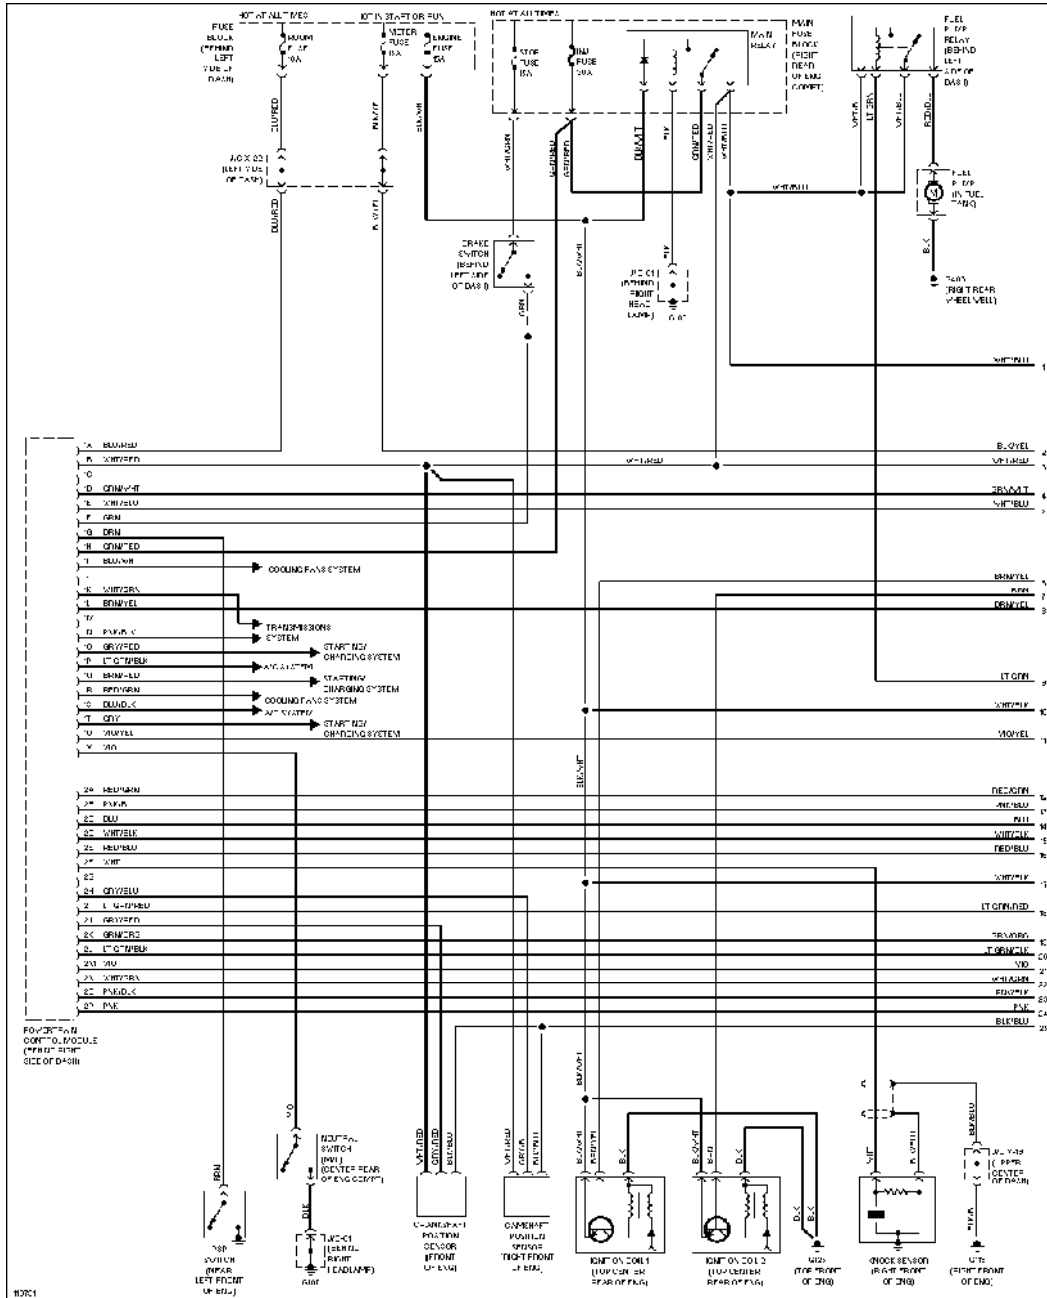

SYSTEM WIRING DIAGRAMS

Article Text (p. 8)

1999 Mazda Miata

For Yorba Linda Miata

Copyright © 1998 Mitchell Repair Information Company, LLC

Saturday, May 10, 2003 08:51AM

1.8L

1.8L, Engine Performance Circuits (1 of 3)