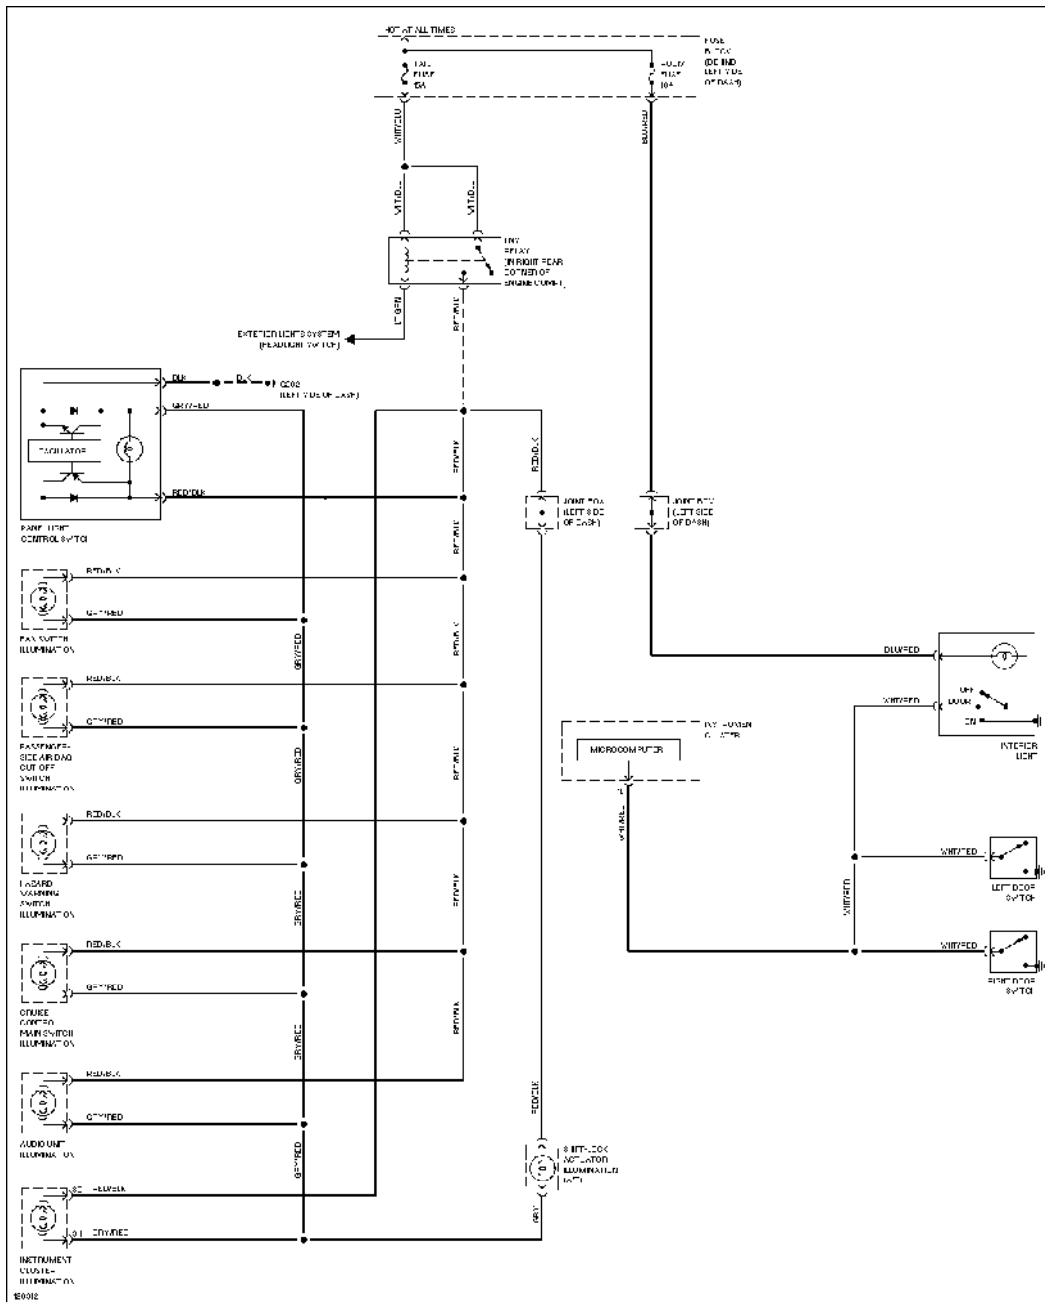

INTERIOR LIGHTS

SYSTEM WIRING DIAGRAMS

Article Text (p. 18)

1999 Mazda Miata

For Yorba Linda Miata

Copyright © 1998 Mitchell Repair Information Company, LLC

Saturday, May 10, 2003 08:51AM

Interior Light Circuit