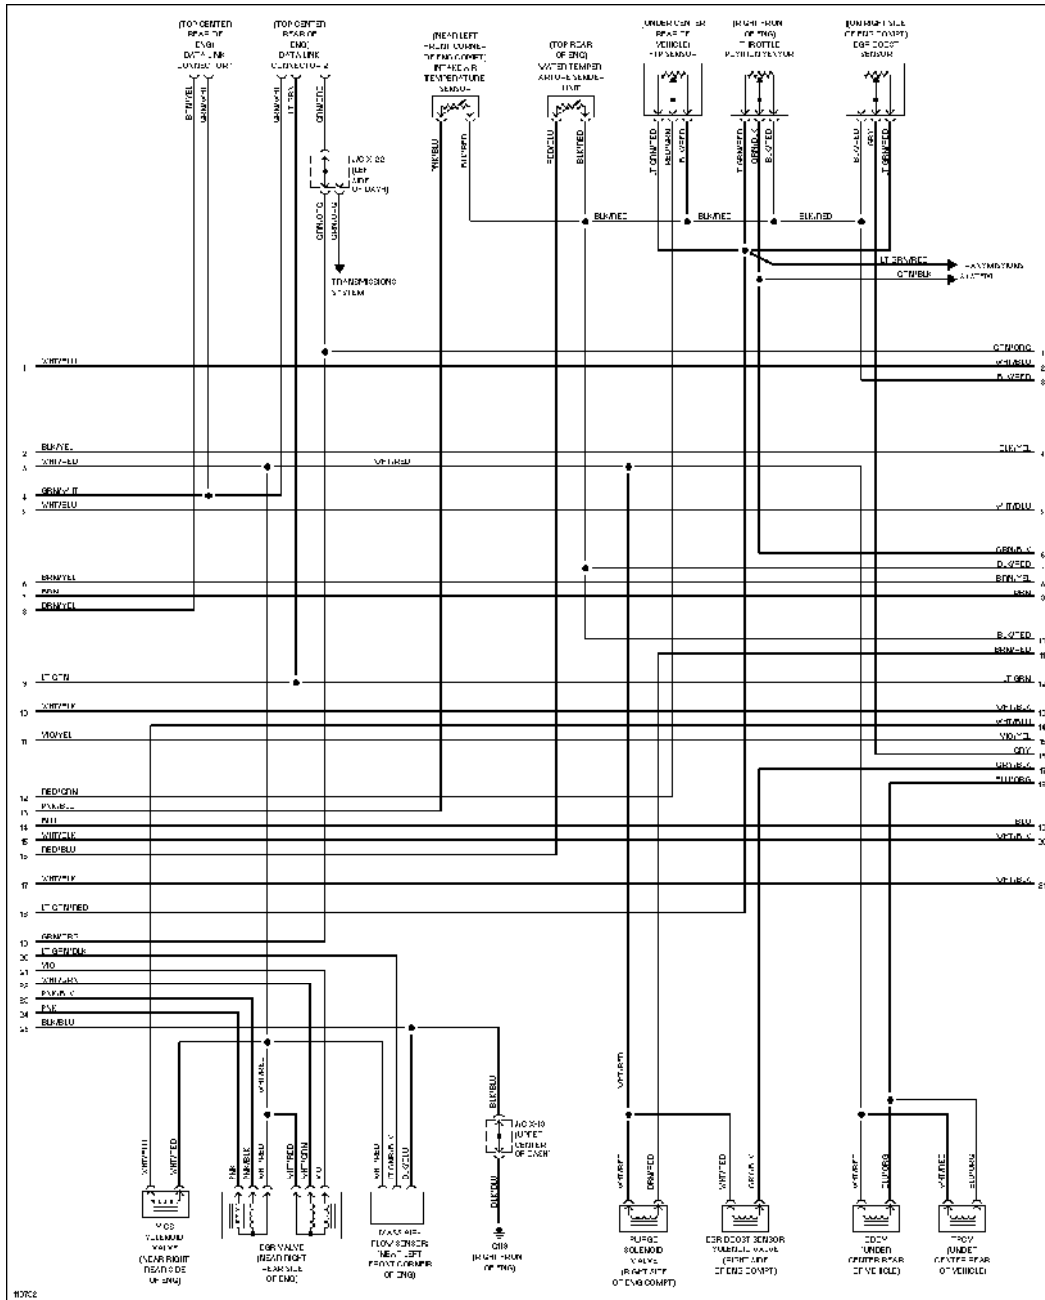

Saturday, May 10, 2003 08:51AM

1.8L

1.8L, Engine Performance Circuits (1 of 3)

SYSTEM WIRING DIAGRAMS

Article Text (p. 9)

1999 Mazda Miata

For Yorba Linda Miata

Copyright © 1998 Mitchell Repair Information Company, LLC

Saturday, May 10, 2003 08:51AM

1.8L, Engine Performance Circuits (2 of 3)

SYSTEM WIRING DIAGRAMS

Article Text (p. 10)

1999 Mazda Miata

For Yorba Linda Miata

Copyright © 1998 Mitchell Repair Information Company, LLC