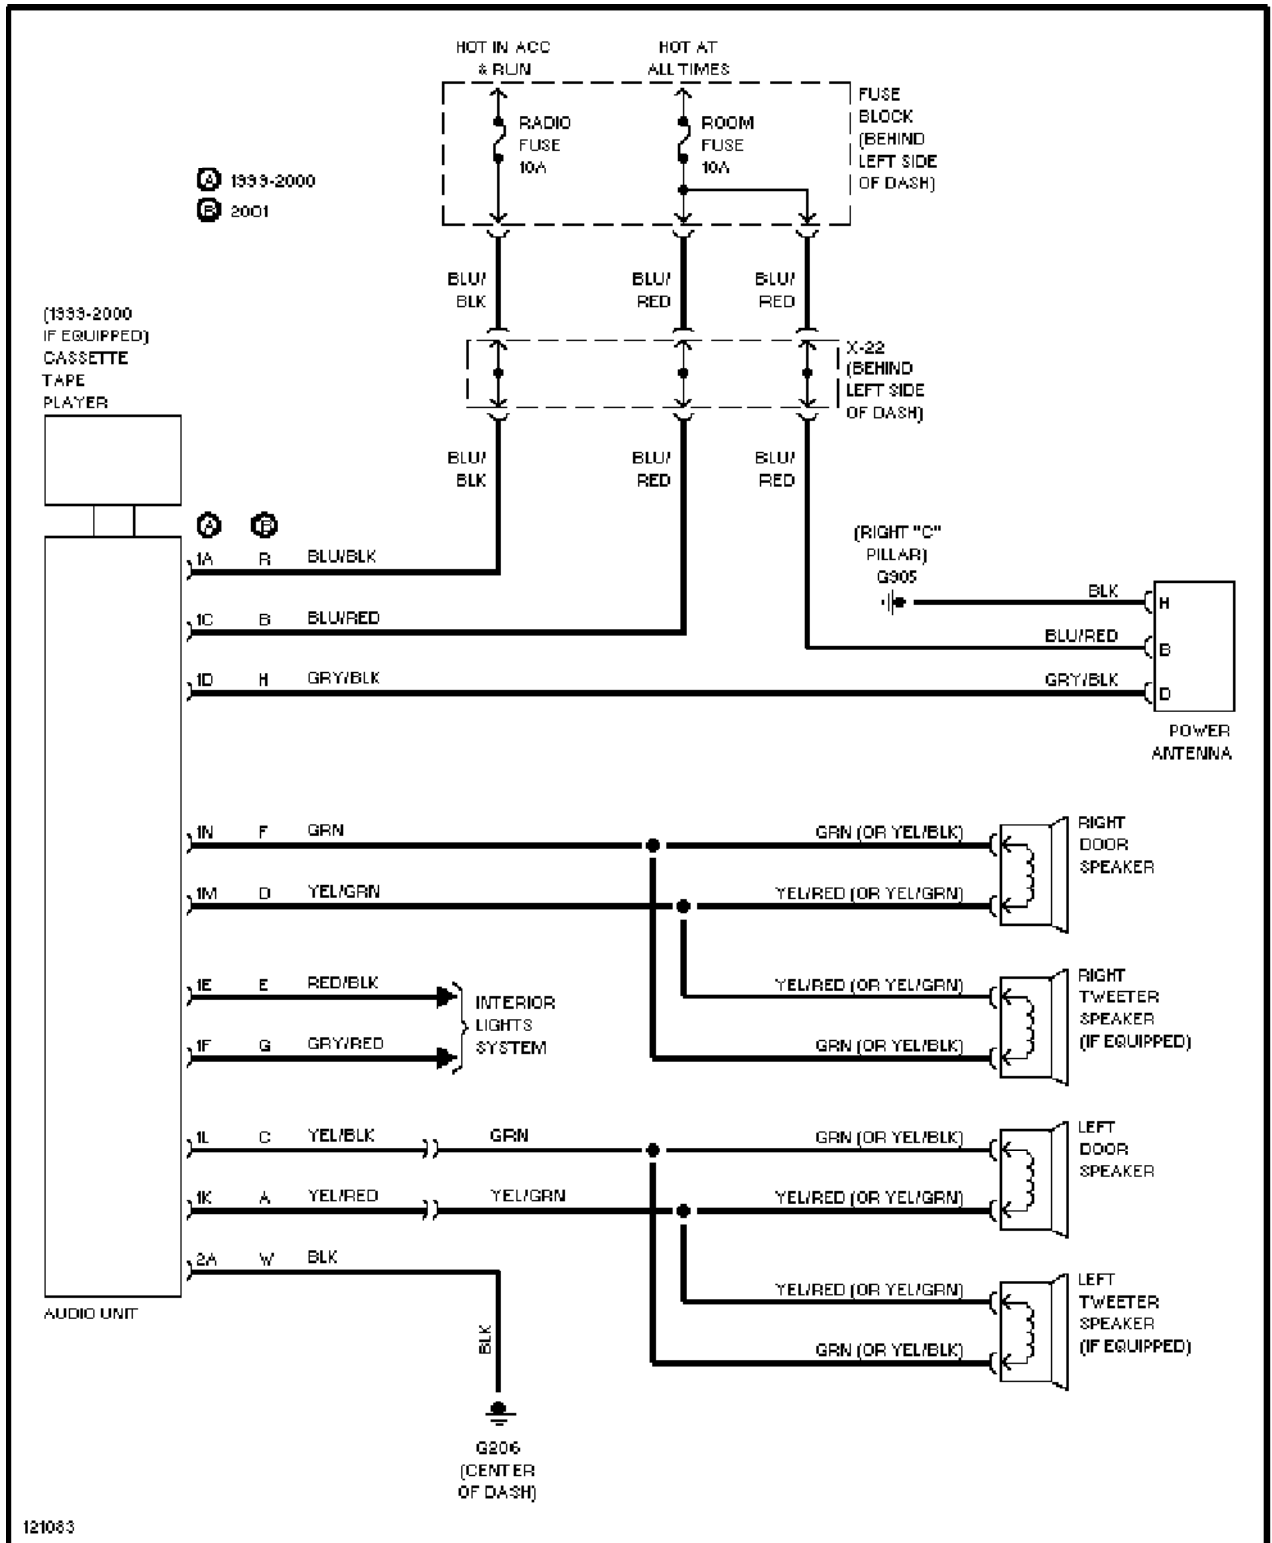

SYSTEM WIRING DIAGRAMS

Article Text (p. 25)

1999 Mazda Miata

For Yorba Linda Miata

Copyright © 1998 Mitchell Repair Information Company, LLC

Saturday, May 10, 2003 08:51AM

Radio Circuits, Standard

SHIFT INTERLOCKS