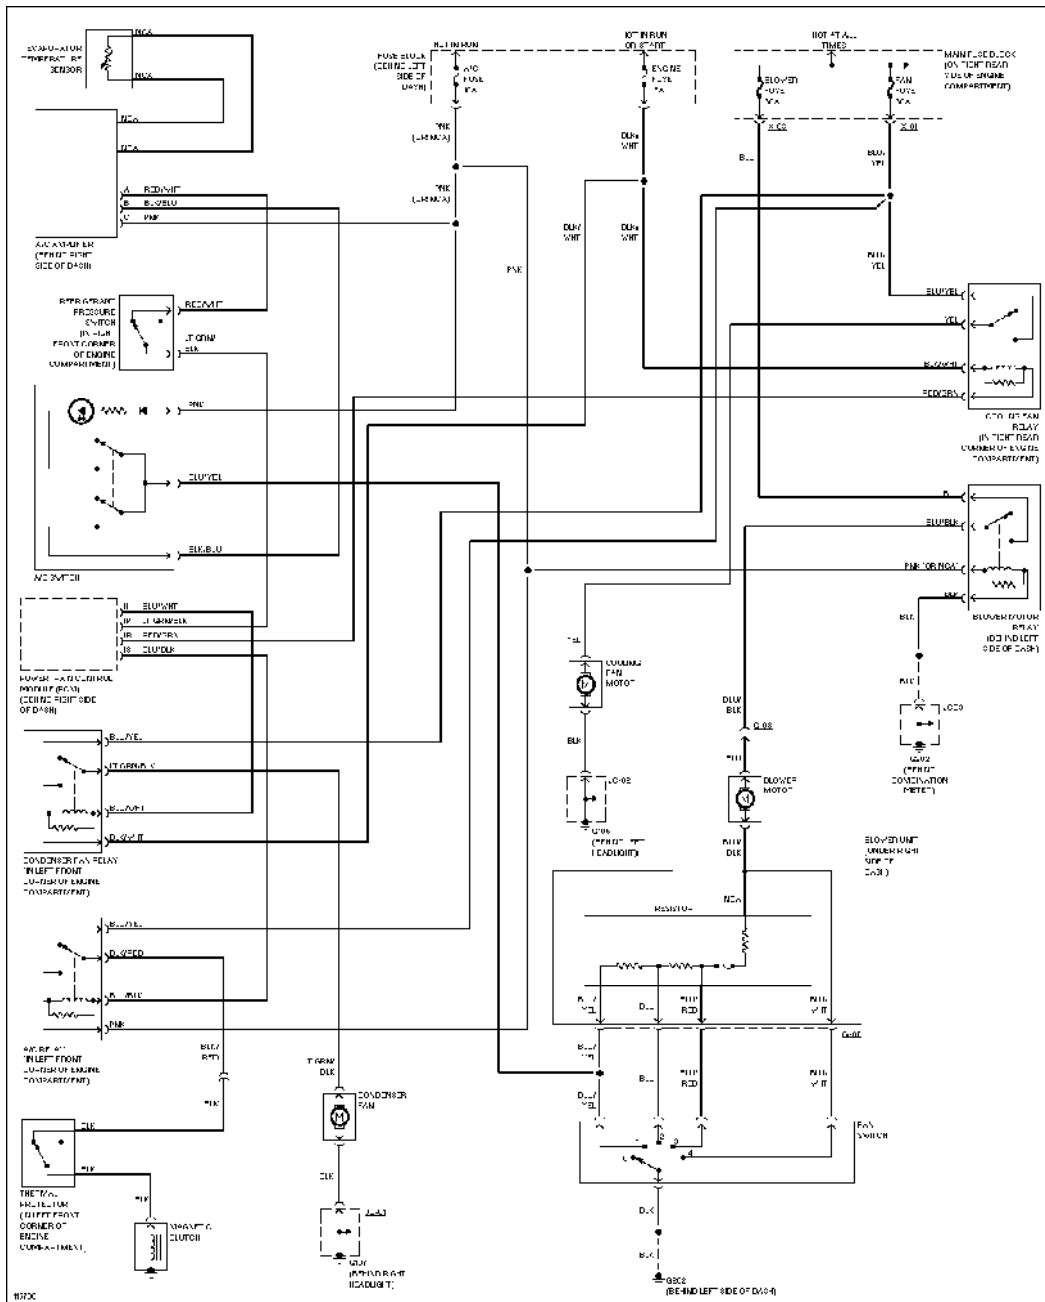

Saturday, May 10, 2003 08:51AM

Manual A/C Circuit

ANTI-LOCK BRAKES

SYSTEM WIRING DIAGRAMS

Article Text (p. 3)

1999 Mazda Miata

For Yorba Linda Miata

Copyright © 1998 Mitchell Repair Information Company, LLC