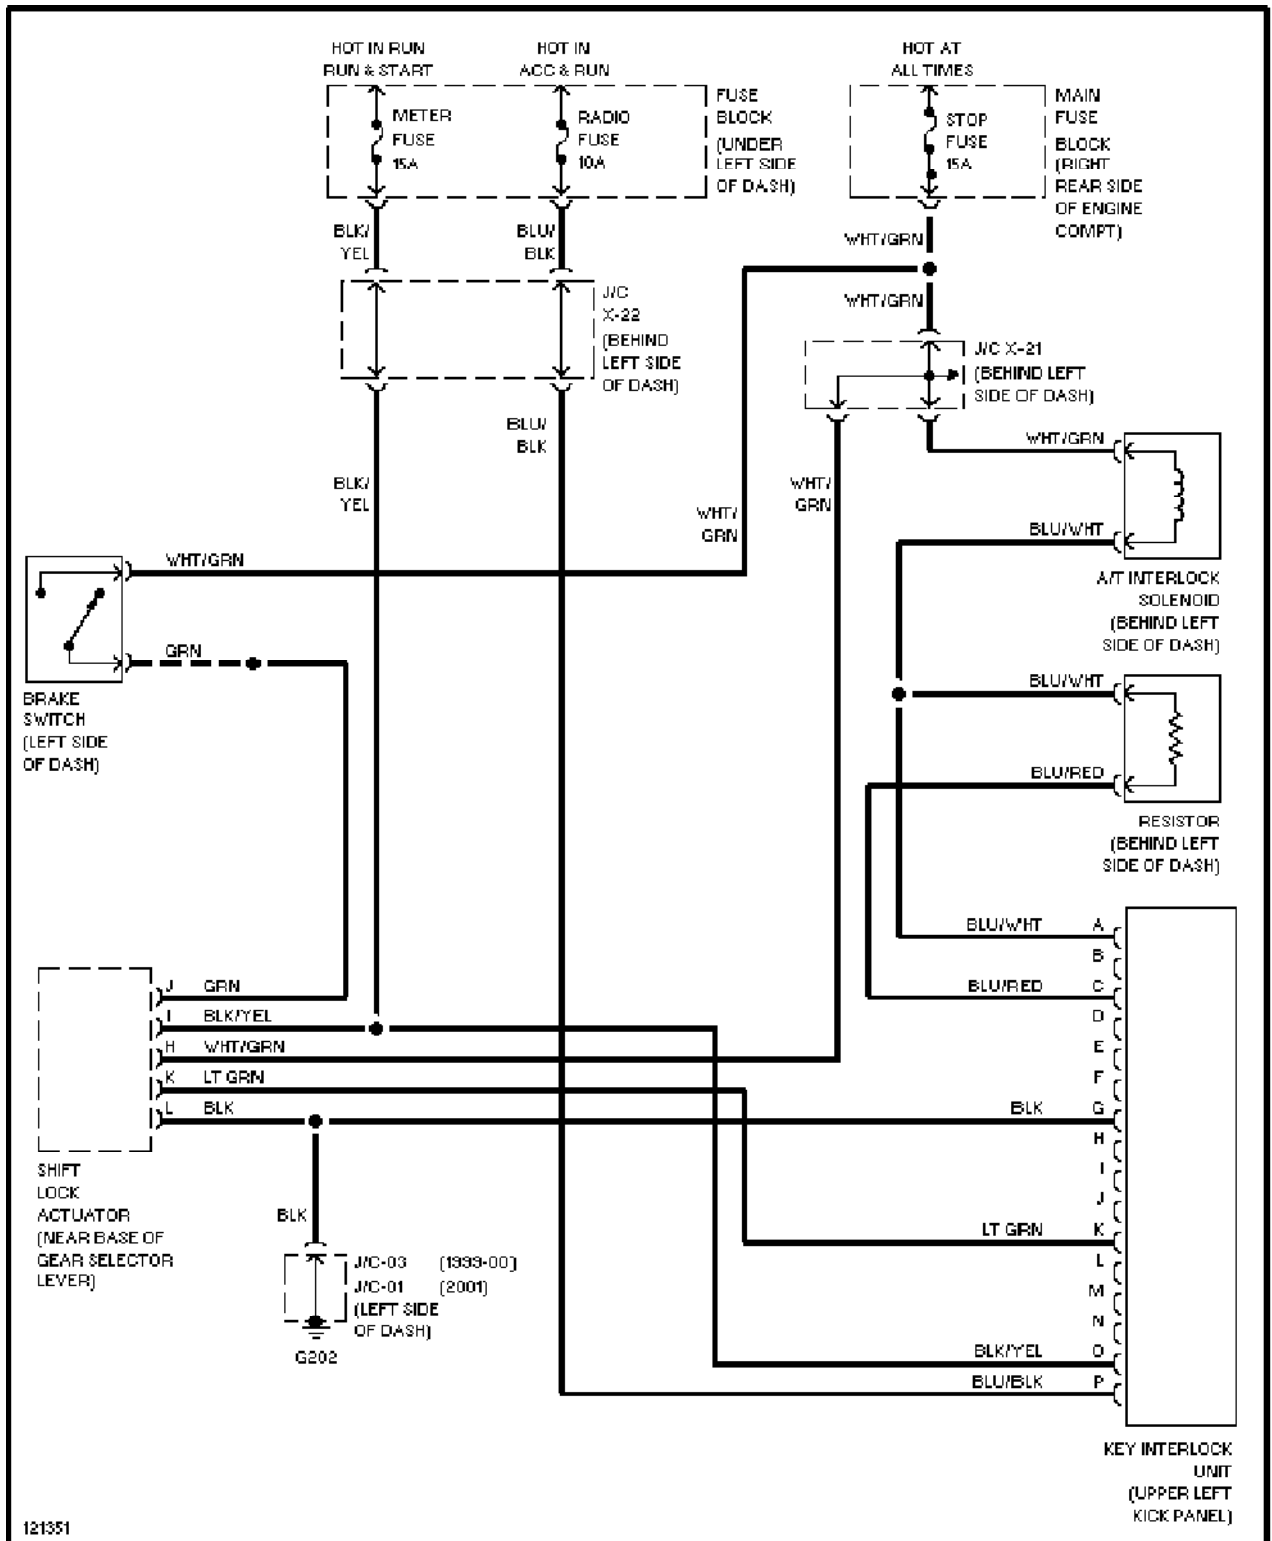

SYSTEM WIRING DIAGRAMS

Article Text (p. 26)

1999 Mazda Miata

For Yorba Linda Miata

Copyright © 1998 Mitchell Repair Information Company, LLC

Saturday, May 10, 2003 08:51AM

Shift Interlock Circuit

SYSTEM WIRING DIAGRAMS