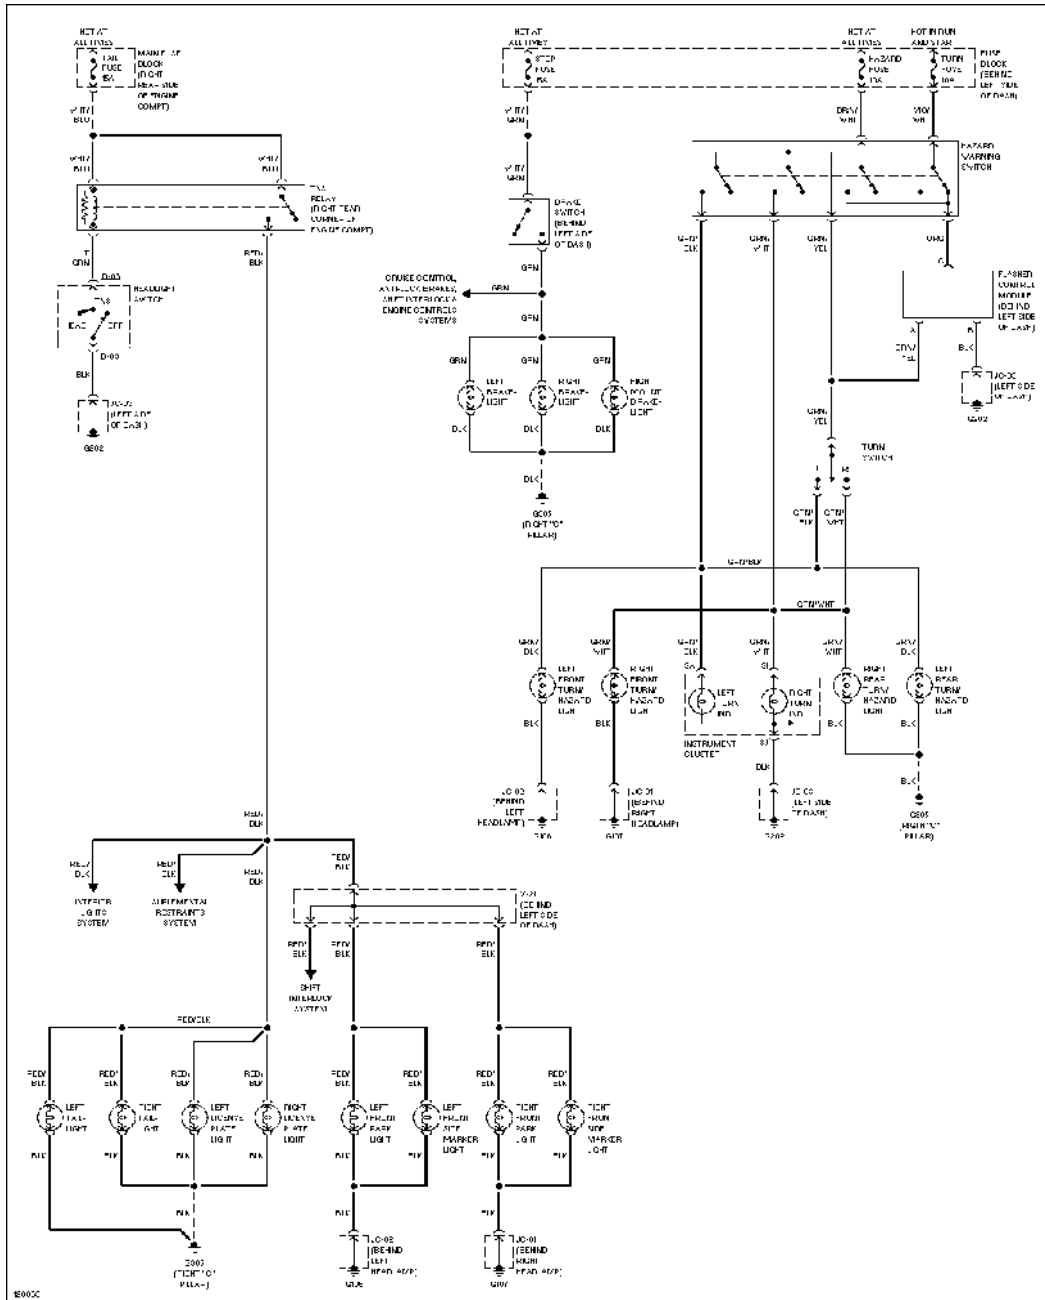

Saturday, May 10, 2003 08:51AM

Backup Lamps Circuit

SYSTEM WIRING DIAGRAMS

Article Text (p. 12)

1999 Mazda Miata

For Yorba Linda Miata

Copyright © 1998 Mitchell Repair Information Company, LLC

Saturday, May 10, 2003 08:51AM