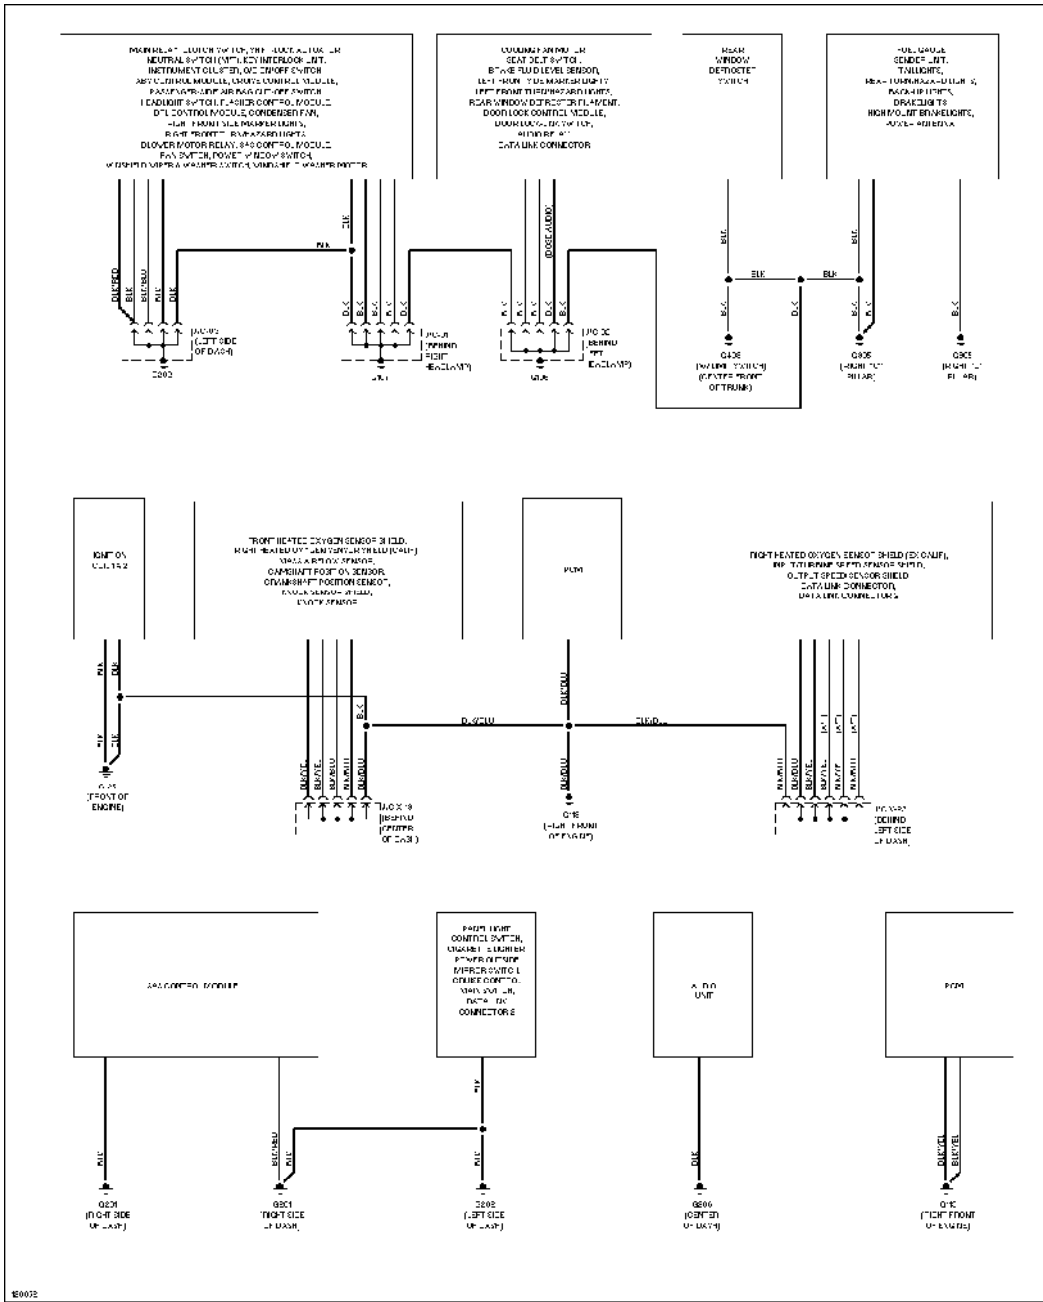

Exterior Lamps Circuit

GROUND DISTRIBUTION

SYSTEM WIRING DIAGRAMS

Article Text (p. 13)

1999 Mazda Miata

For Yorba Linda Miata

Copyright © 1998 Mitchell Repair Information Company, LLC

Saturday, May 10, 2003 08:51AM