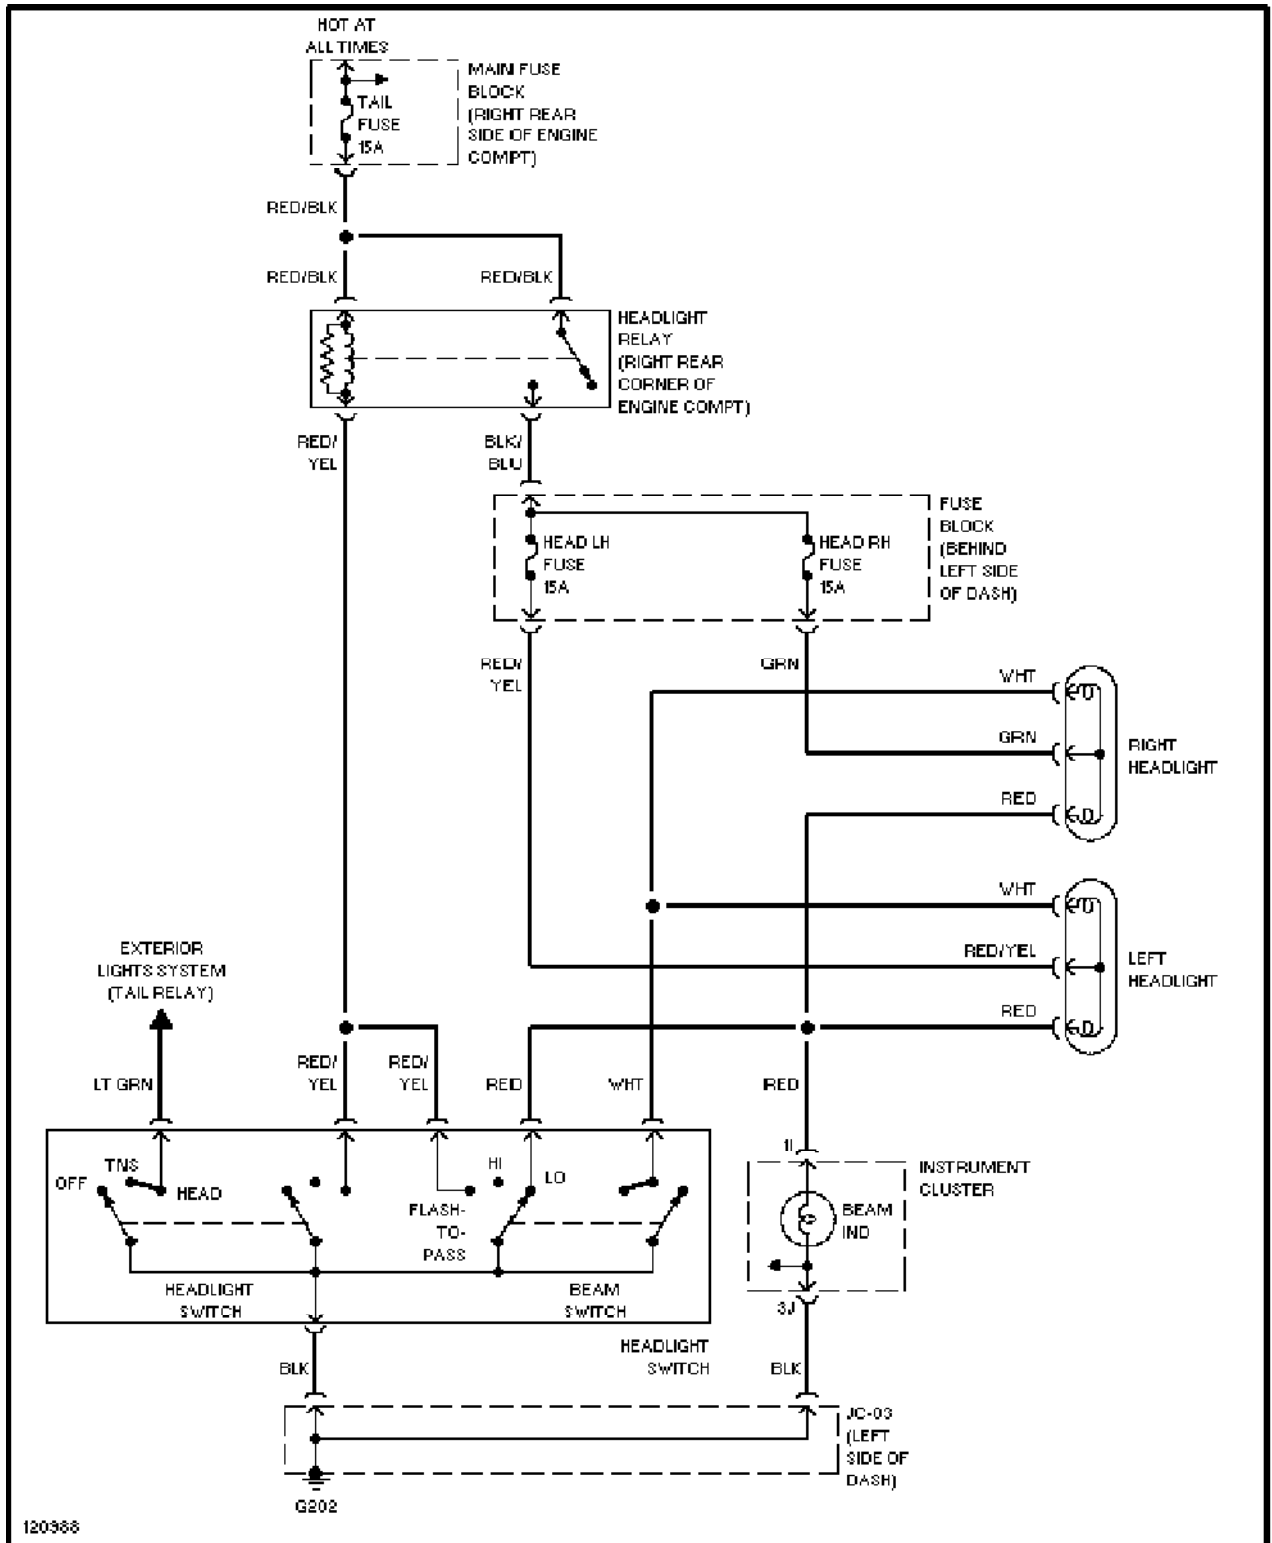

Headlight Circuit, W/ DRL

SYSTEM WIRING DIAGRAMS

Article Text (p. 15)

1999 Mazda Miata

For Yorba Linda Miata

Copyright © 1998 Mitchell Repair Information Company, LLC

Saturday, May 10, 2003 08:51AM

Headlight Circuit, W/O DRL