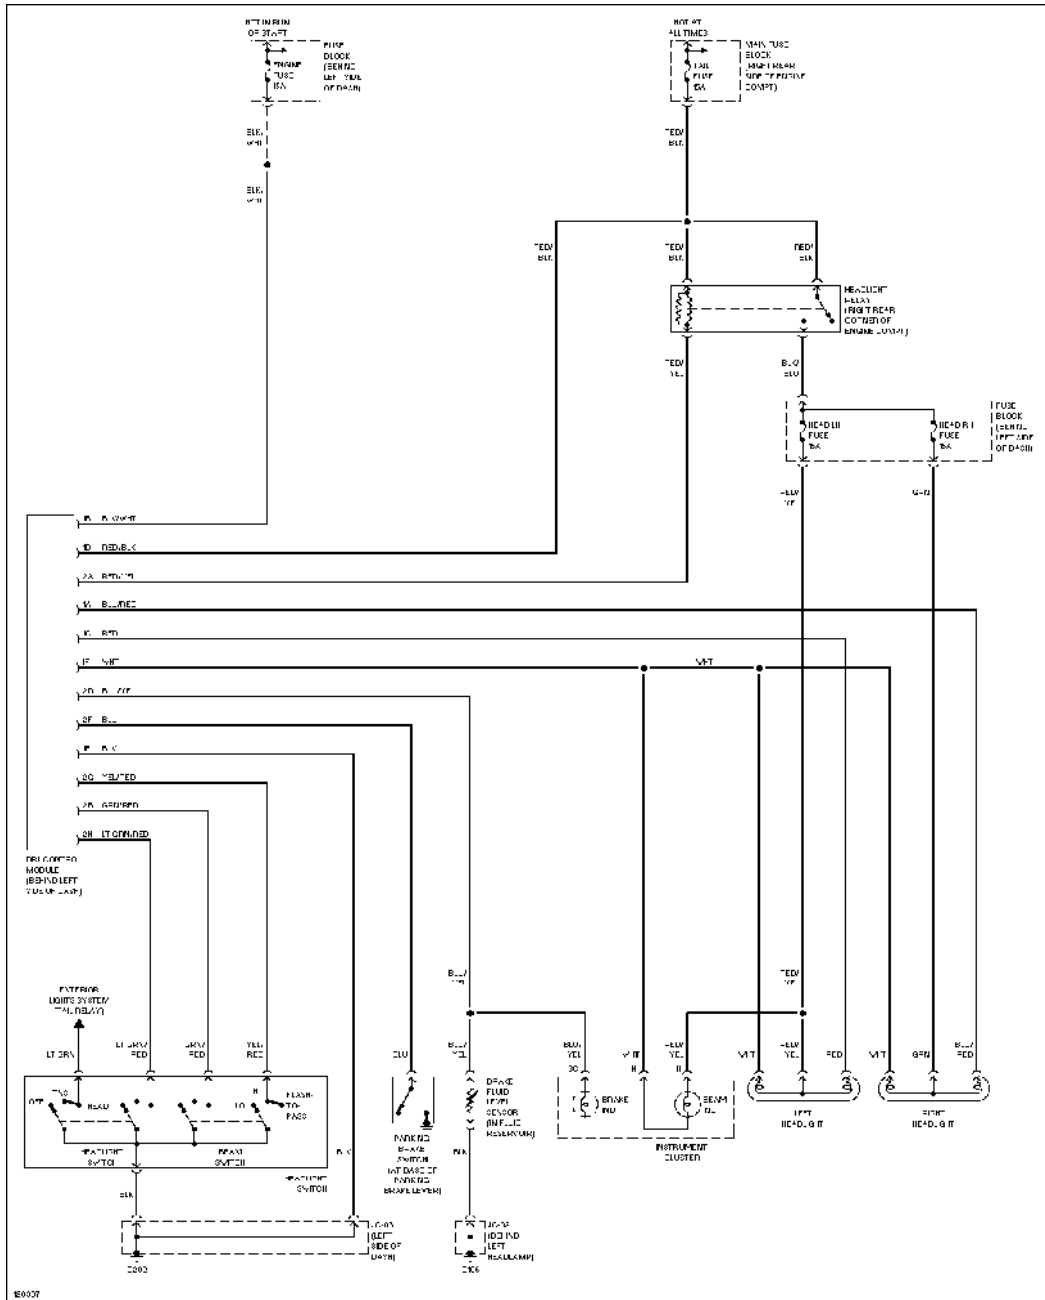

Ground Distribution Circuit

HEADLIGHTS

SYSTEM WIRING DIAGRAMS

Article Text (p. 14)

1999 Mazda Miata

For Yorba Linda Miata

Copyright © 1998 Mitchell Repair Information Company, LLC

Saturday, May 10, 2003 08:51AM

Headlight Circuit, W/ DRL

SYSTEM WIRING DIAGRAMS

Article Text (p. 15)

1999 Mazda Miata

For Yorba Linda Miata

Copyright © 1998 Mitchell Repair Information Company, LLC

Saturday, May 10, 2003 08:51AM

Headlight Circuit, W/O DRL