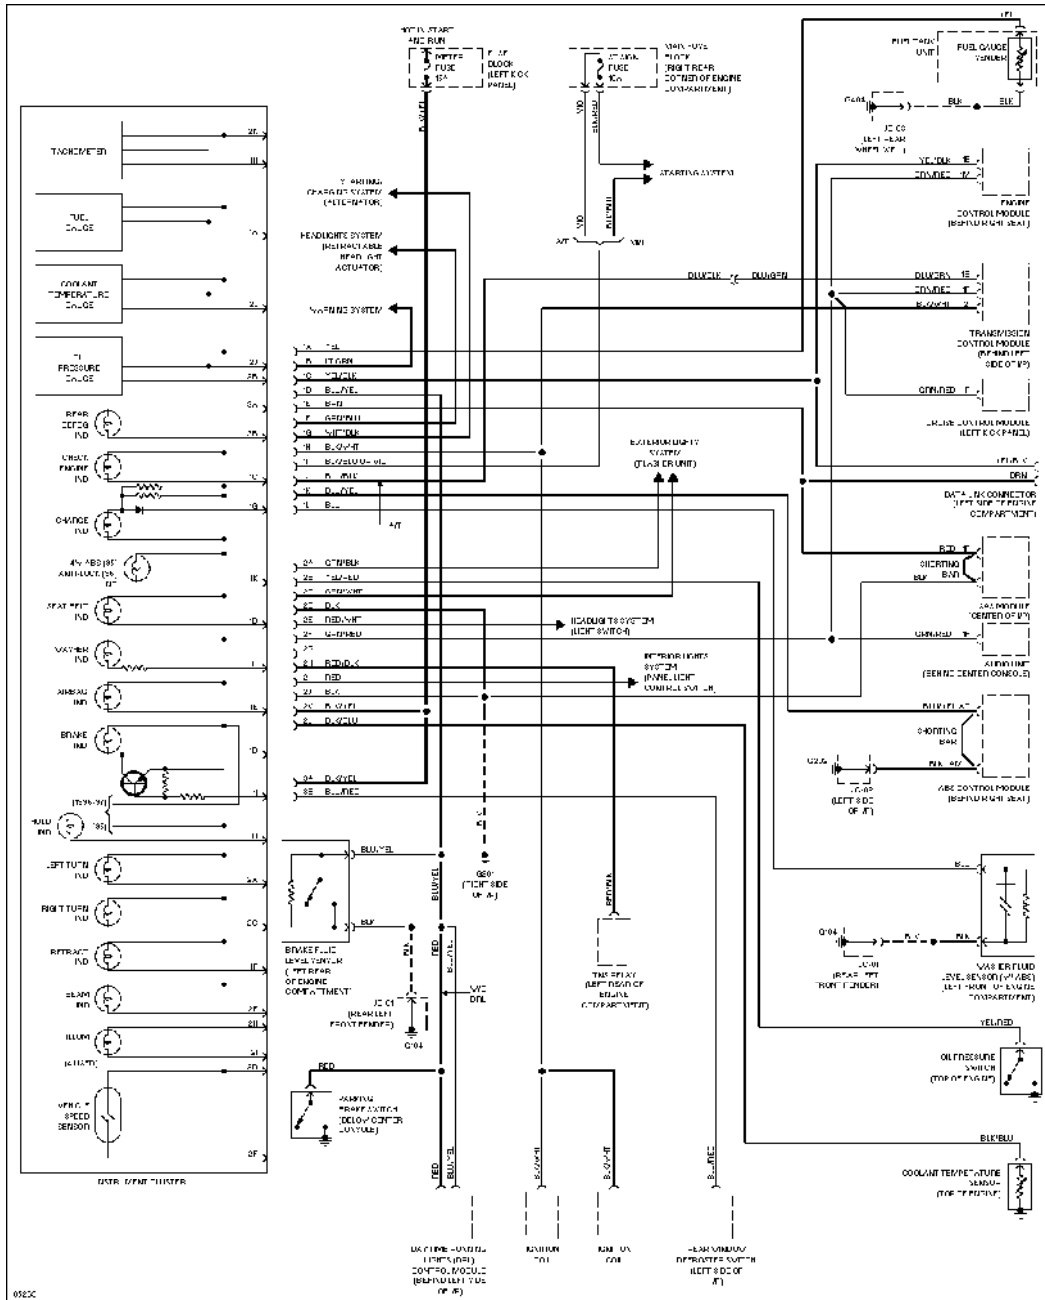

# SYSTEM WIRING DIAGRAMS

Article Text (p. 17)

1997 Mazda Miata

For Yorba Linda Miata

Copyright © 1998 Mitchell Repair Information Company, LLC

Saturday, May 10, 2003 11:55AM

Instrument Cluster Circuit