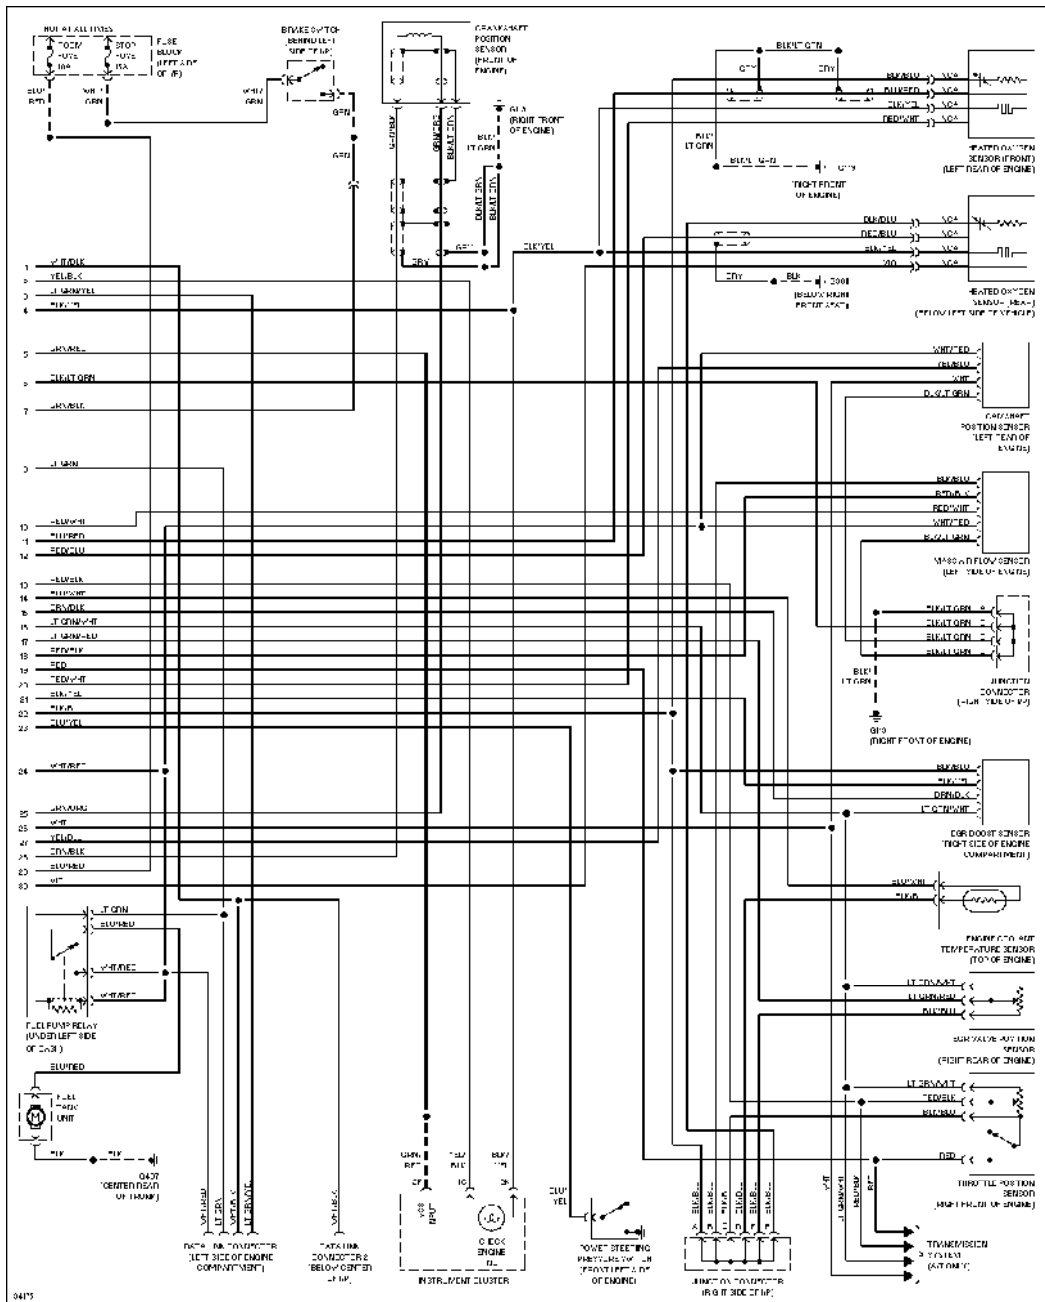

# SYSTEM WIRING DIAGRAMS

Article Text (p. 9)

1997 Mazda Miata

For Yorba Linda Miata

Copyright © 1998 Mitchell Repair Information Company, LLC

Saturday, May 10, 2003 11:55AM

1.8L, Engine Performance Circuits (2 of 2)