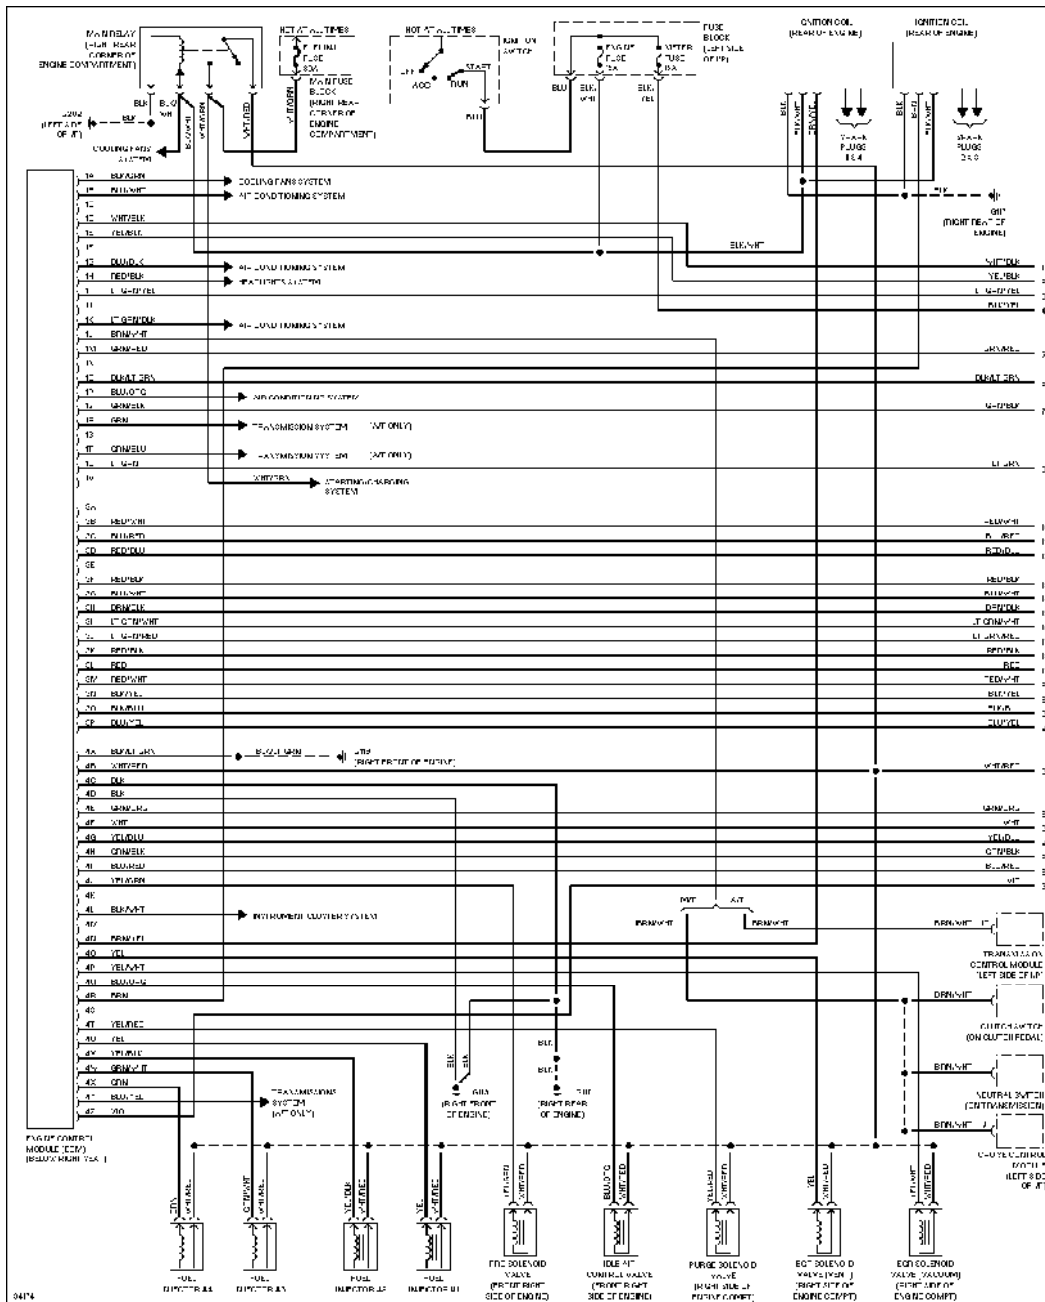

# SYSTEM WIRING DIAGRAMS

Article Text (p. 8)

1997 Mazda Miata

For Yorba Linda Miata

Copyright © 1998 Mitchell Repair Information Company, LLC

Saturday, May 10, 2003 11:55AM

1.8L, Engine Performance Circuits (1 of 2)