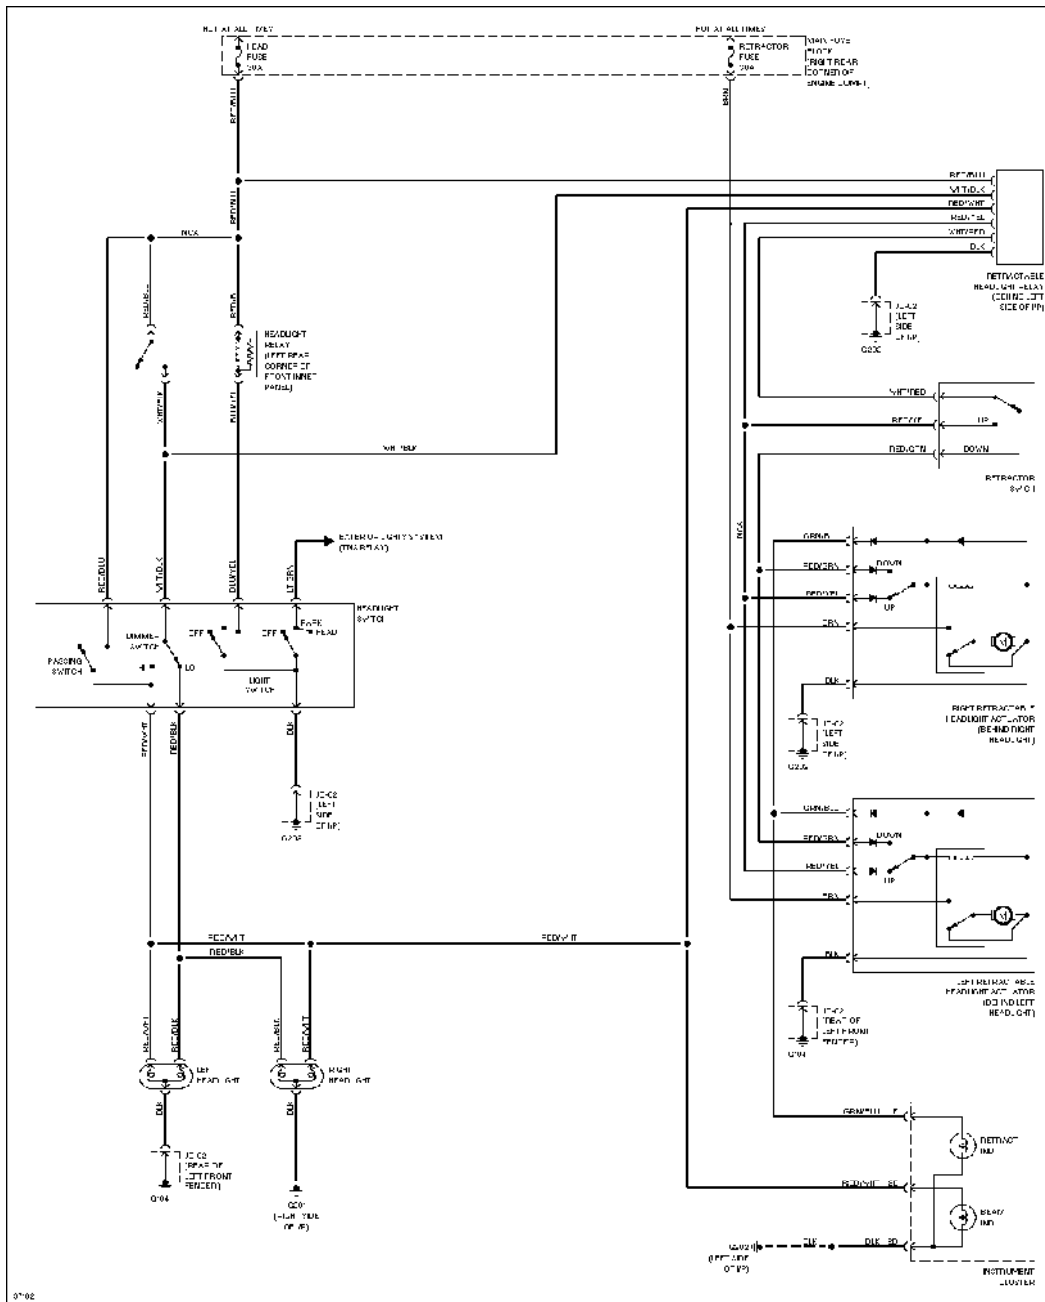

# SYSTEM WIRING DIAGRAMS

Article Text (p. 15)

1997 Mazda Miata

For Yorba Linda Miata

Copyright © 1998 Mitchell Repair Information Company, LLC

Saturday, May 10, 2003 11:55AM

Headlight Circuit, W/O DRL

**HORN**