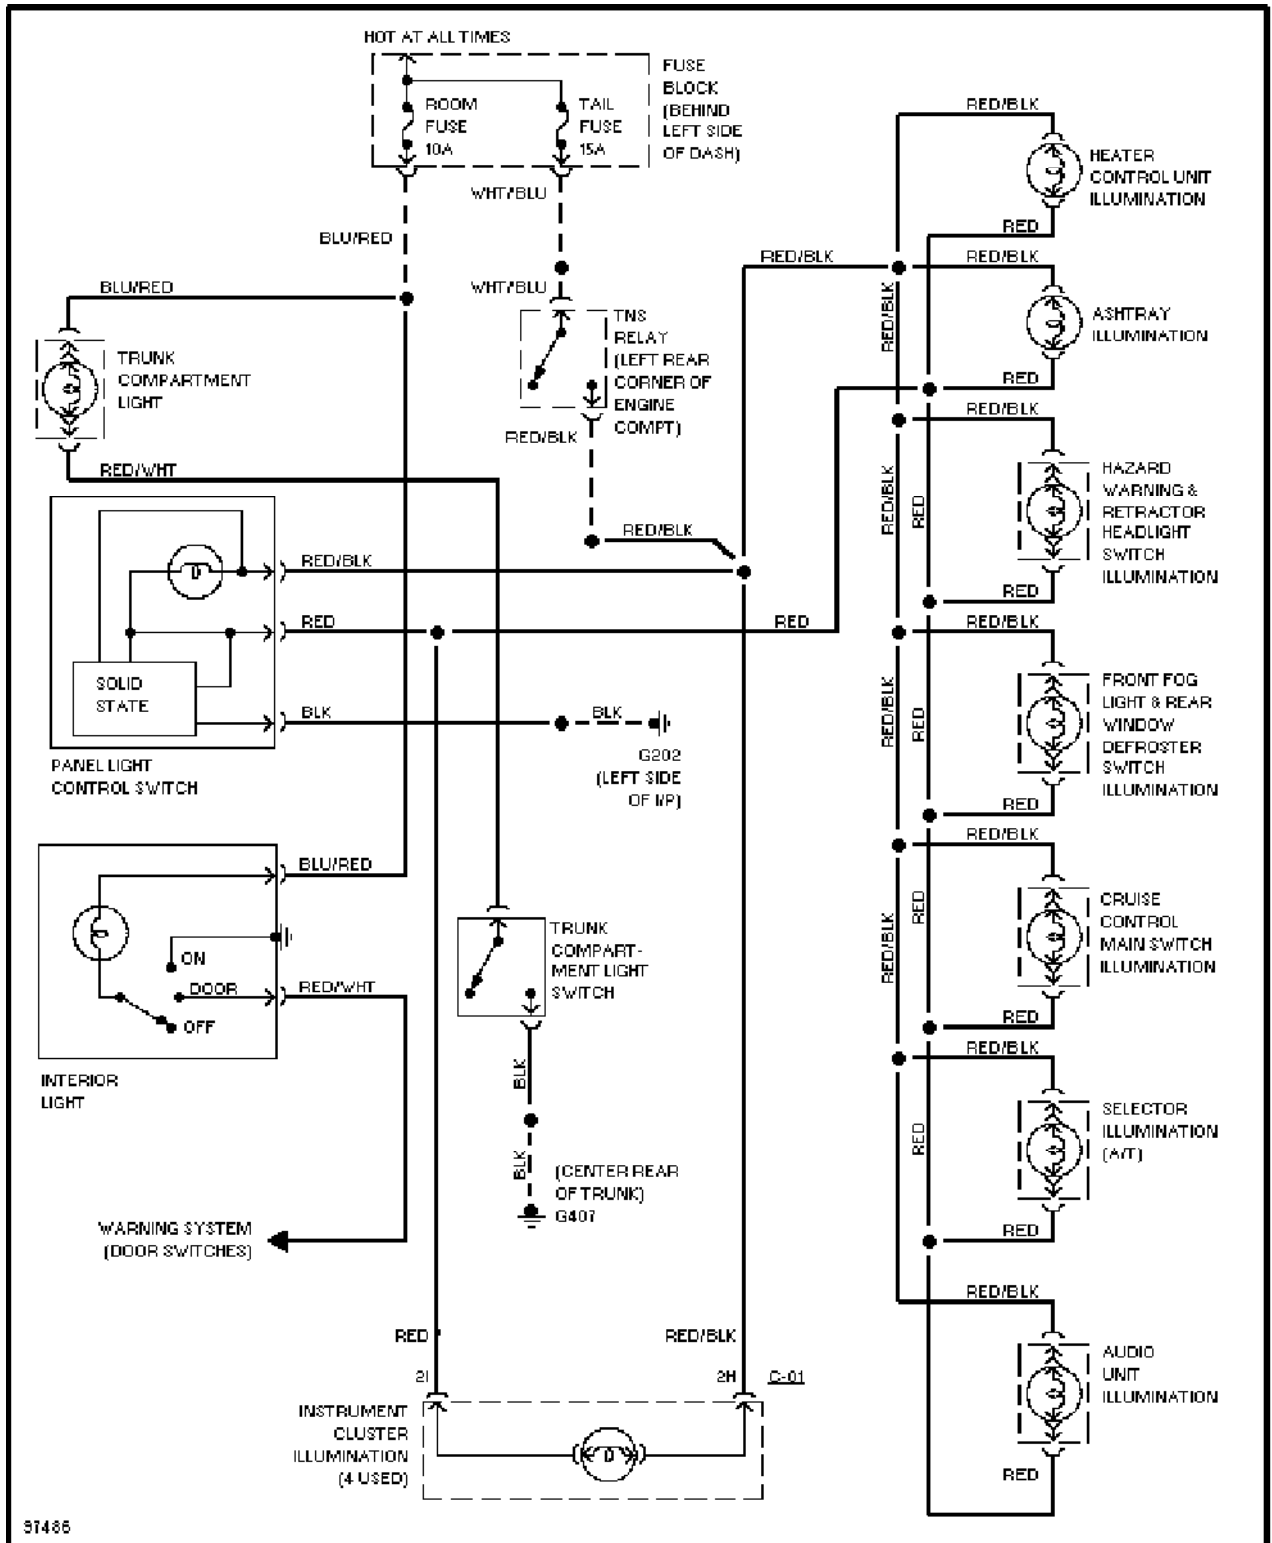

# SYSTEM WIRING DIAGRAMS

Article Text (p. 18)

1997 Mazda Miata

For Yorba Linda Miata

Copyright © 1998 Mitchell Repair Information Company, LLC

Saturday, May 10, 2003 11:55AM

Interior Light Circuit

## POWER ANTENNA