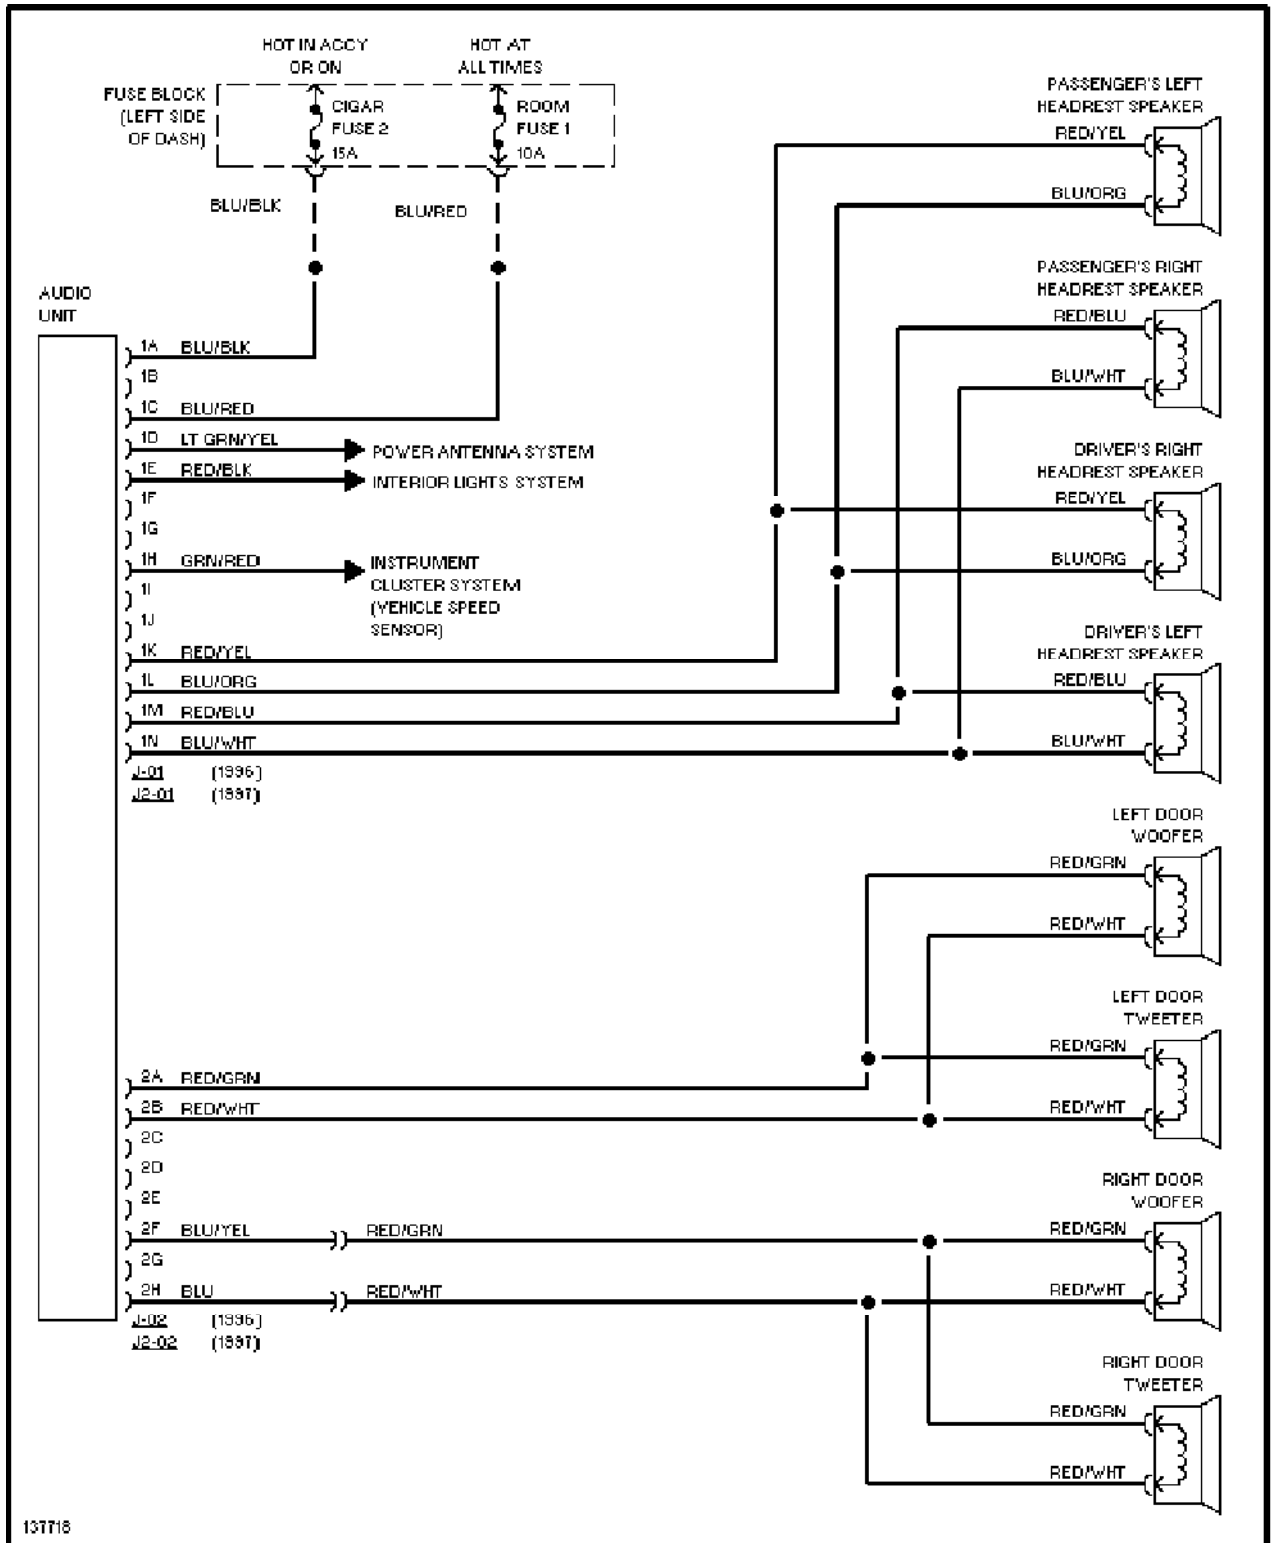

# SYSTEM WIRING DIAGRAMS

Article Text (p. 24)

1997 Mazda Miata

For Yorba Linda Miata

Copyright © 1998 Mitchell Repair Information Company, LLC

Saturday, May 10, 2003 11:55AM

Premium Sound Radio Circuit

## SHIFT INTERLOCKS