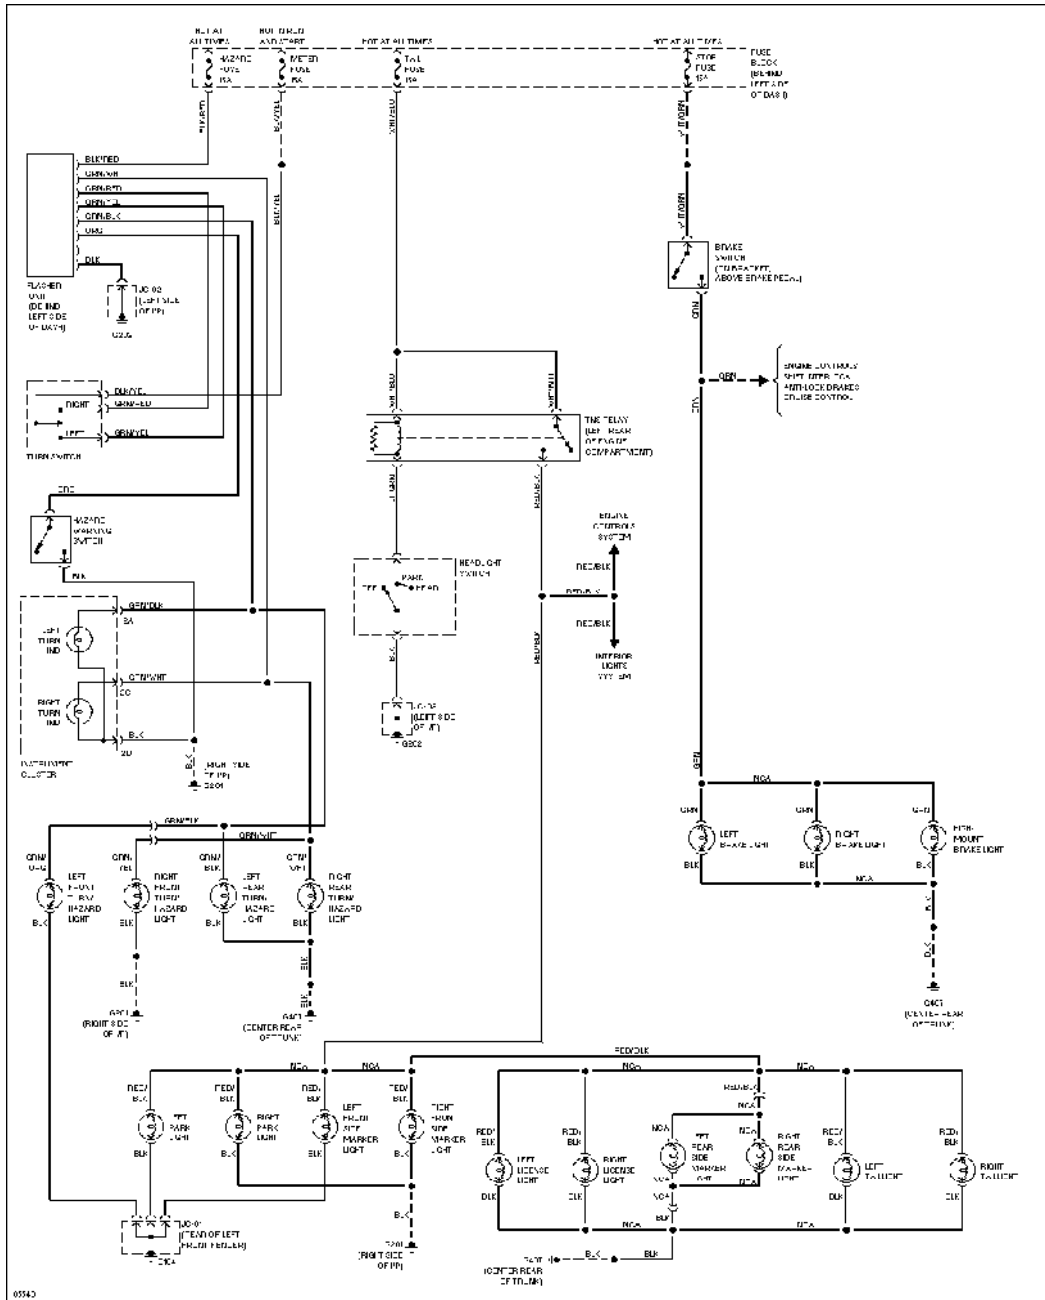

# SYSTEM WIRING DIAGRAMS

Article Text (p. 12)

1997 Mazda Miata

For Yorba Linda Miata

Copyright © 1998 Mitchell Repair Information Company, LLC

Saturday, May 10, 2003 11:55AM

Exterior Lamps Circuit, W/O DRL