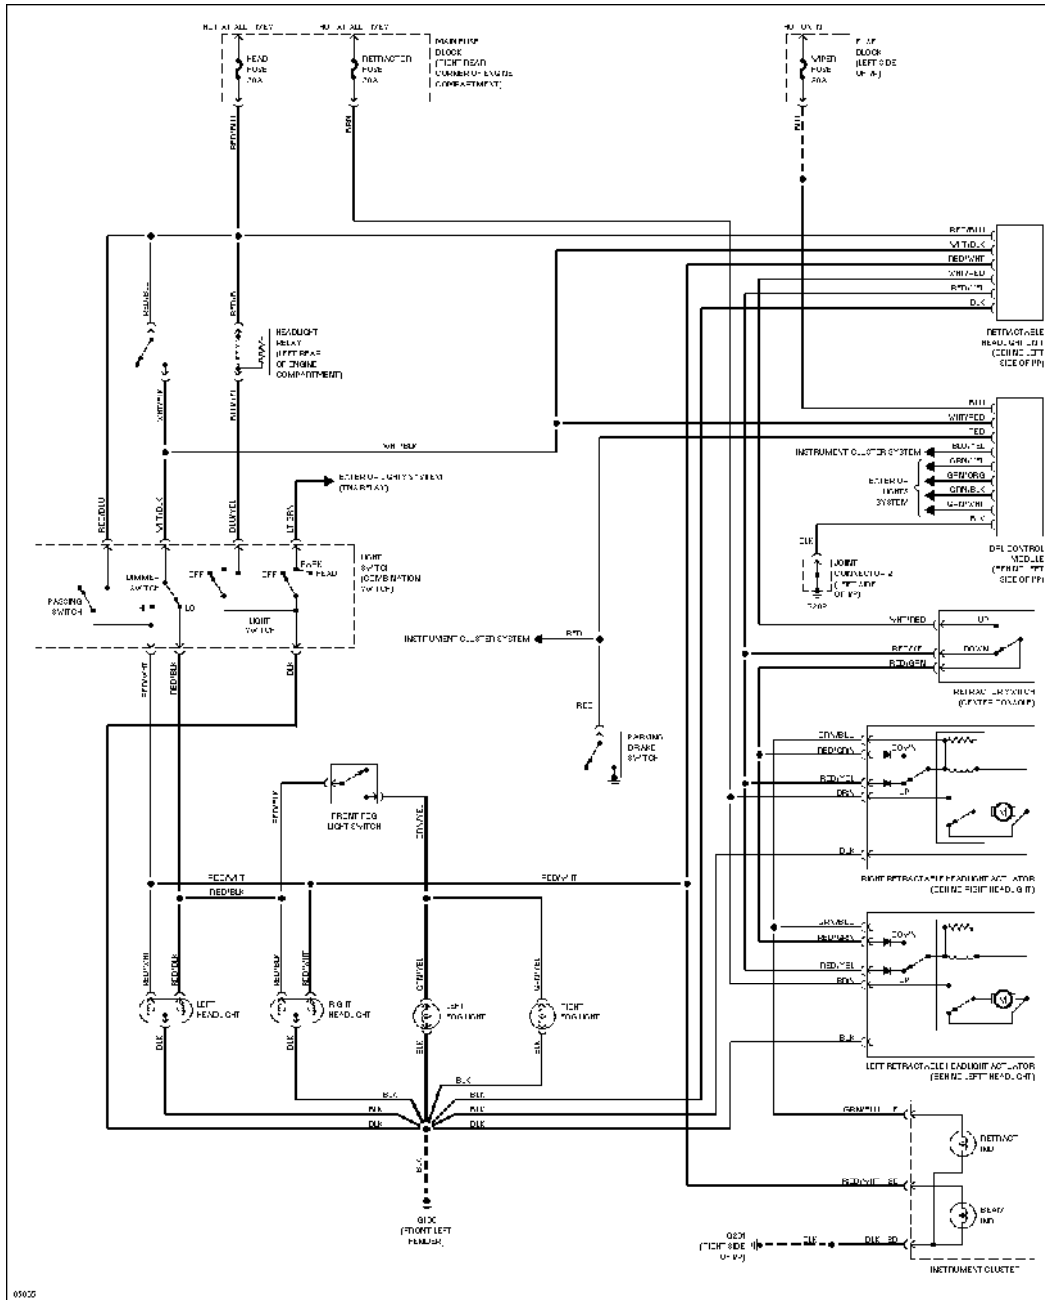

# SYSTEM WIRING DIAGRAMS

Article Text (p. 14)

1996 Mazda Miata

For Yorba Linda Miata

Copyright © 1998 Mitchell Repair Information Company, LLC

Saturday, May 10, 2003 11:30AM

Headlight Circuit, W/ DRL