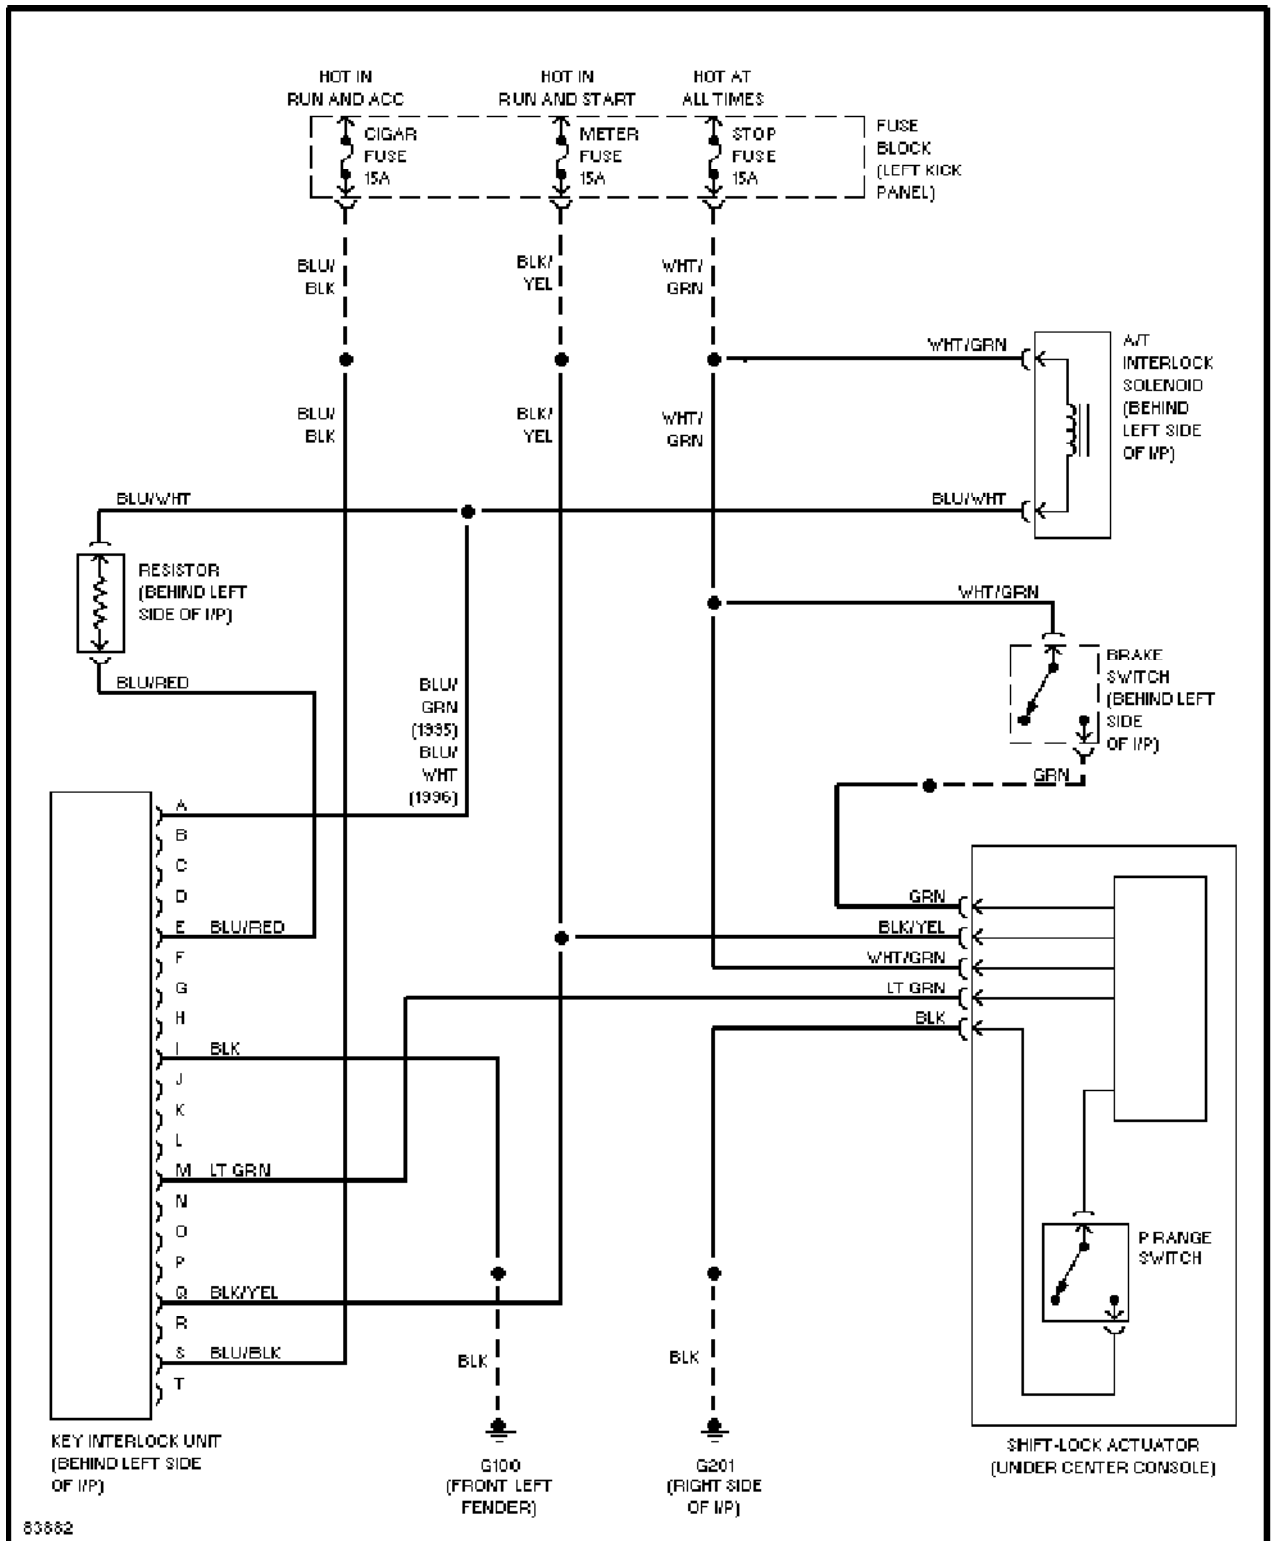

# SYSTEM WIRING DIAGRAMS

Article Text (p. 25)

1996 Mazda Miata

For Yorba Linda Miata

Copyright © 1998 Mitchell Repair Information Company, LLC

Saturday, May 10, 2003 11:30AM

Shift Interlock Circuit