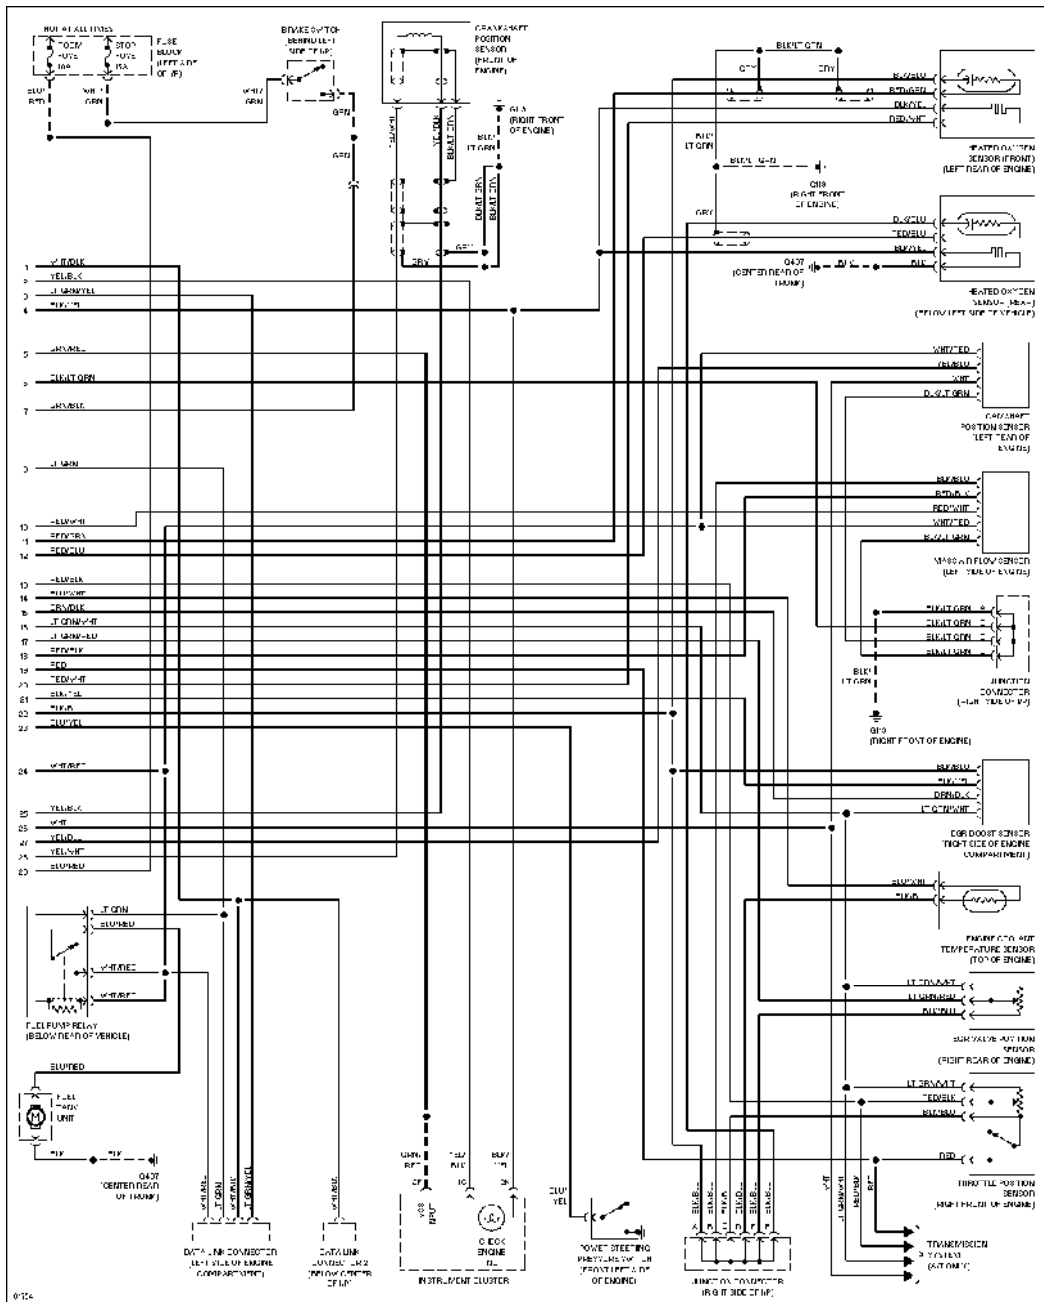

# SYSTEM WIRING DIAGRAMS

Article Text (p. 9)

1996 Mazda Miata

For Yorba Linda Miata

Copyright © 1998 Mitchell Repair Information Company, LLC

Saturday, May 10, 2003 11:30AM

1.8L, Engine Performance Circuits (2 of 2)