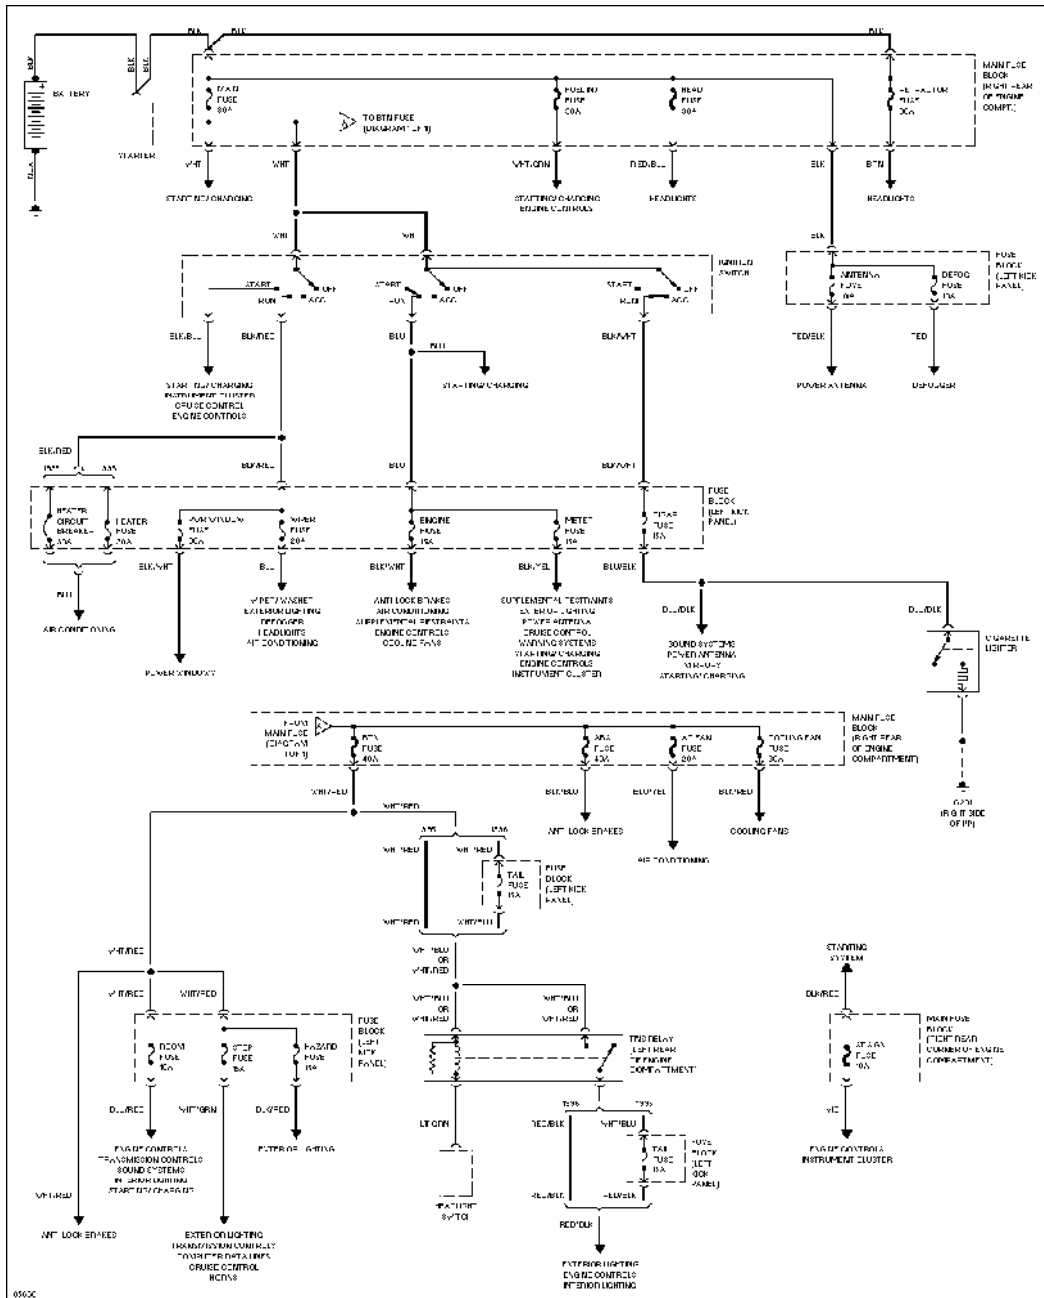

## POWER ANTENNA

# SYSTEM WIRING DIAGRAMS

Article Text (p. 19)

1996 Mazda Miata

For Yorba Linda Miata

Copyright © 1998 Mitchell Repair Information Company, LLC

Saturday, May 10, 2003 11:30AM

Power Antenna Circuit

**SYSTEM WIRING DIAGRAMS**  
**Article Text (p. 20)**  
**1996 Mazda Miata**  
**For Yorba Linda Miata**  
Copyright © 1998 Mitchell Repair Information Company, LLC  
Saturday, May 10, 2003 11:30AM

**POWER DISTRIBUTION**

Power Distribution Circuit

**POWER MIRRORS**