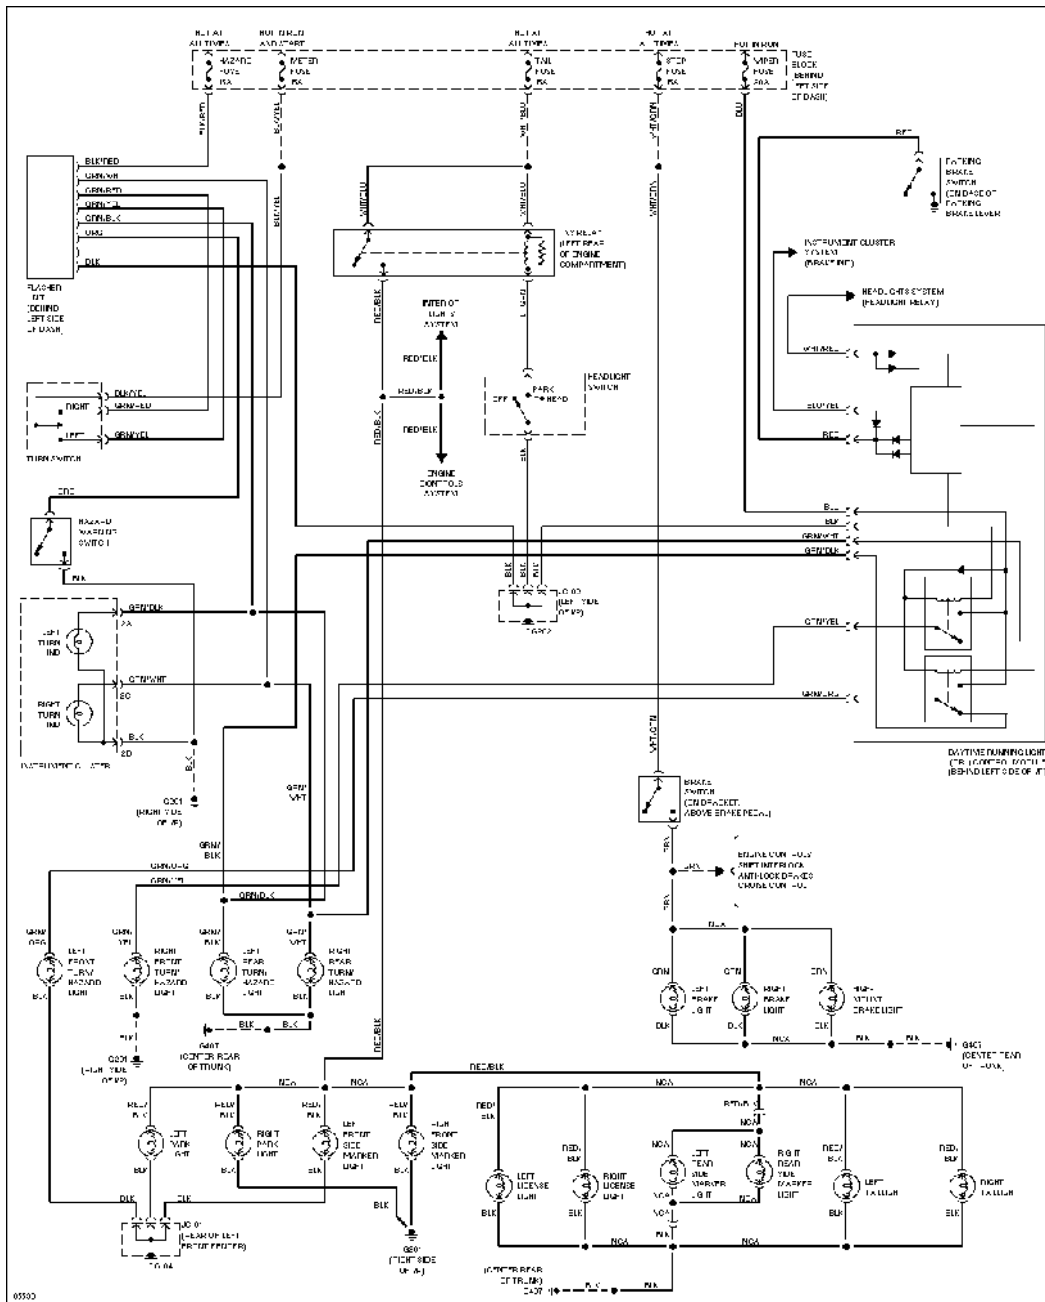

# SYSTEM WIRING DIAGRAMS

Article Text (p. 11)

1996 Mazda Miata

For Yorba Linda Miata

Copyright © 1998 Mitchell Repair Information Company, LLC

Saturday, May 10, 2003 11:30AM

Exterior Lamps Circuit, W/ DRL