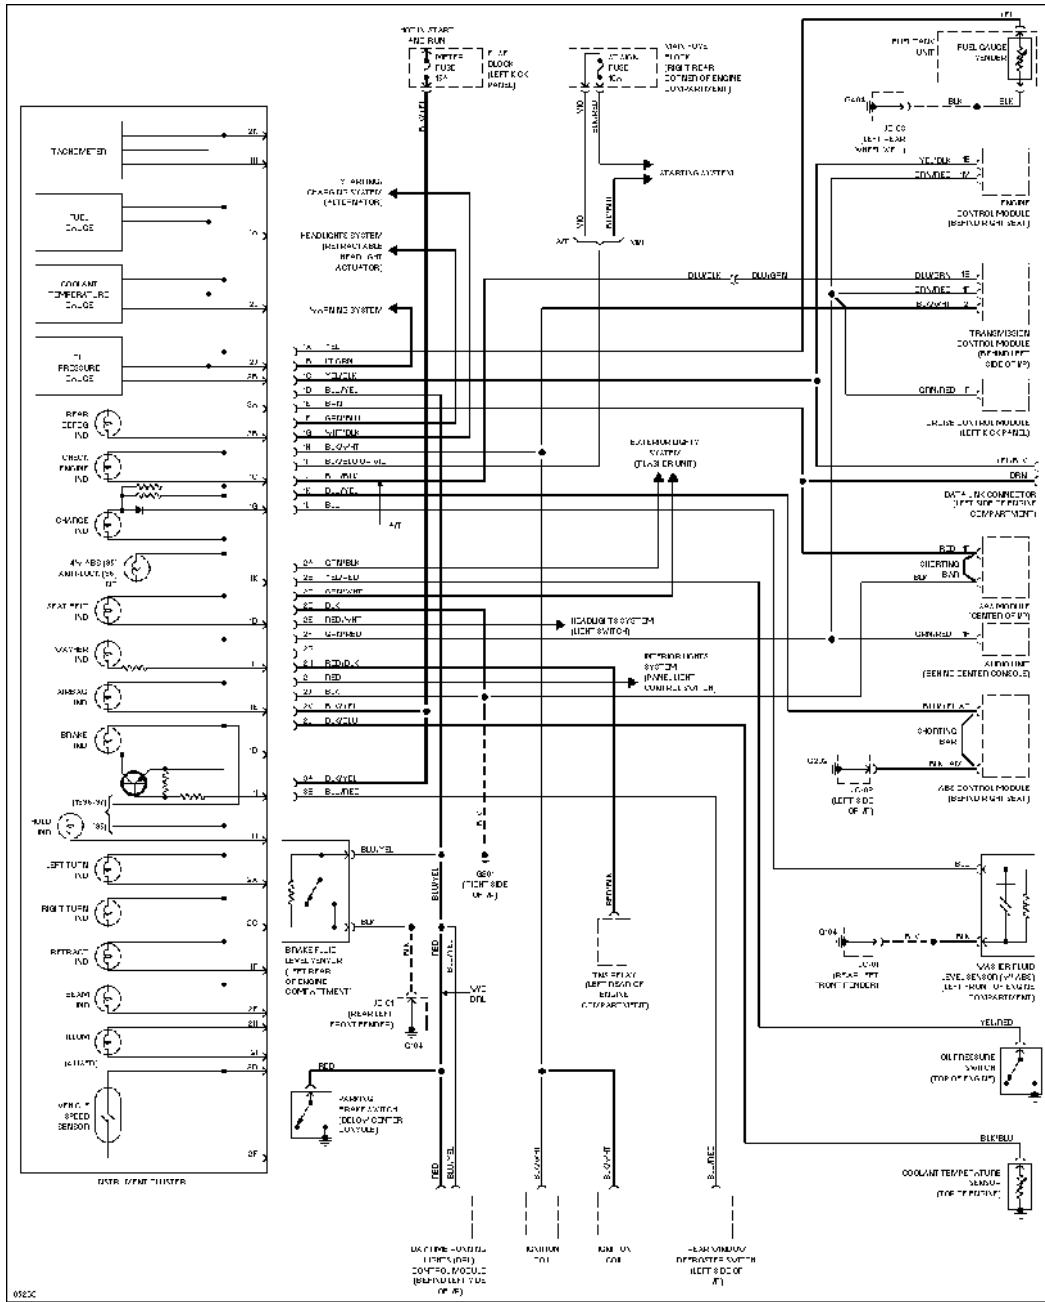

# SYSTEM WIRING DIAGRAMS

Article Text (p. 17)

1996 Mazda Miata

For Yorba Linda Miata

Copyright © 1998 Mitchell Repair Information Company, LLC

Saturday, May 10, 2003 11:30AM

Instrument Cluster Circuit