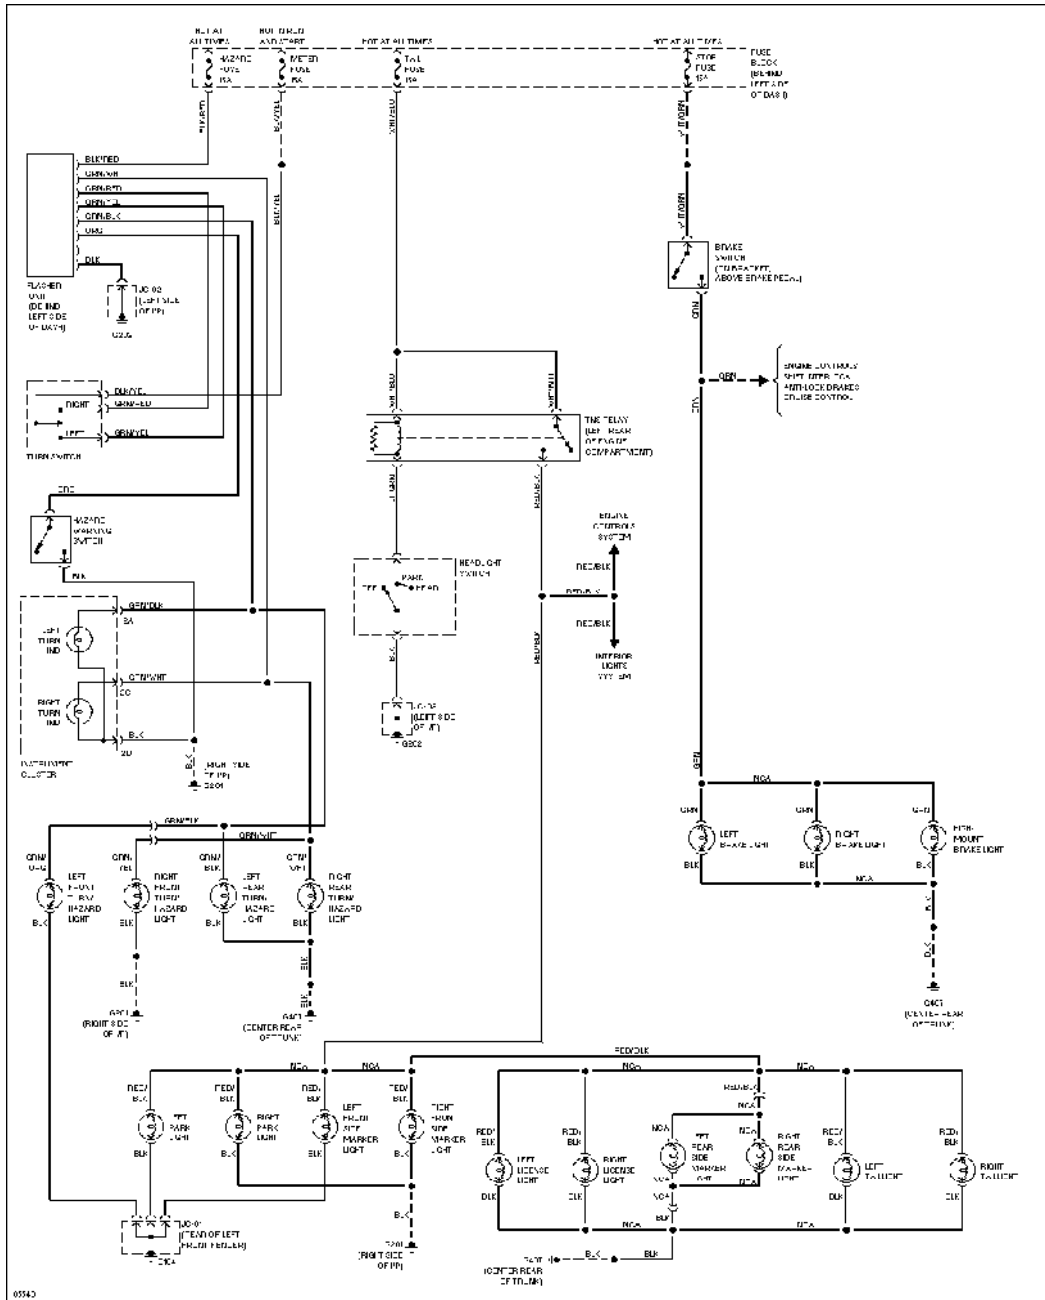

# SYSTEM WIRING DIAGRAMS

Article Text (p. 12)

1996 Mazda Miata

For Yorba Linda Miata

Copyright © 1998 Mitchell Repair Information Company, LLC

Saturday, May 10, 2003 11:30AM

Exterior Lamps Circuit, W/O DRL