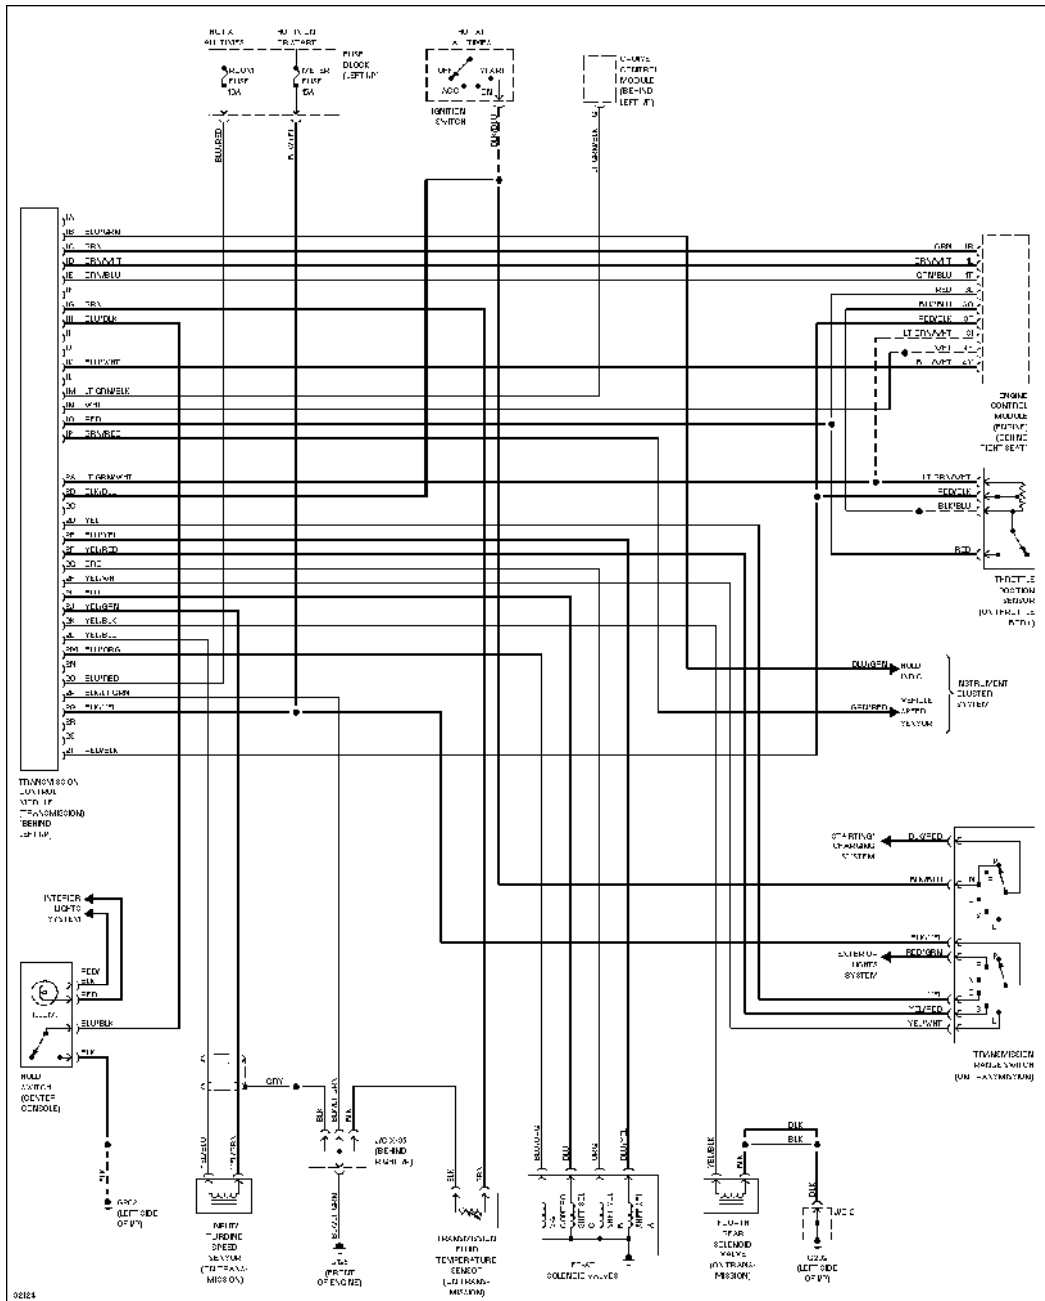

SYSTEM WIRING DIAGRAMS
Article Text (p. 30)
1996 Mazda Miata
For Yorba Linda Miata
Copyright © 1998 Mitchell Repair Information Company, LLC
Saturday, May 10, 2003 11:30AM

Transmission Circuit

WARNING SYSTEMS