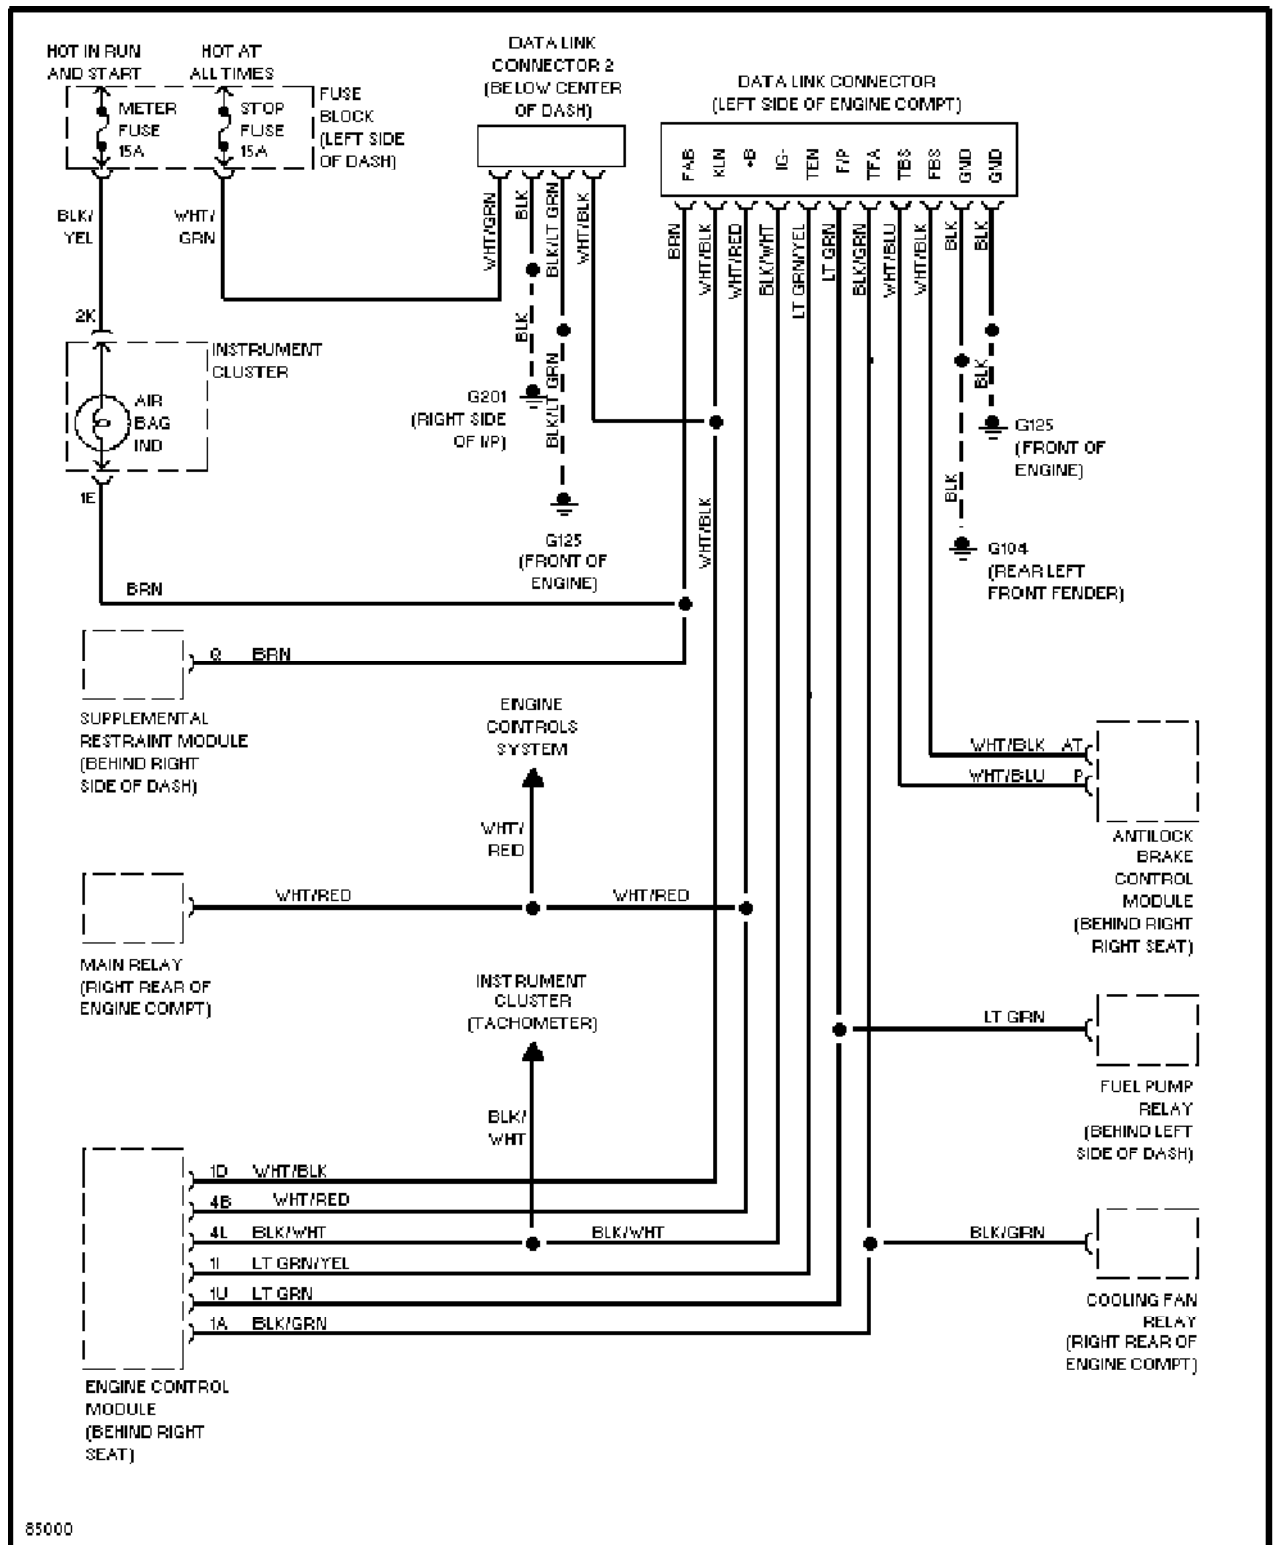

## COMPUTER DATA LINES

# SYSTEM WIRING DIAGRAMS

Article Text (p. 4)

1996 Mazda Miata

For Yorba Linda Miata

Copyright © 1998 Mitchell Repair Information Company, LLC

Saturday, May 10, 2003 11:30AM

85000

Data Link Connector Circuit