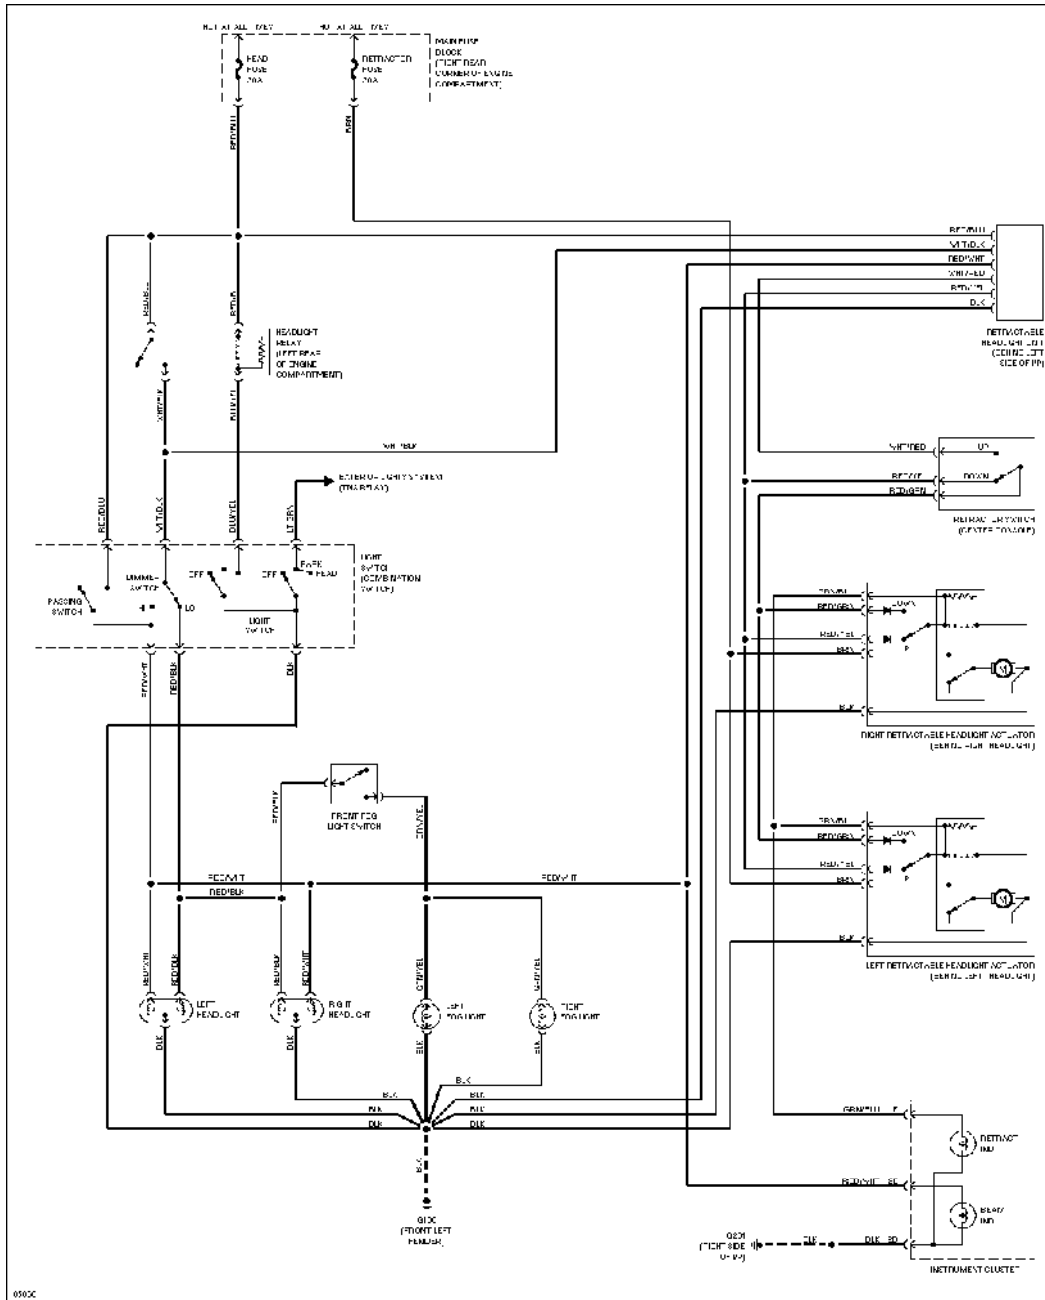

# SYSTEM WIRING DIAGRAMS

Article Text (p. 15)

1996 Mazda Miata

For Yorba Linda Miata

Copyright © 1998 Mitchell Repair Information Company, LLC

Saturday, May 10, 2003 11:30AM

Headlight Circuit, W/O DRL

**HORN**