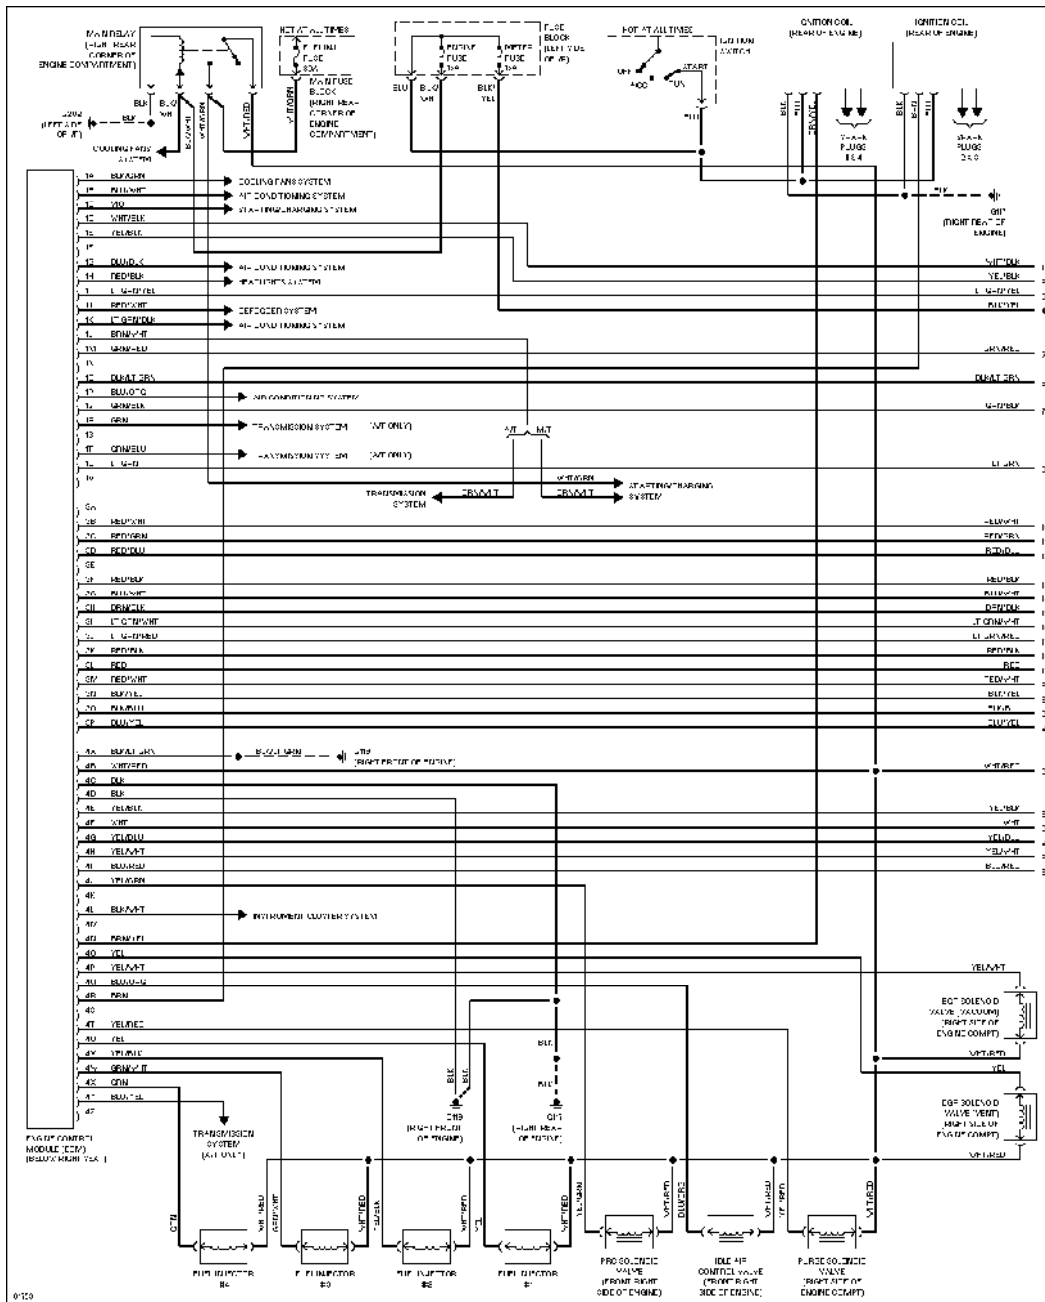

# SYSTEM WIRING DIAGRAMS

Article Text (p. 8)

1996 Mazda Miata

For Yorba Linda Miata

Copyright © 1998 Mitchell Repair Information Company, LLC

Saturday, May 10, 2003 11:30AM

1.8L, Engine Performance Circuits (1 of 2)