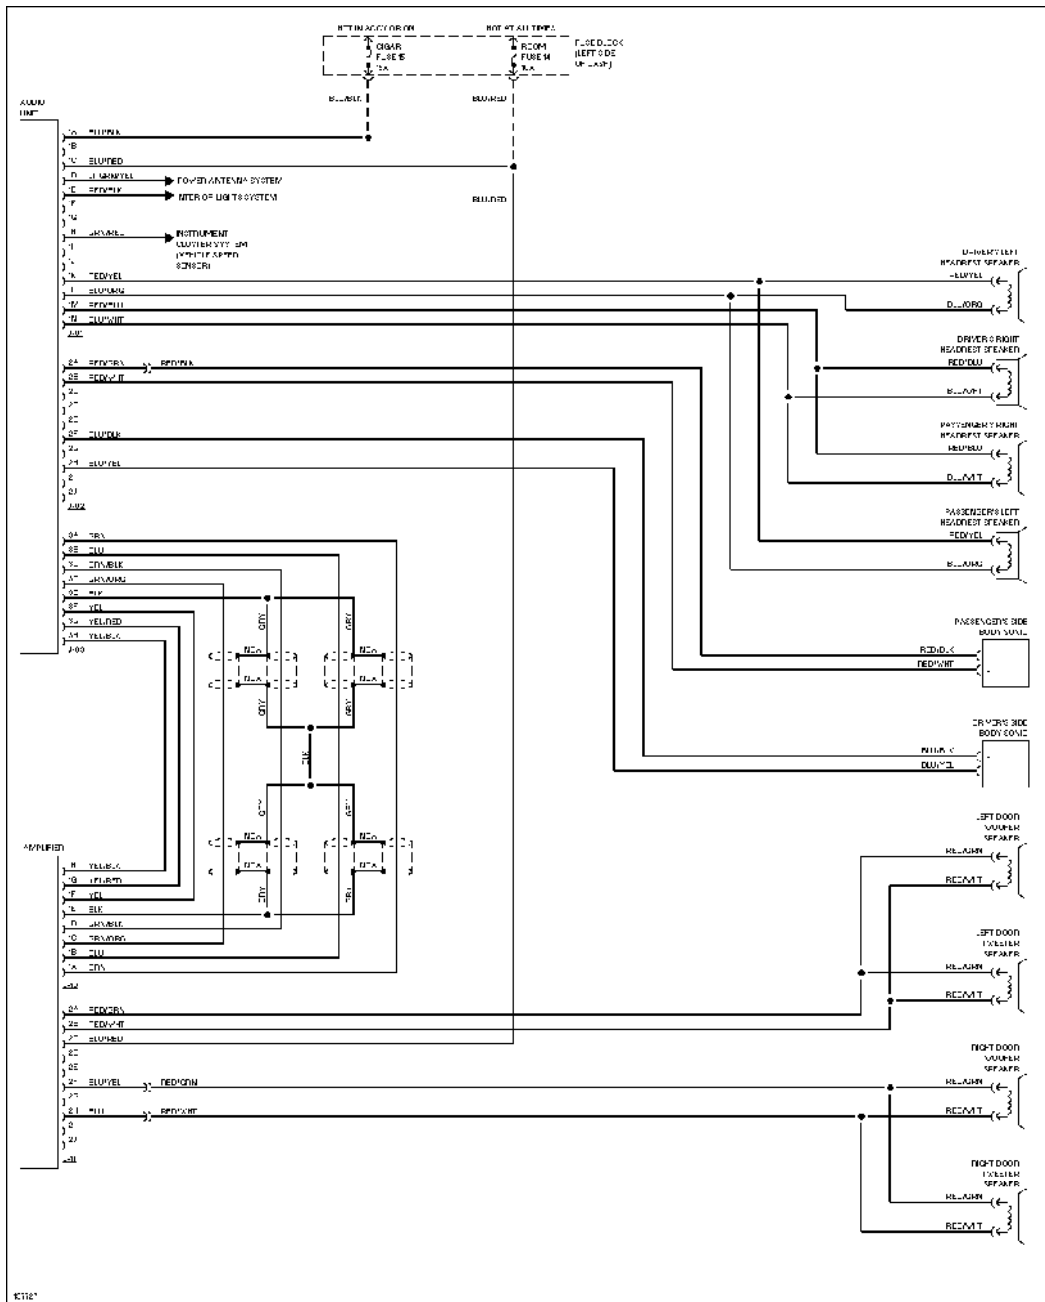

# SYSTEM WIRING DIAGRAMS

Article Text (p. 24)

1995 Mazda Miata

For Yorba Linda Miata

Copyright © 1998 Mitchell Repair Information Company, LLC

Saturday, May 10, 2003 11:29AM

Premium Sound Radio Circuit

## SHIFT INTERLOCKS