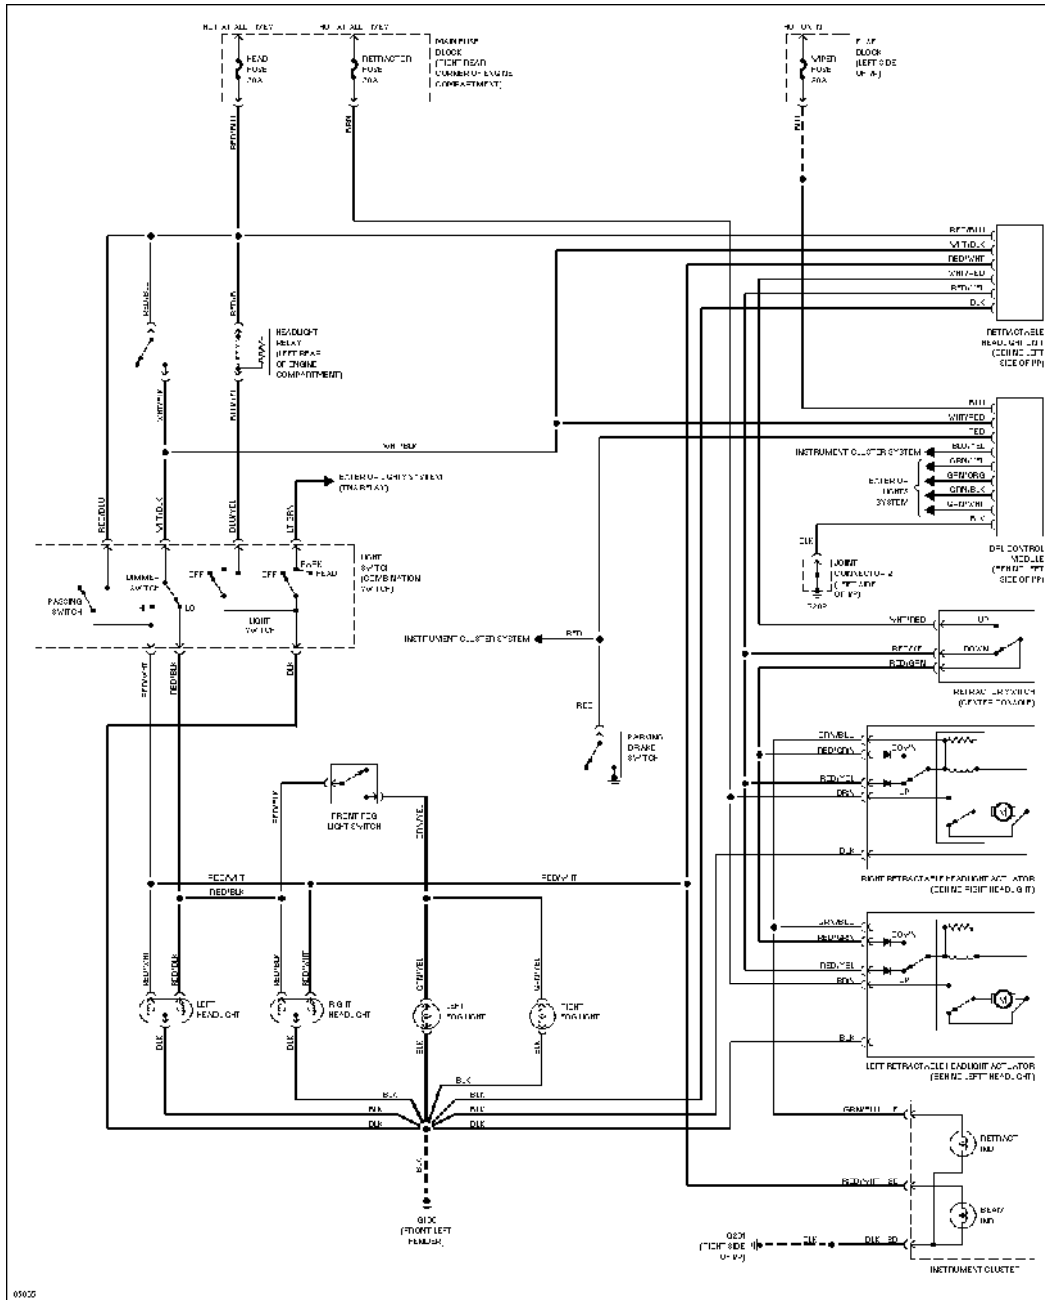

# SYSTEM WIRING DIAGRAMS

Article Text (p. 14)

1995 Mazda Miata

For Yorba Linda Miata

Copyright © 1998 Mitchell Repair Information Company, LLC

Saturday, May 10, 2003 11:29AM

Headlight Circuit, W/ DRL