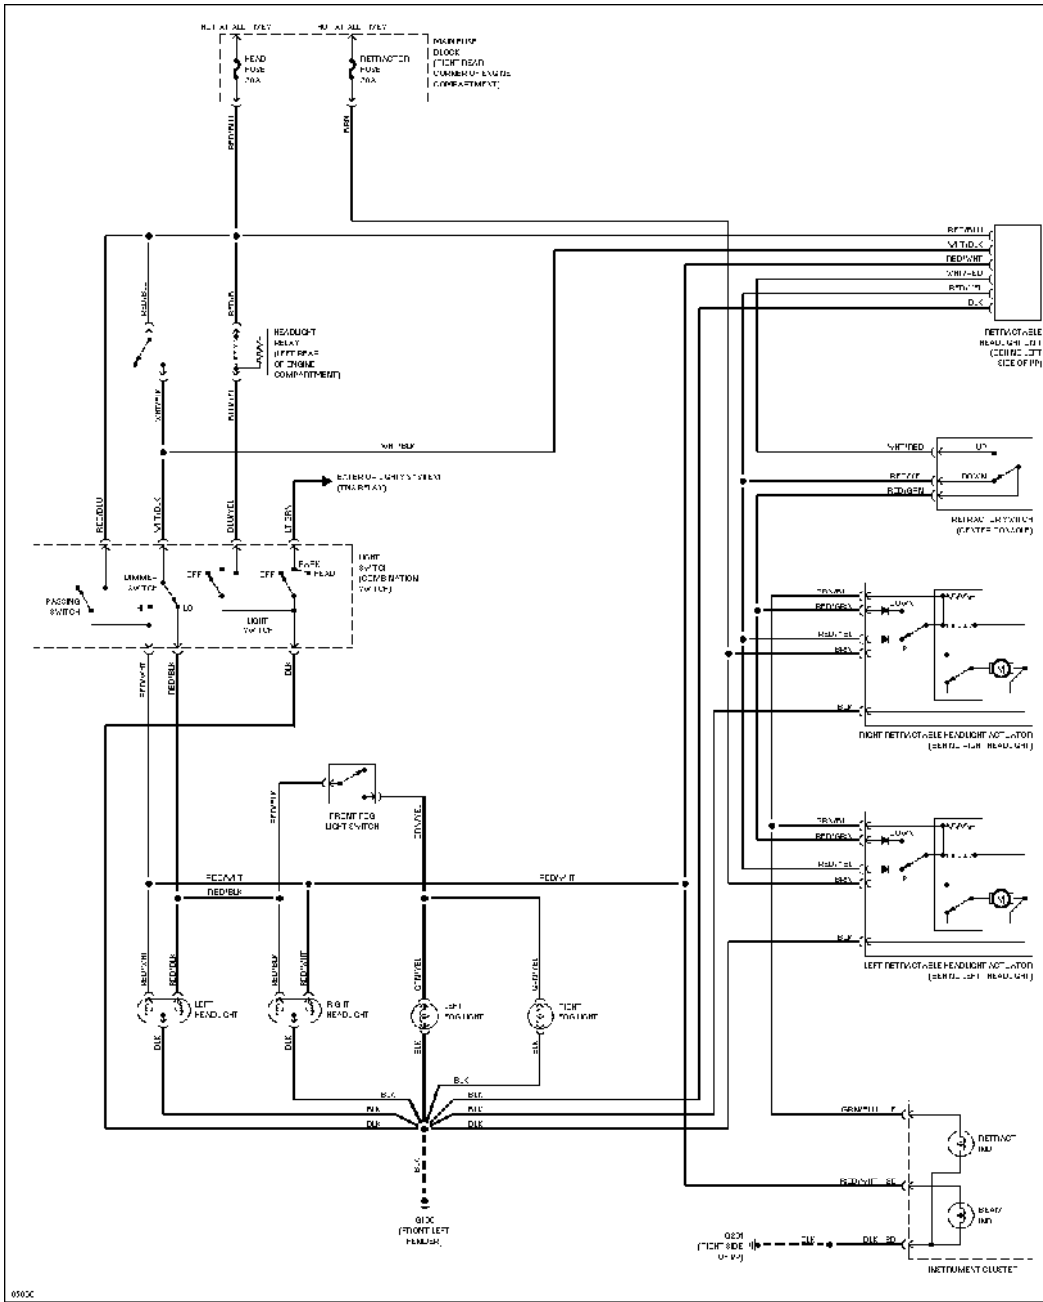

# SYSTEM WIRING DIAGRAMS

Article Text (p. 15)

1995 Mazda Miata

For Yorba Linda Miata

Copyright © 1998 Mitchell Repair Information Company, LLC

Saturday, May 10, 2003 11:29AM

Headlight Circuit, W/O DRL

**HORN**