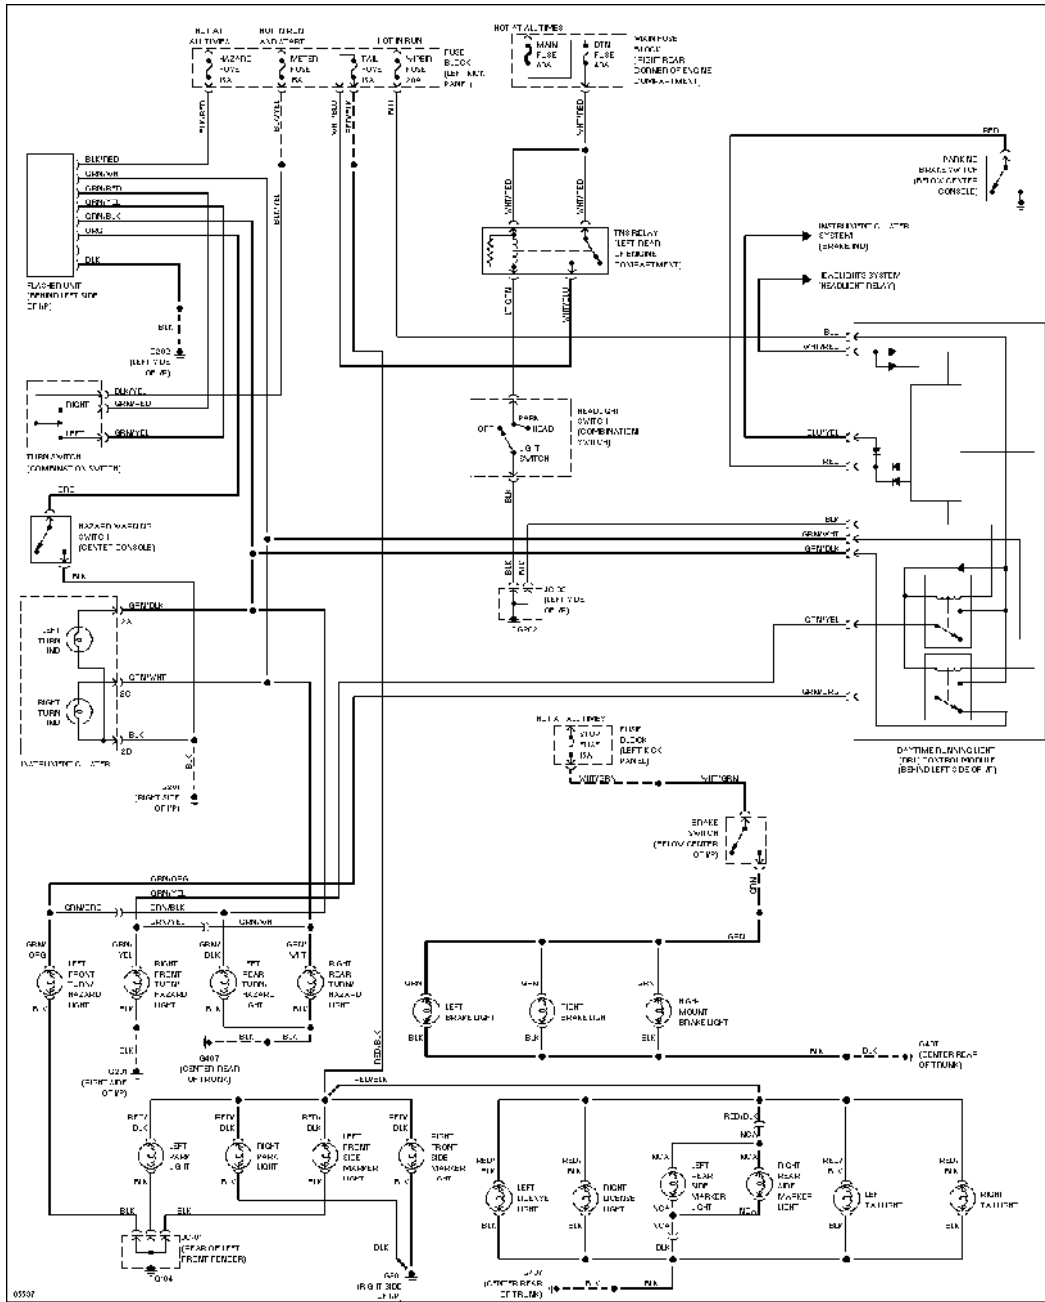

# SYSTEM WIRING DIAGRAMS

Article Text (p. 11)

1995 Mazda Miata

For Yorba Linda Miata

Copyright © 1998 Mitchell Repair Information Company, LLC

Saturday, May 10, 2003 11:29AM

Exterior Lamps Circuit, W/ DRL