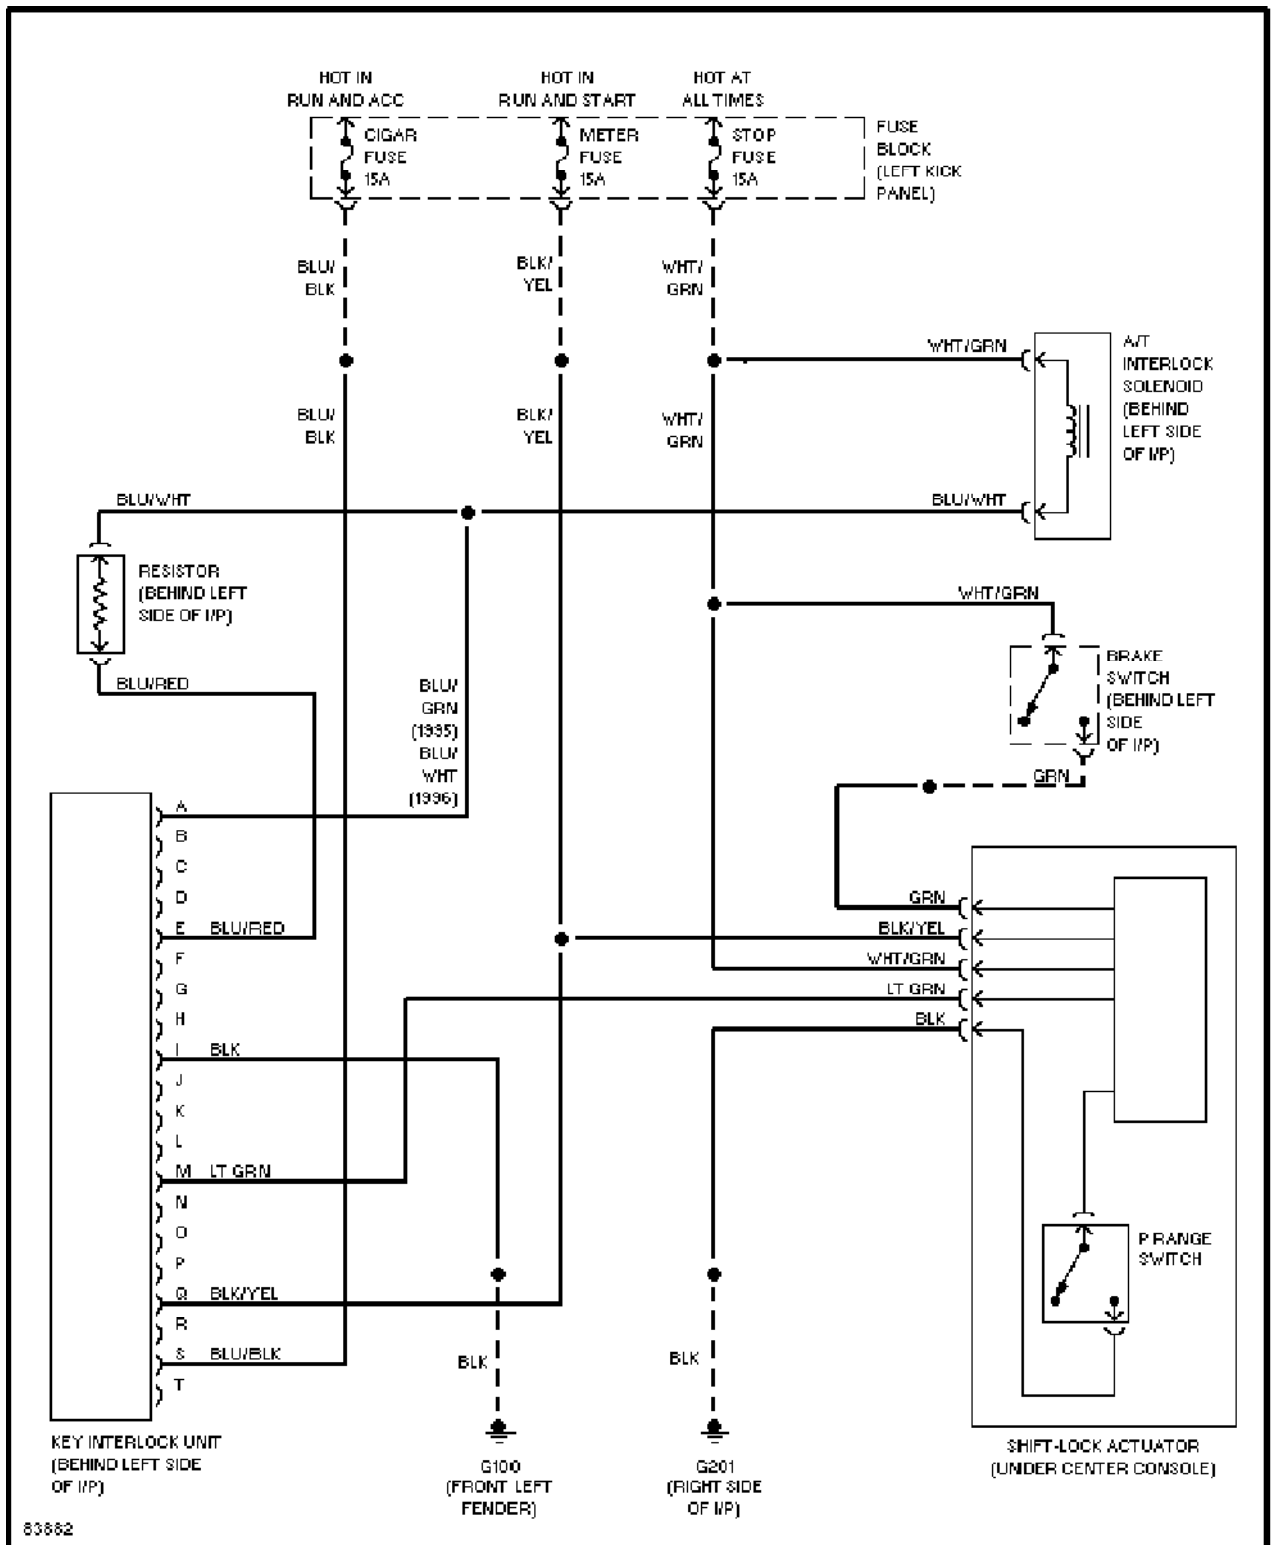

# SYSTEM WIRING DIAGRAMS

Article Text (p. 25)

1995 Mazda Miata

For Yorba Linda Miata

Copyright © 1998 Mitchell Repair Information Company, LLC

Saturday, May 10, 2003 11:29AM

Shift Interlock Circuit

STARTING/CHARGING