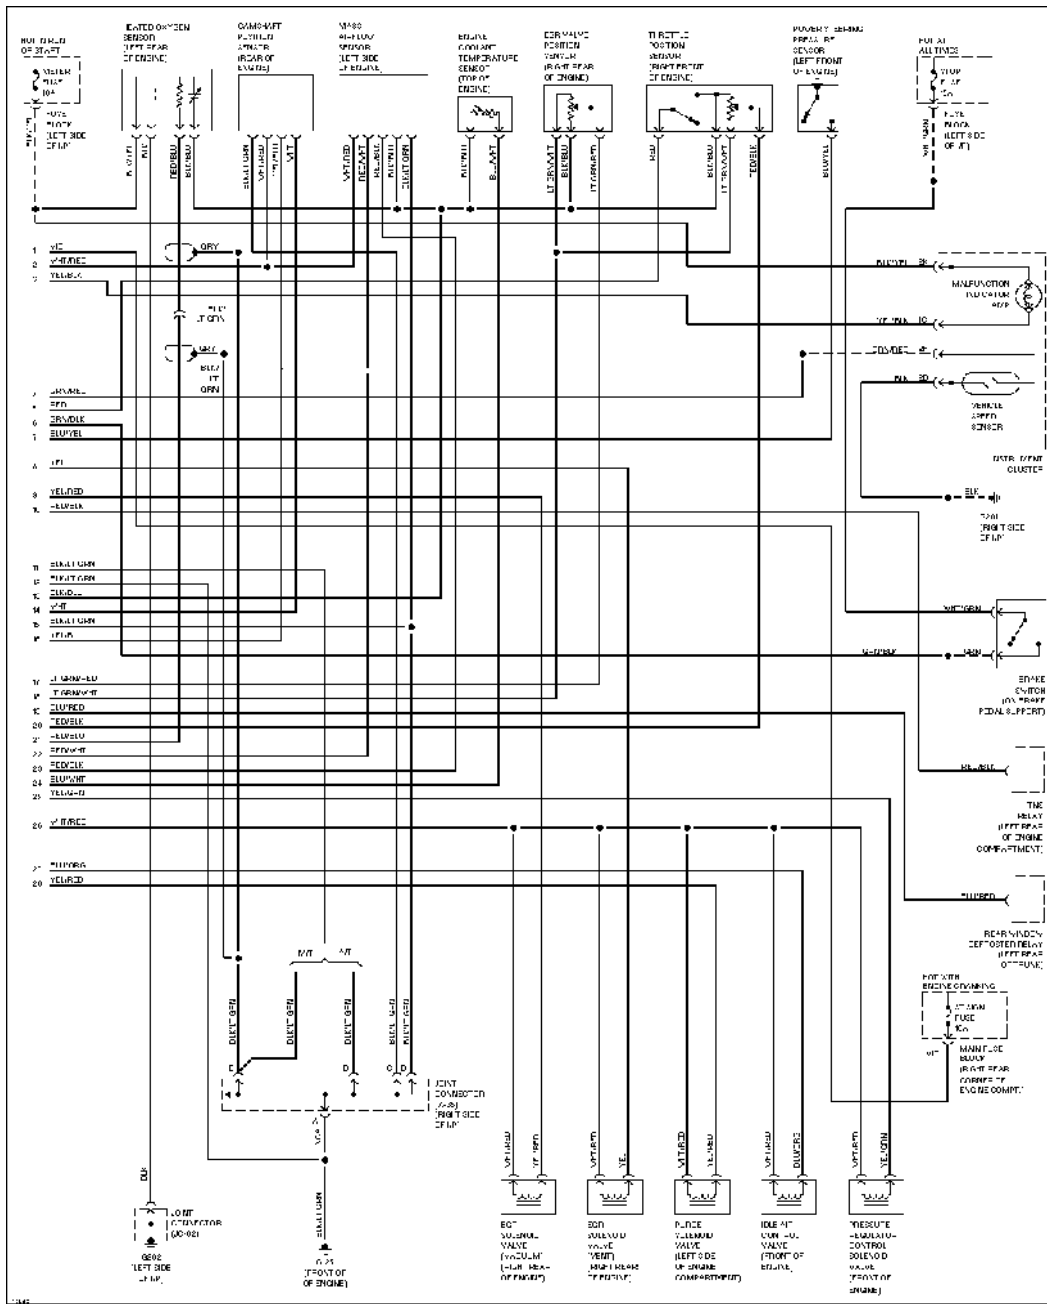

# SYSTEM WIRING DIAGRAMS

Article Text (p. 9)

1995 Mazda Miata

For Yorba Linda Miata

Copyright © 1998 Mitchell Repair Information Company, LLC

Saturday, May 10, 2003 11:29AM

1.8L, Engine Performance Circuits (2 of 2)