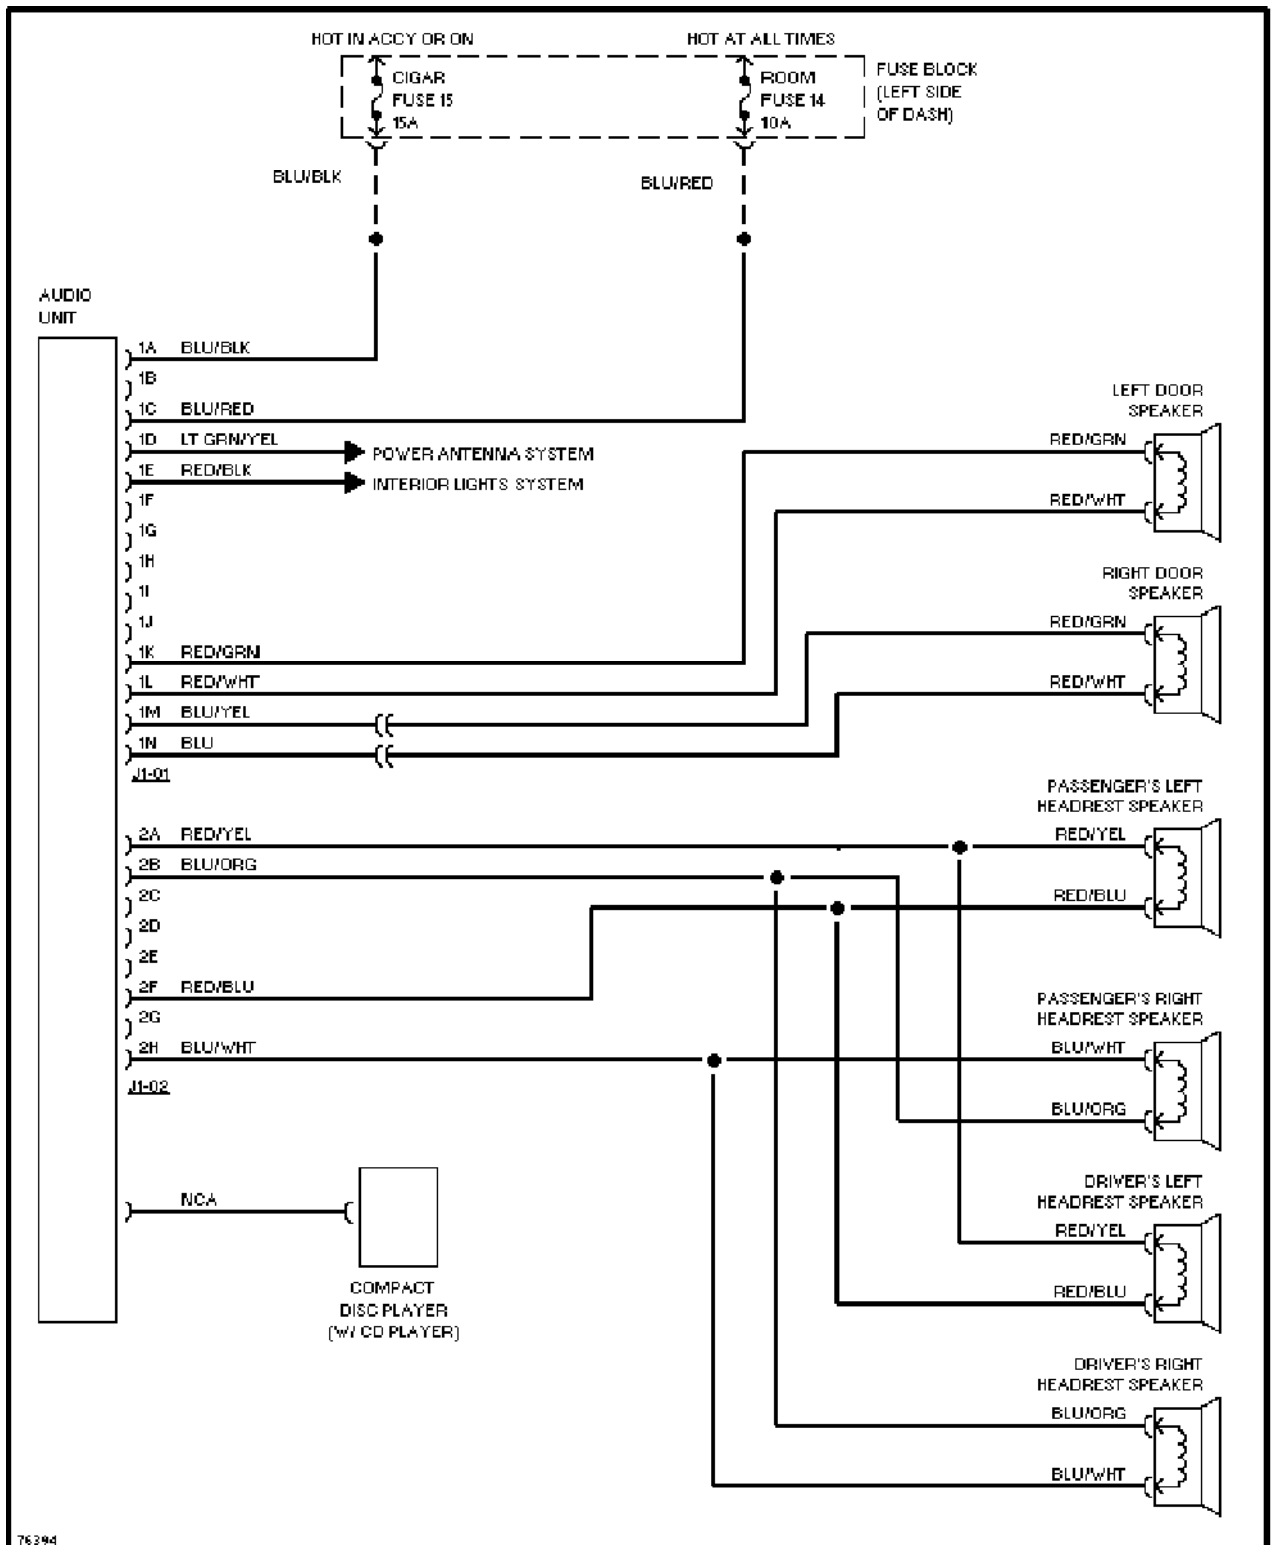

Saturday, May 10, 2003 11:22AM

POWER WINDOWS

Power Window Circuit

RADIO

SYSTEM WIRING DIAGRAMS

Article Text (p. 8)

1993 Mazda Miata

For Yorba Linda Miata

Copyright © 1998 Mitchell Repair Information Company, LLC

Saturday, May 10, 2003 11:22AM

Radio Circuits, W/O Auto Level Controller

STARTING/CHARGING

SYSTEM WIRING DIAGRAMS

Article Text (p. 9)

1993 Mazda Miata