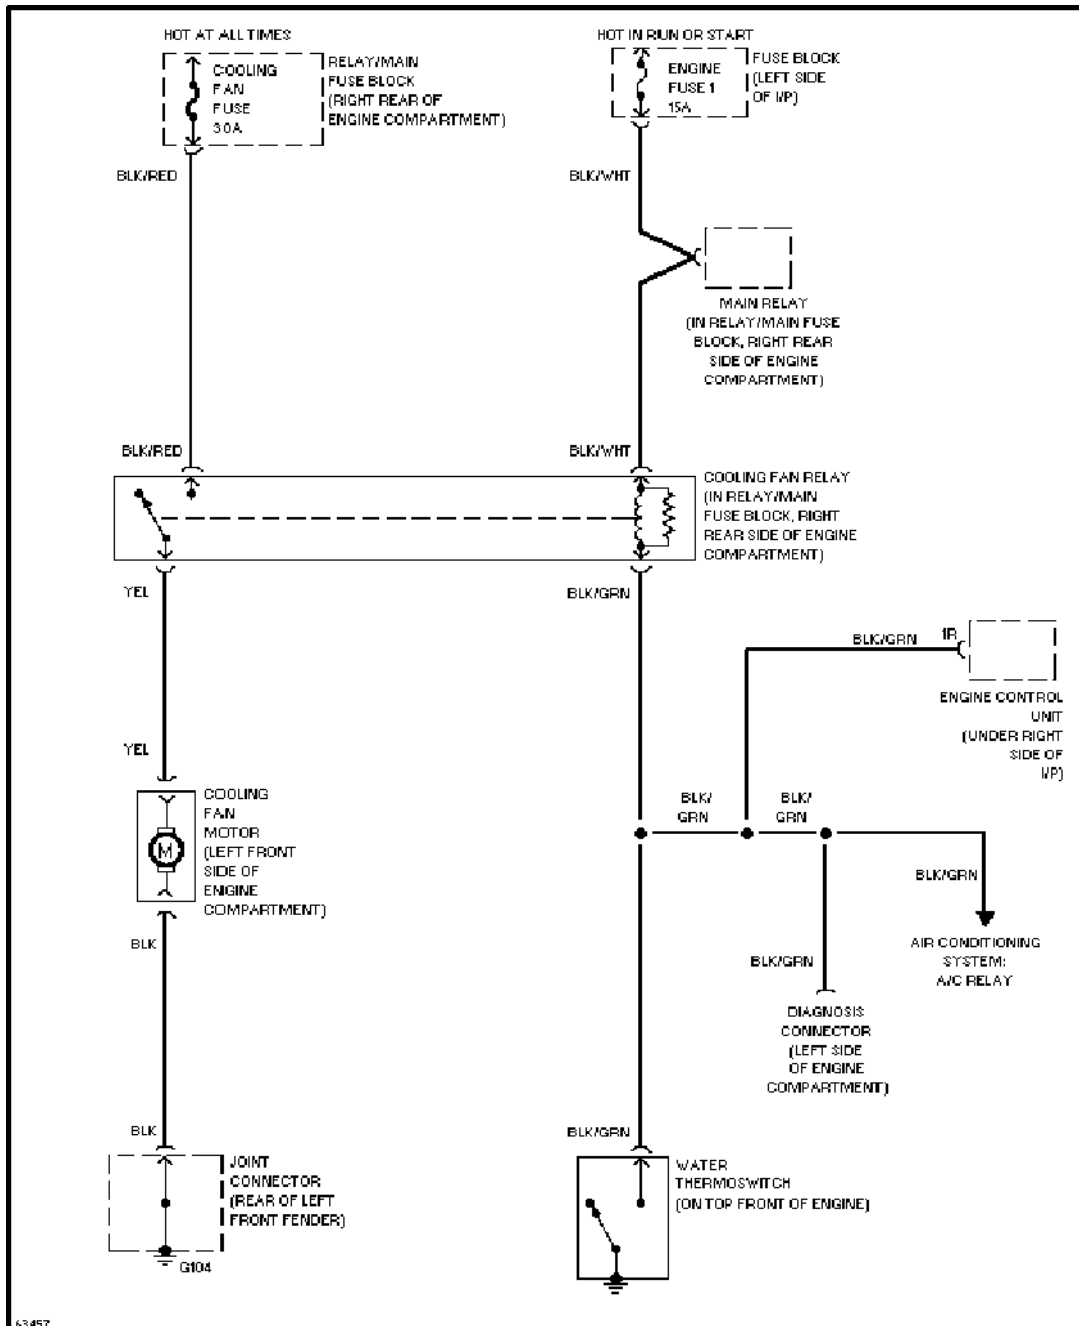

SYSTEM WIRING DIAGRAMS

Article Text

1993 Mazda Miata

For Yorba Linda Miata

Copyright © 1998 Mitchell Repair Information Company, LLC

Saturday, May 10, 2003 11:22AM

ARTICLE BEGINNING

1993 System Wiring Diagrams

Mazda - Miata

COOLING FAN

Cooling Fan Circuit