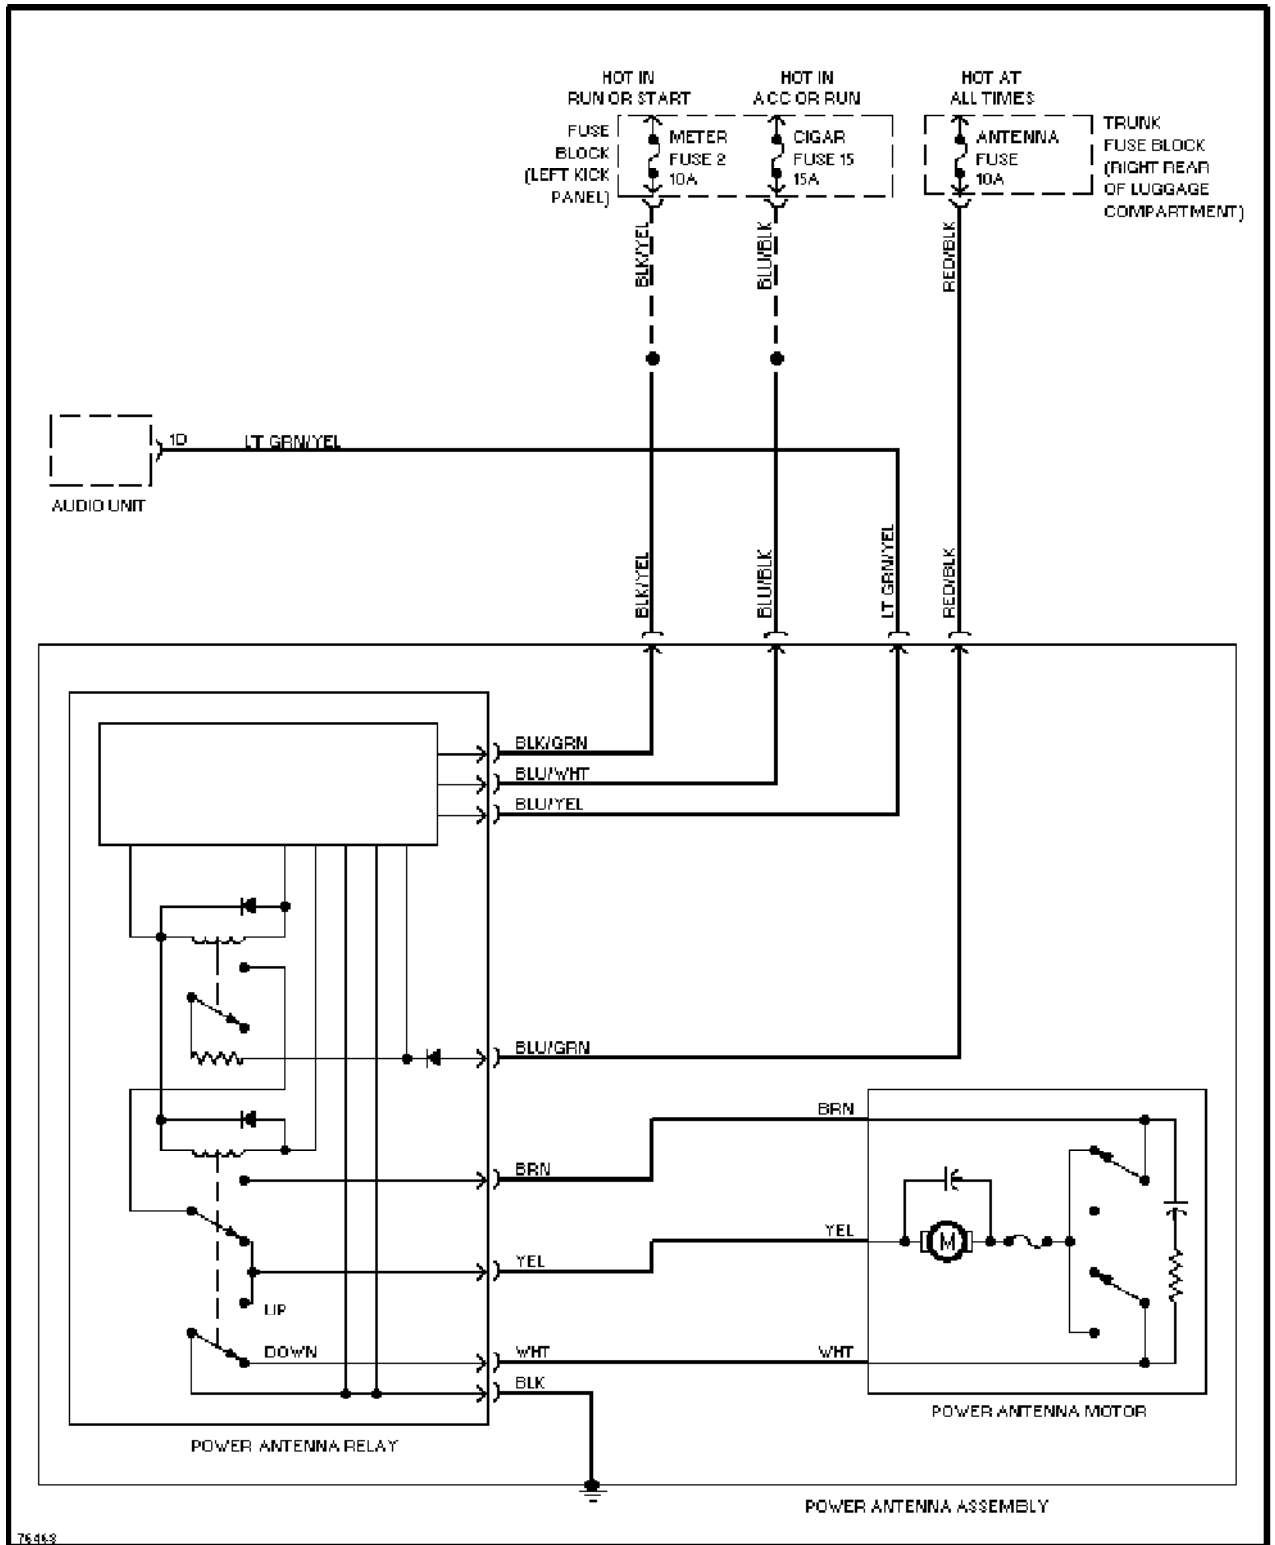

SYSTEM WIRING DIAGRAMS

Article Text (p. 4)

1993 Mazda Miata

For Yorba Linda Miata

Copyright © 1998 Mitchell Repair Information Company, LLC

Saturday, May 10, 2003 11:22AM

Power Antenna Circuit

POWER MIRRORS