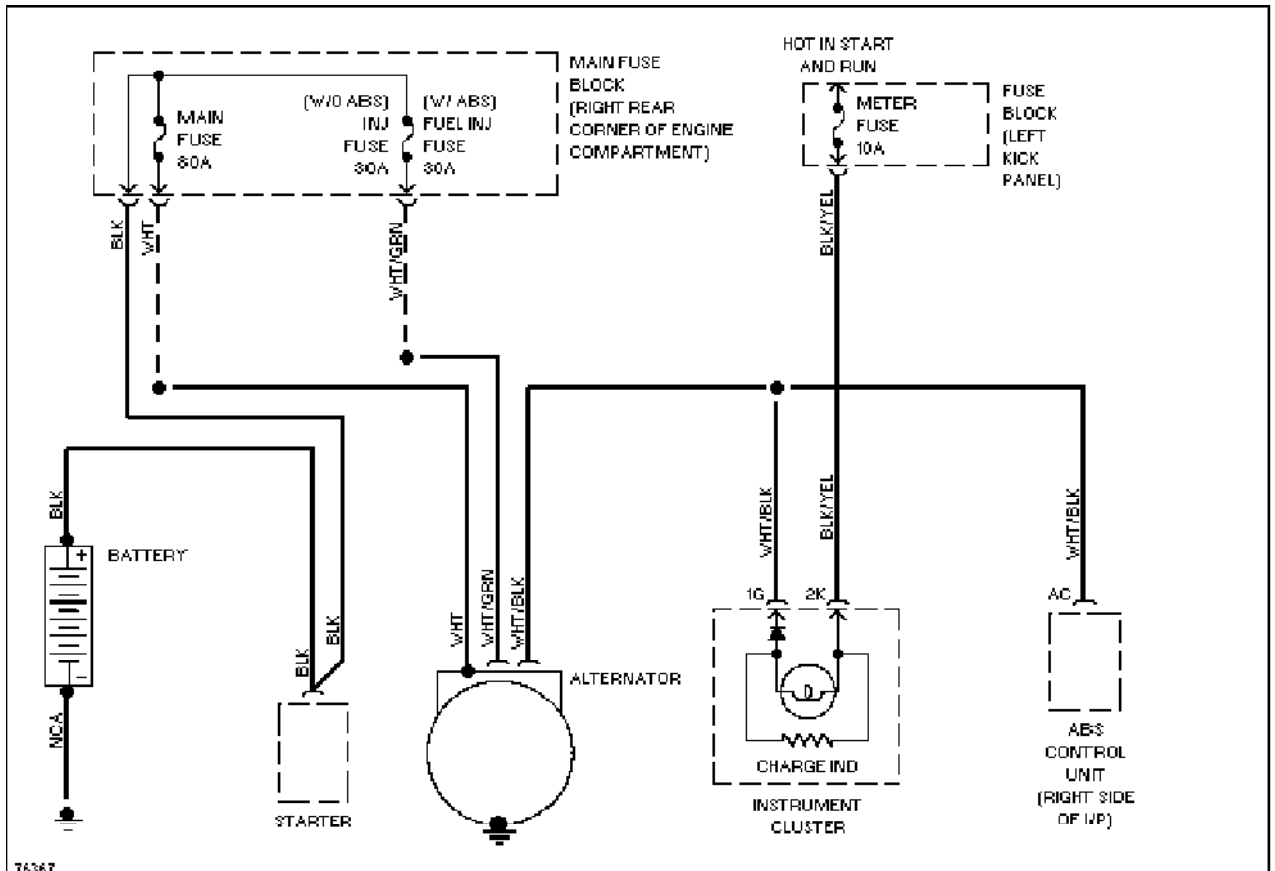

SYSTEM WIRING DIAGRAMS

Article Text (p. 9)

1993 Mazda Miata

For Yorba Linda Miata

Copyright © 1998 Mitchell Repair Information Company, LLC

Saturday, May 10, 2003 11:22AM

76247
Charging Circuit