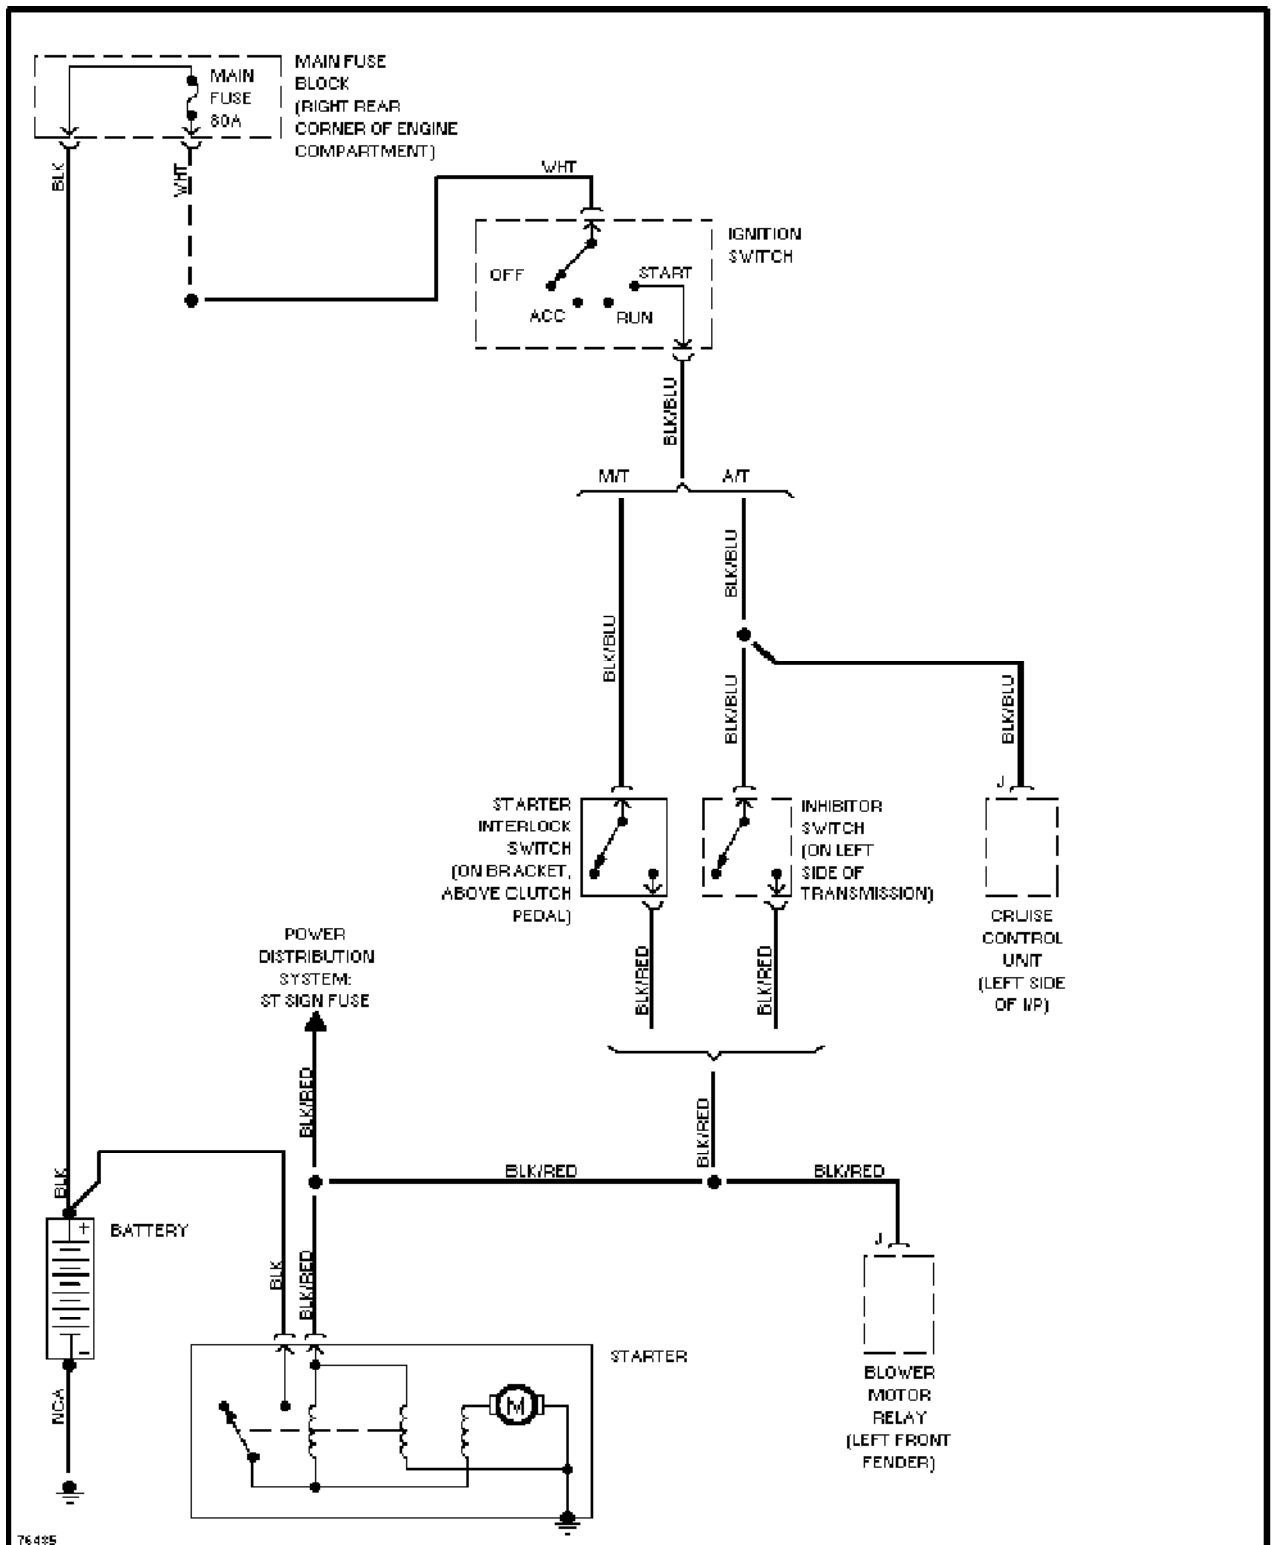

# SYSTEM WIRING DIAGRAMS

Article Text (p. 8)

1992 Mazda Miata

For Yorba Linda Miata

Copyright © 1998 Mitchell Repair Information Company, LLC

Saturday, May 10, 2003 11:21AM

Starting Circuit

WIPER/WASHER