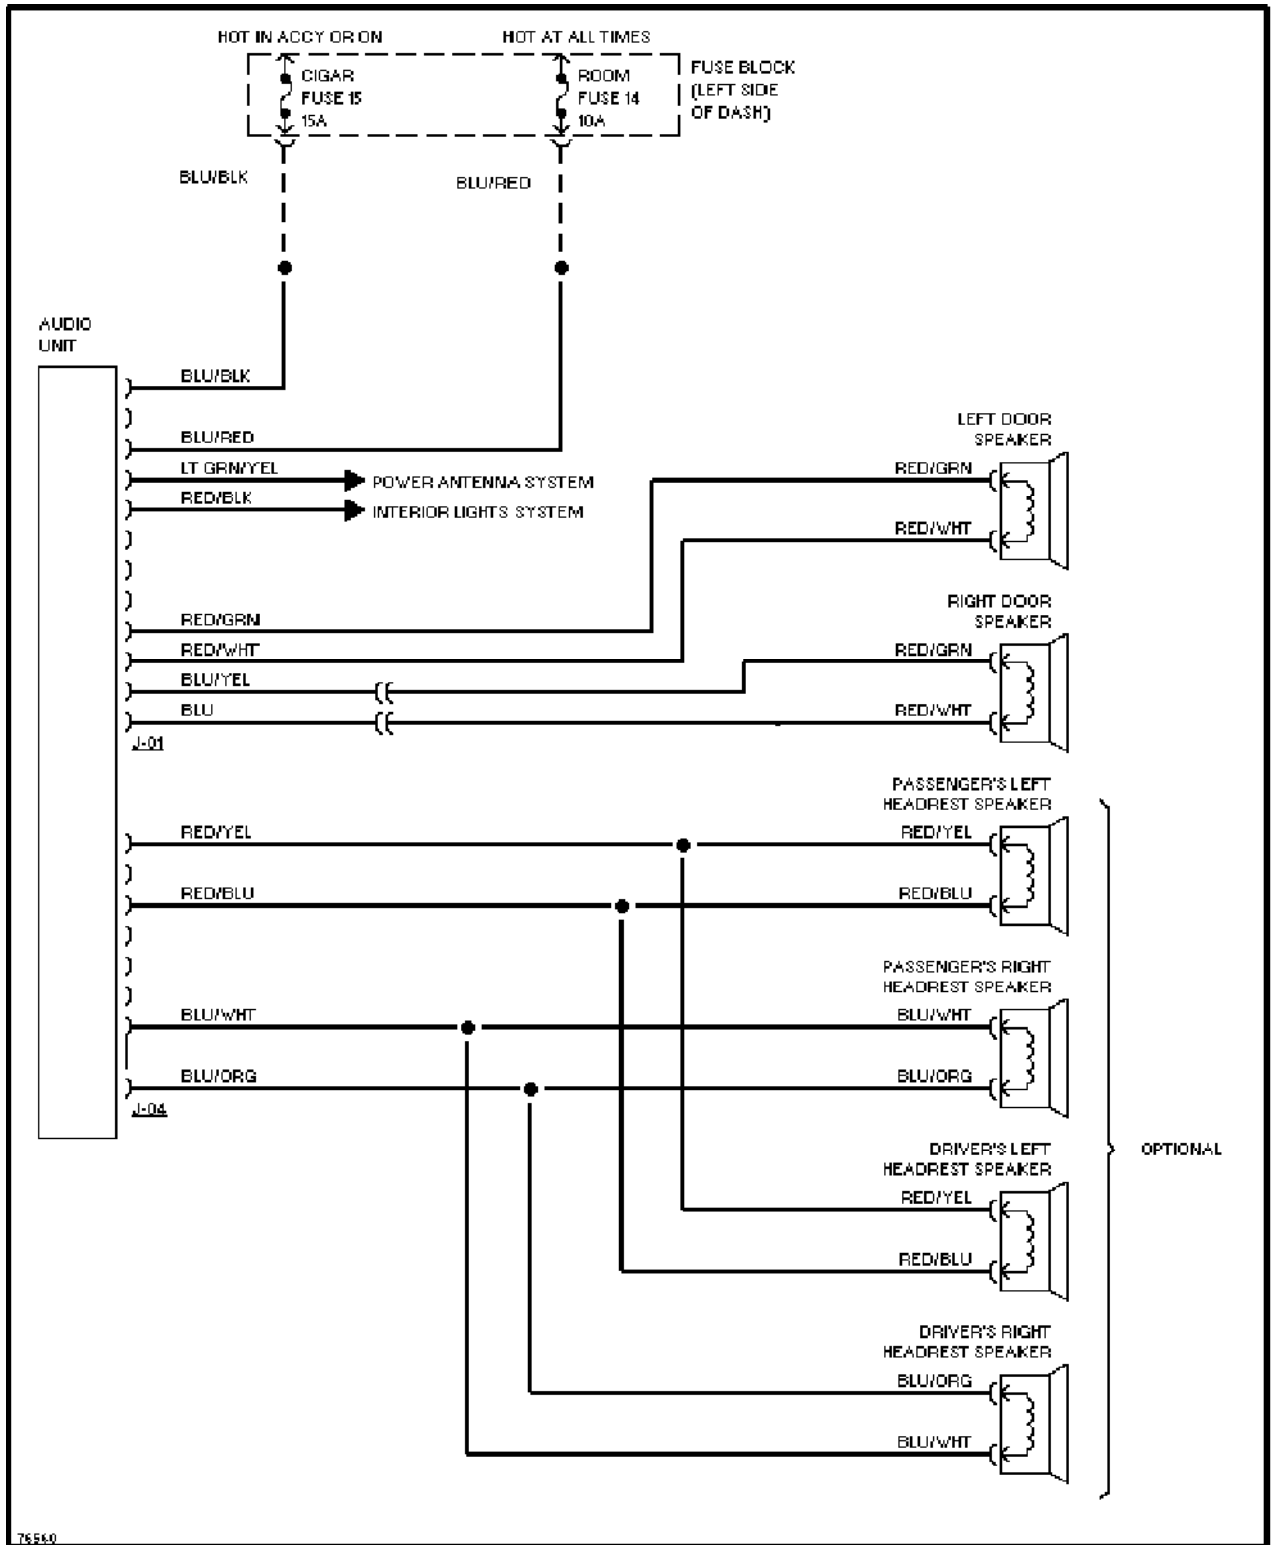

# SYSTEM WIRING DIAGRAMS

# SYSTEM WIRING DIAGRAMS

Article Text (p. 6)

1992 Mazda Miata

For Yorba Linda Miata

Copyright © 1998 Mitchell Repair Information Company, LLC

Saturday, May 10, 2003 11:21AM

Radio Circuits

STARTING/CHARGING