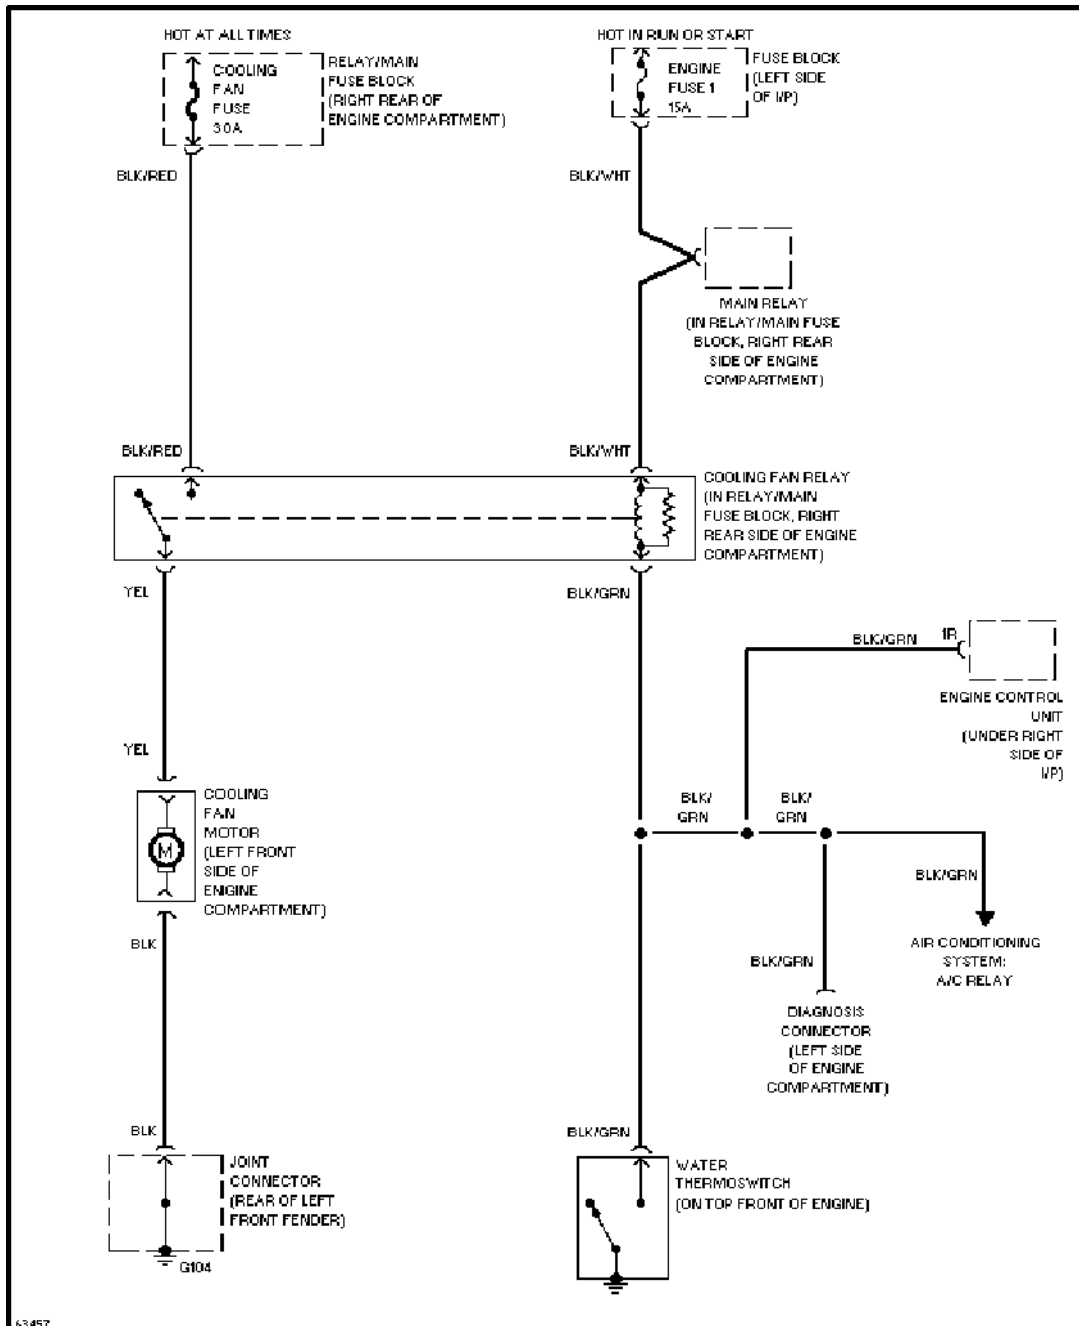

SYSTEM WIRING DIAGRAMS

Article Text

1990 Mazda Miata

For Yorba Linda Miata

Copyright © 1998 Mitchell Repair Information Company, LLC

Saturday, May 10, 2003 11:17AM

ARTICLE BEGINNING

1990 System Wiring Diagrams

Mazda - Miata

COOLING FAN

Cooling Fan Circuit