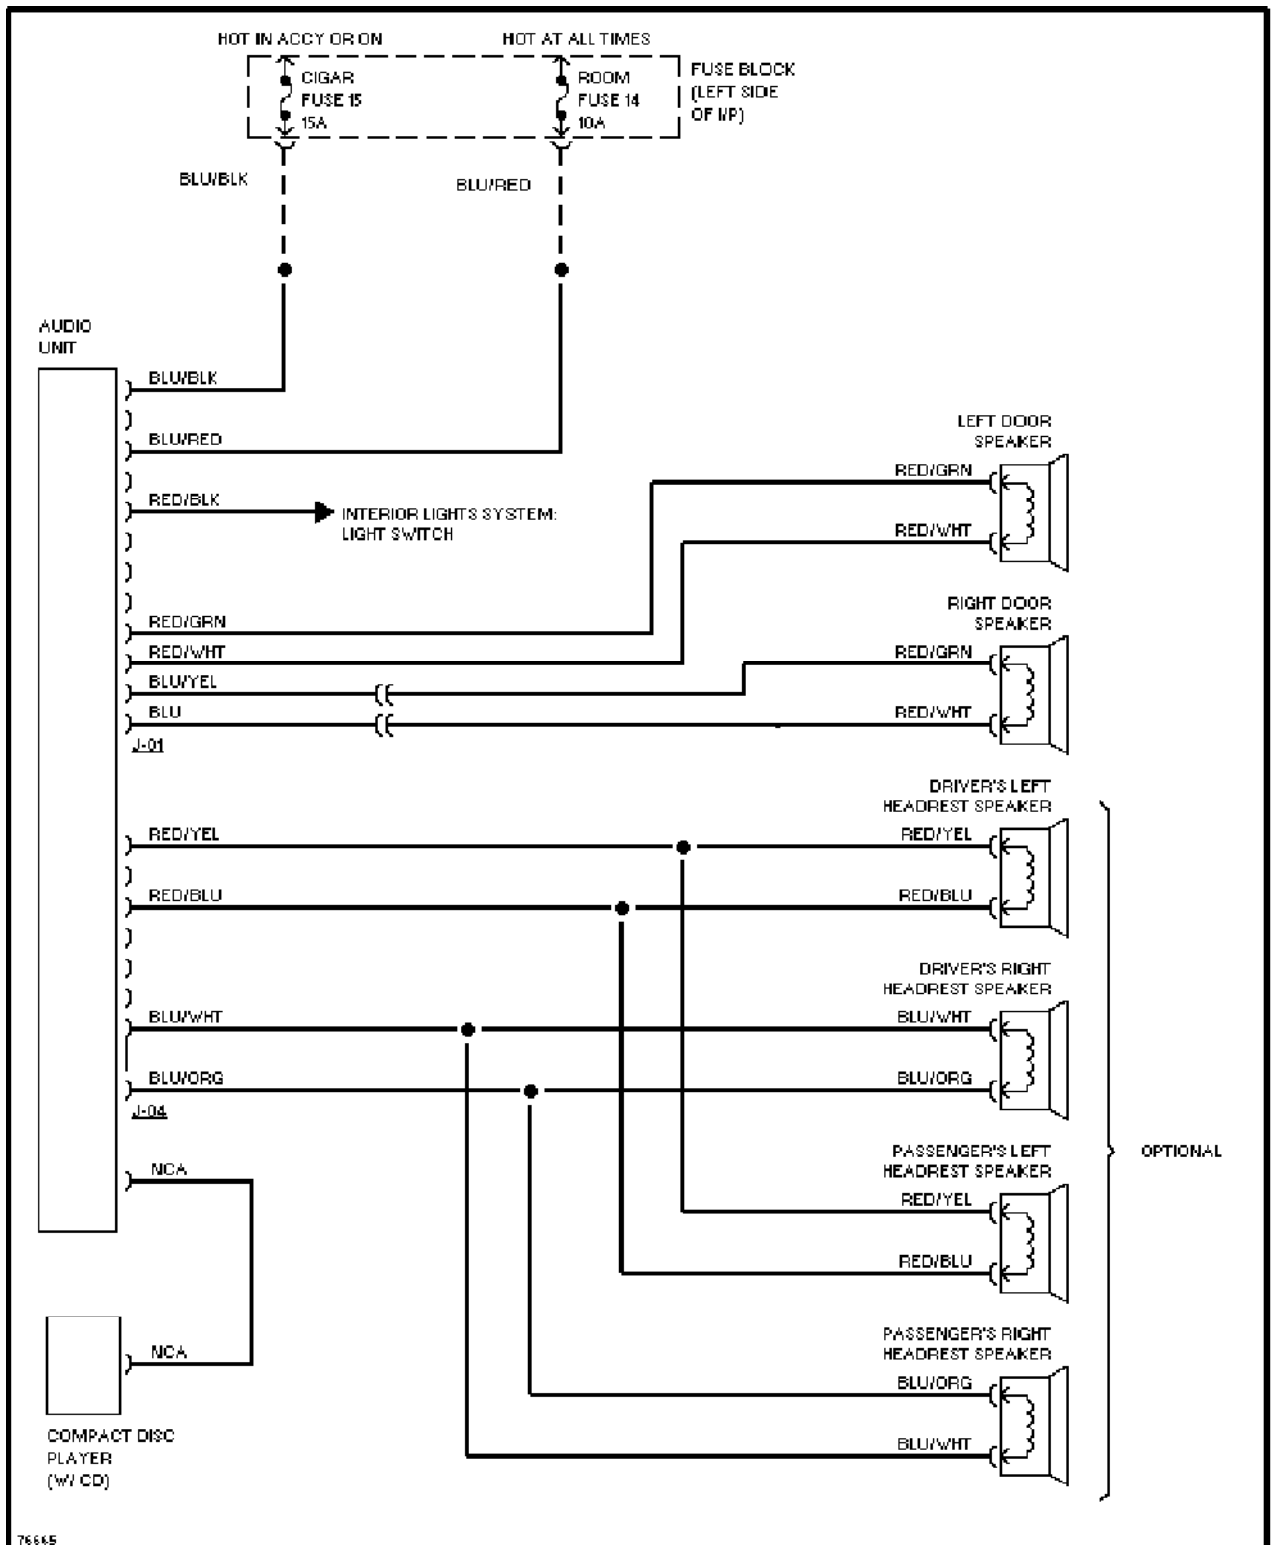

SYSTEM WIRING DIAGRAMS

Article Text (p. 4)

1990 Mazda Miata

For Yorba Linda Miata

Copyright © 1998 Mitchell Repair Information Company, LLC

Saturday, May 10, 2003 11:17AM

Radio Circuits

STARTING/CHARGING