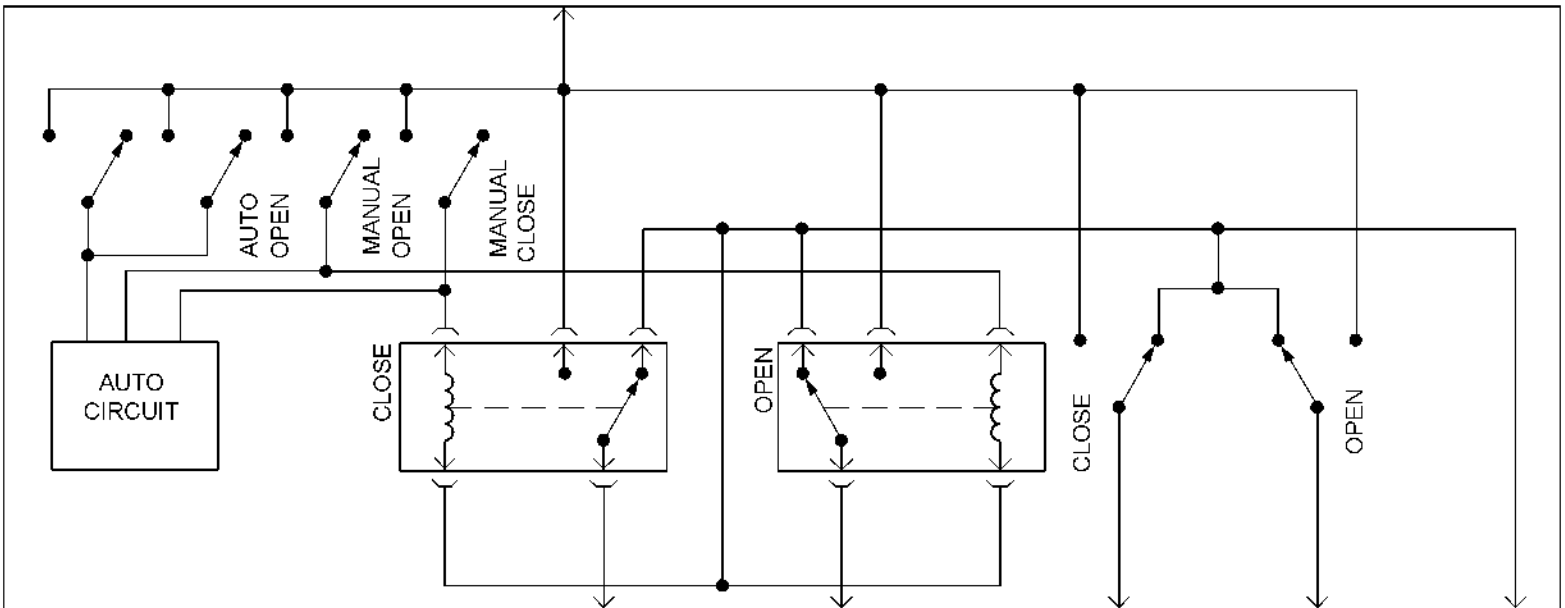

BRN

BRN

POWER WINDOW SWITCH

GRN/RED

WHT/RED

RED/BLK

RED/GRN

BLK