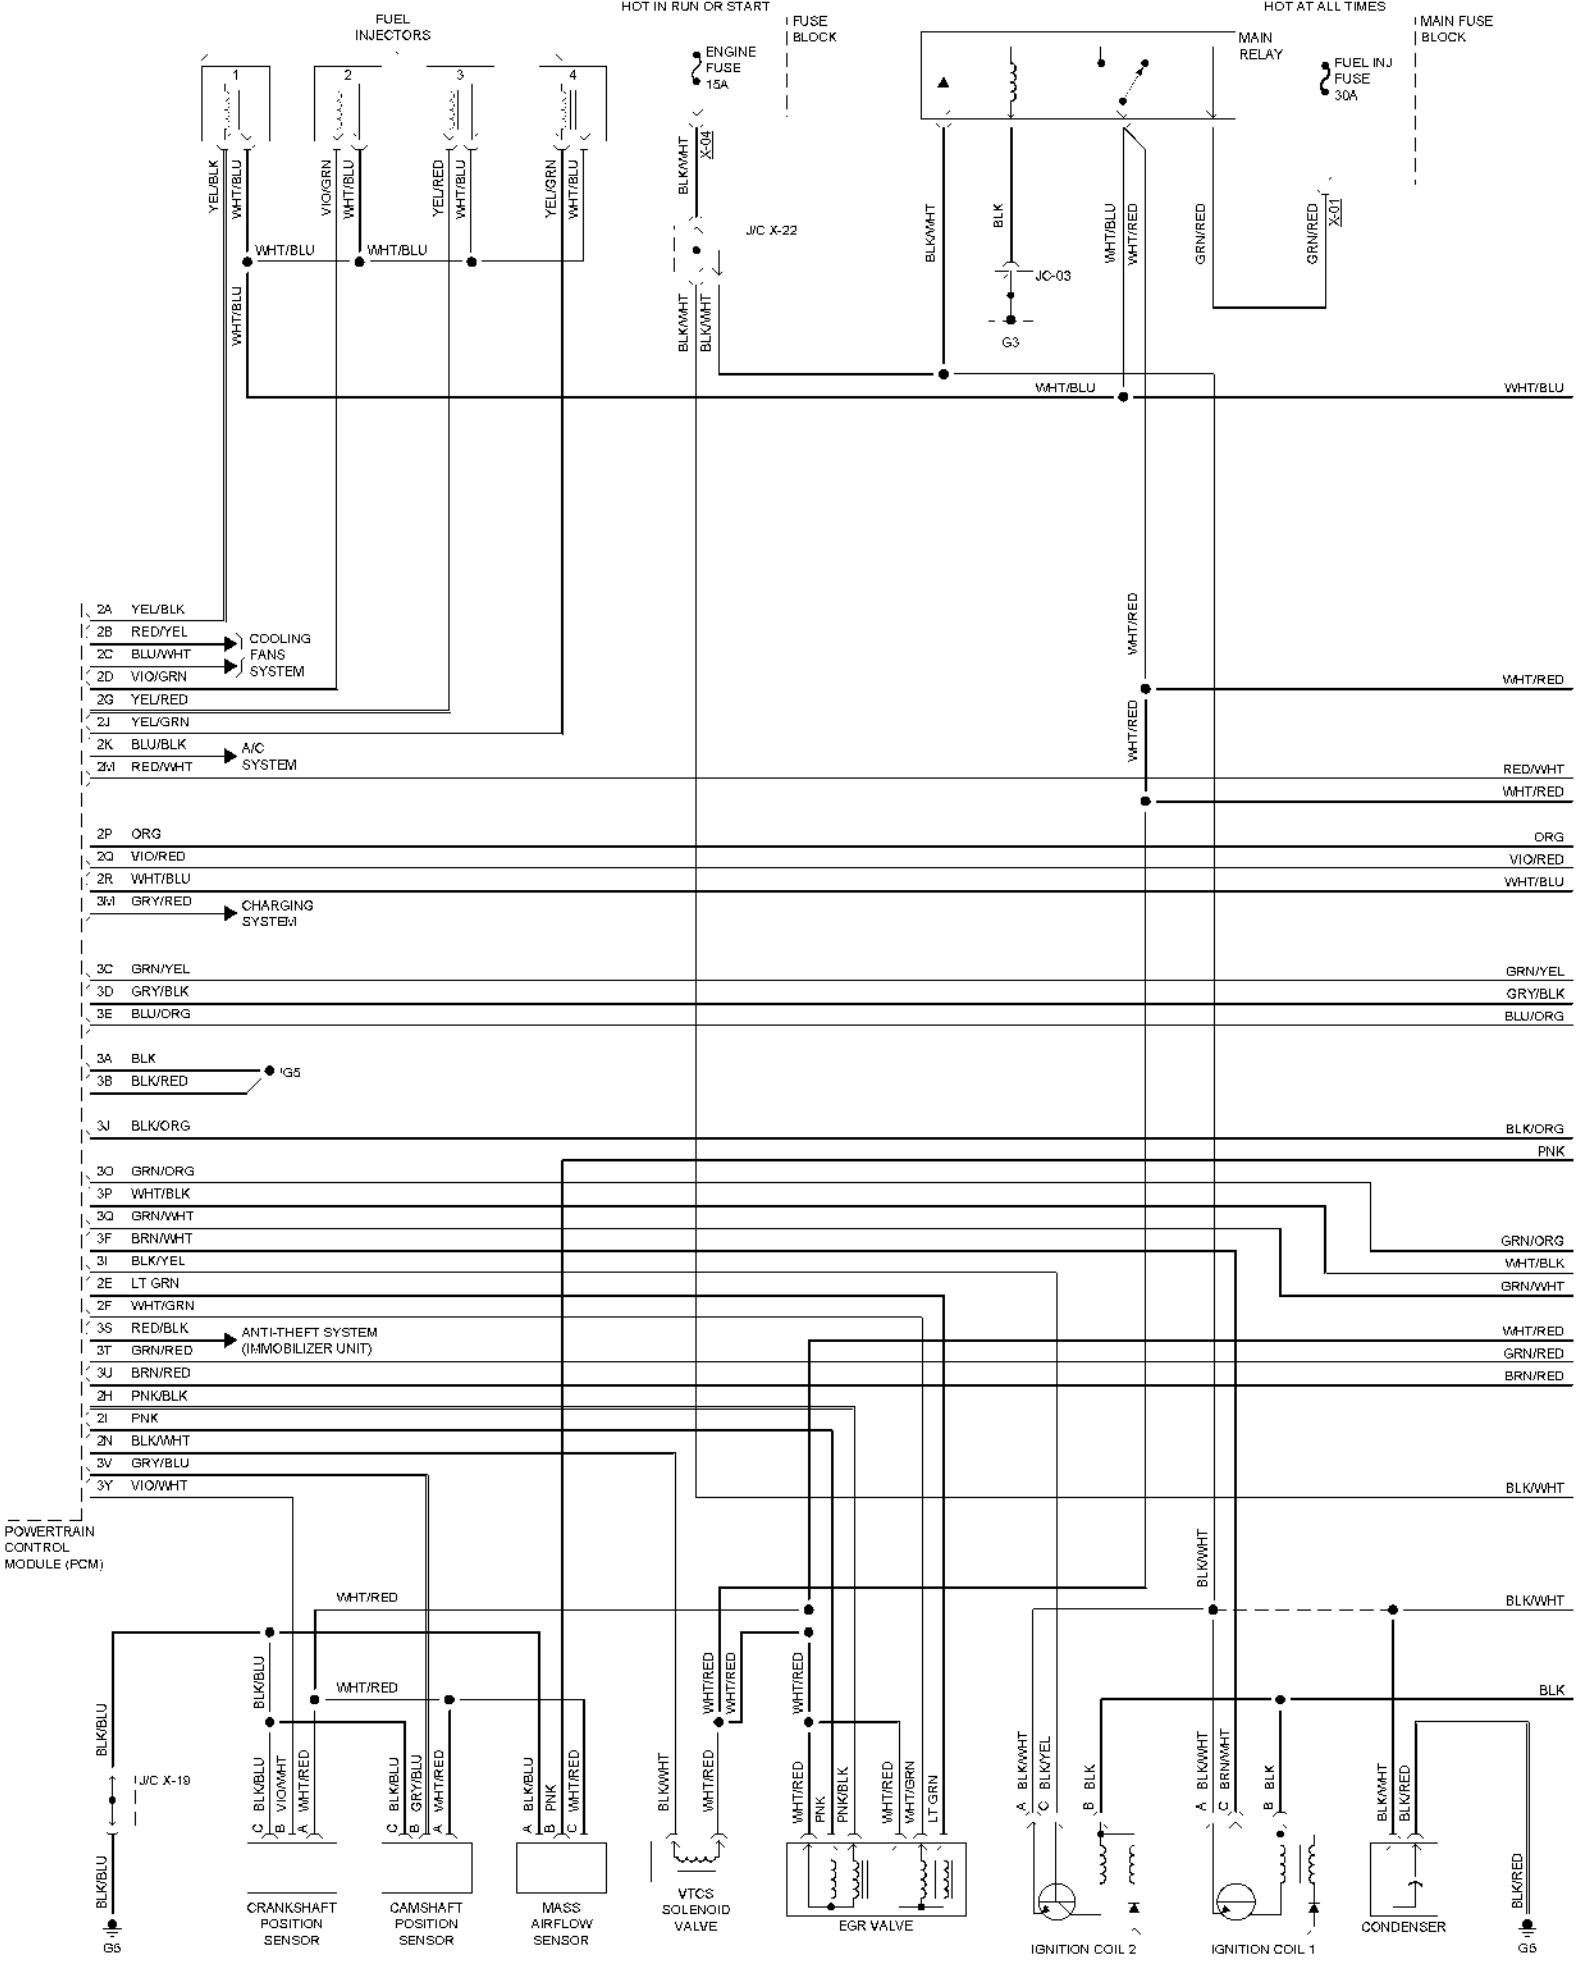

HOT IN RUN OR START

HOT AT ALL TIMES

- 2A YEL/BLK
- 2B RED/YEL
- 2C BLU/WHT
- 2D VIO/GRN
- 2G YEL/RED
- 2J YEL/GRN
- 2K BLU/BLK
- 2A RED/WHT
- 2P ORG
- 2Q VIO/RED
- 2R WHT/BLU
- 3A GRY/RED
- 3C GRN/YEL
- 3D GRY/BLK
- 3E BLU/ORG
- 3A BLK
- 3B BLK/RED
- 3J BLK/ORG
- 3O GRN/ORG
- 3P WHT/BLK
- 3Q GRN/WHT
- 3F BRN/WHT
- 3I BLK/YEL
- 2E LT GRN
- 2F WHT/GRN
- 3S RED/BLK
- 3T GRN/RED
- 3U BRN/RED
- 2H PNK/BLK
- 2I PNK
- 2N BLK/WHI
- 3V GRY/BLU
- 3Y VIO/WHT

- WHT/BLU 1
- WHT/RED 2
- RED/WHT 3
- WHT/RED 4
- ORG 5
- VIO/RED 6
- WHT/BLU 7
- GRN/YEL 8
- GRY/BLK 9
- BLU/ORG 10
- BLK/ORG 11
- PNK 12
- GRN/ORG 13
- WHT/BLK 14
- GRN/WHT 15
- WHT/RED 16
- GRN/RED 17
- BRN/RED 18
- BLK/WHI 19
- BLK/WHI 20
- BLK 21